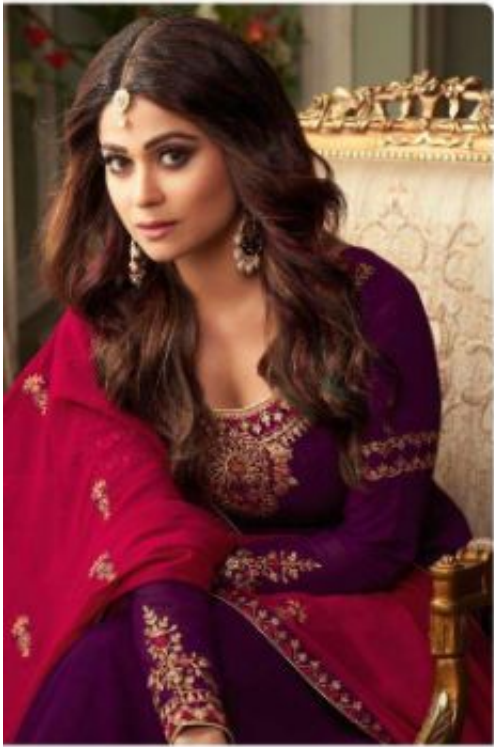

AASHIRWAD

8429

8429

AASHIRWAD

8430

8532

AASHIRWAD®

B433

CRYSTAL

A woman with long, wavy dark hair is seated on an ornate, gold-colored chair. She is wearing a maroon long-sleeved top with intricate gold embroidery on the neckline and sleeves, paired with a matching maroon shawl. Her accessories include a gold forehead ornament, large gold earrings, and a ring. The background features a window with patterned curtains.

 AASHIRWAD<sup>®</sup>

CRYSTAL

A woman with long, wavy dark hair is seated on an ornate, gold-colored chair. She is wearing a maroon sari with intricate gold embroidery on the neckline, sleeves, and border. She is also wearing a gold forehead ornament, large gold earrings, and a gold ring. The background features a window with patterned curtains. The overall lighting is warm and soft.