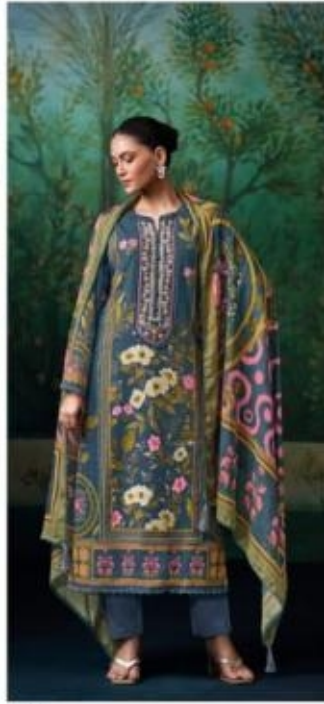

10520

Reyna®
Evana
इवाना