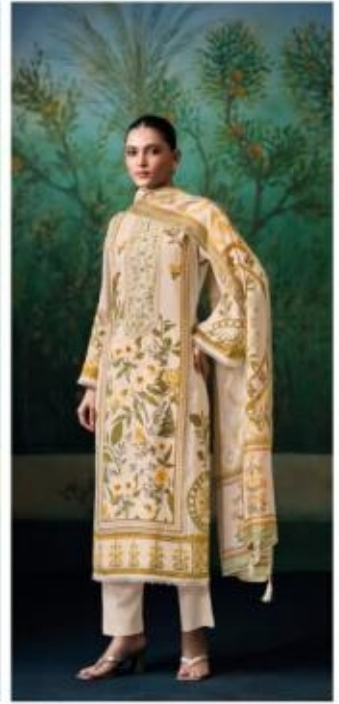

10522

Reyna®
Evana
इवाना