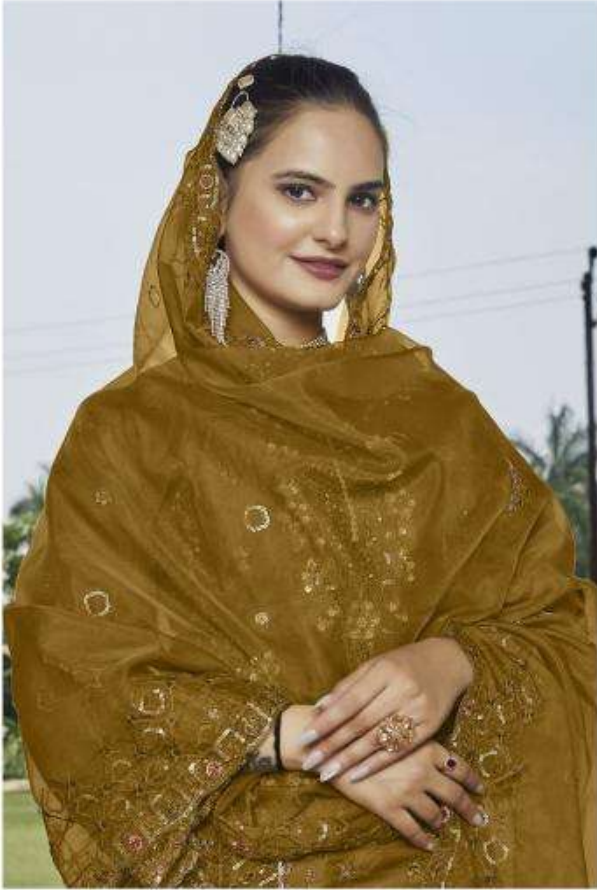

NP
SANA NOOR™

D-314-A

READYMADE COLLECTION

DRY CLEAN ONLY. (P)

DO NOT USE ANY BLEACH OR STAIN REMOIVEG CHEMICAL. (X)

IRON THE FABRIC AT MODERATE TEMPERATURE. (I)