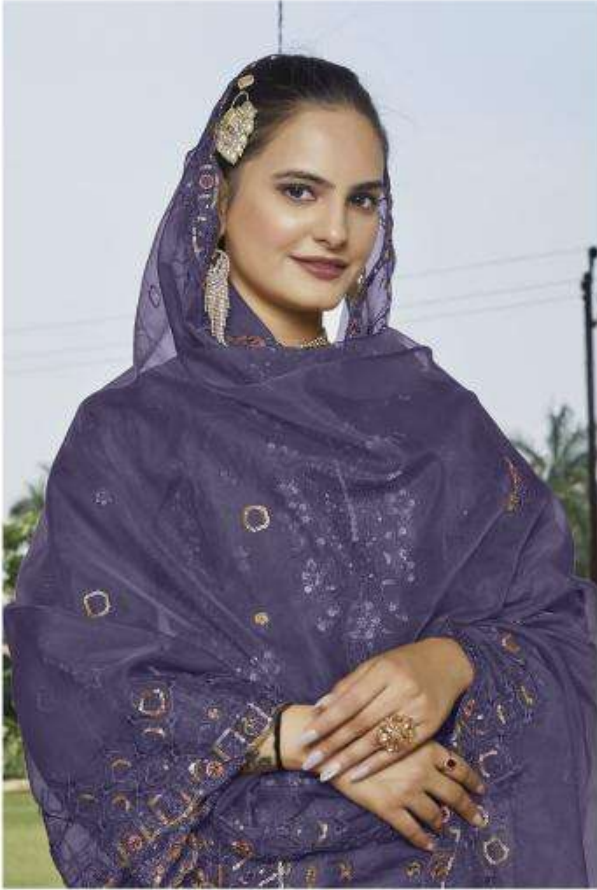

SANA NOOR[®]
D-314

SANA NOORTM
D-314

NP
SANA NOOR™

D-314-C

READYMADE COLLECTION

DRY CLEAN ONLY. (P)

DO NOT USE ANY BLEACH OR STAIN REMOIVER CHEMICAL. (X)

IRON THE FABRIC AT MODERATE TEMPERATURE. (E)

NP
SANA NOOR™

D-314-D

READYMADE COLLECTION

DRY CLEAN ONLY. (P)

DO NOT USE ANY BLEACH OR STAIN REMOIVER CHEMICAL. (X)

IRON THE FABRIC AT MODERATE TEMPERATURE. (E)

NP
SANA NOOR™

D-314-B

SANA NOOR[®]
D-314