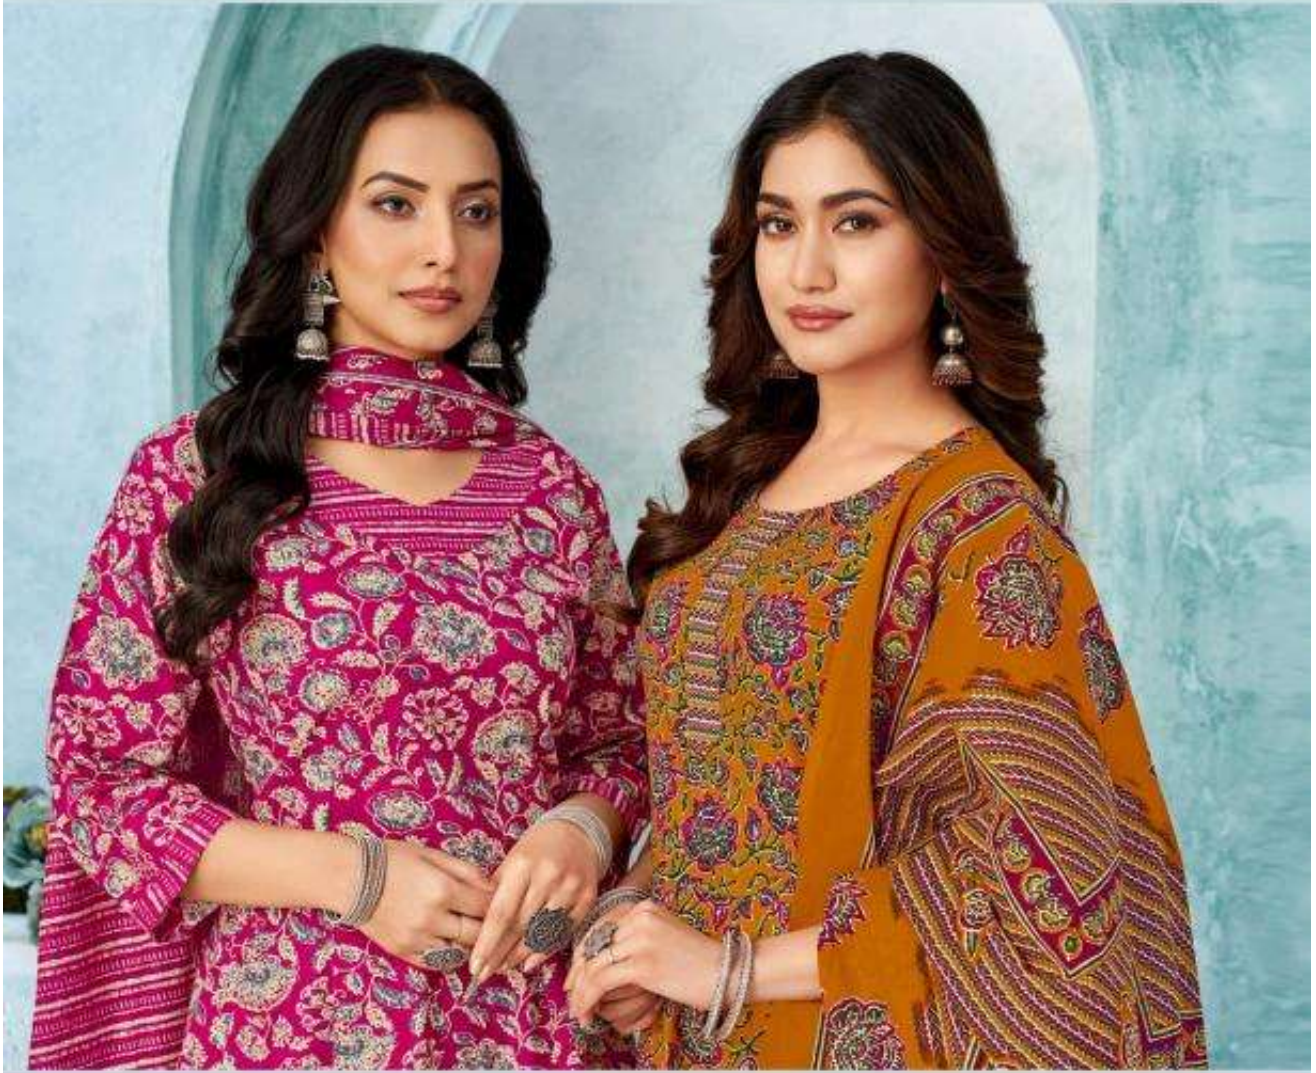

  
**BALAJI**™  
Cotton  
Designer Saviour Sult

*Anarkali*

1007

 **BALAJI**™

Cotton  
Designer Fashion Size

*Anarkali*

1005

  
**BALAJI**™  
Cotton  
Designs since 1974

*Anarkali*  
100%