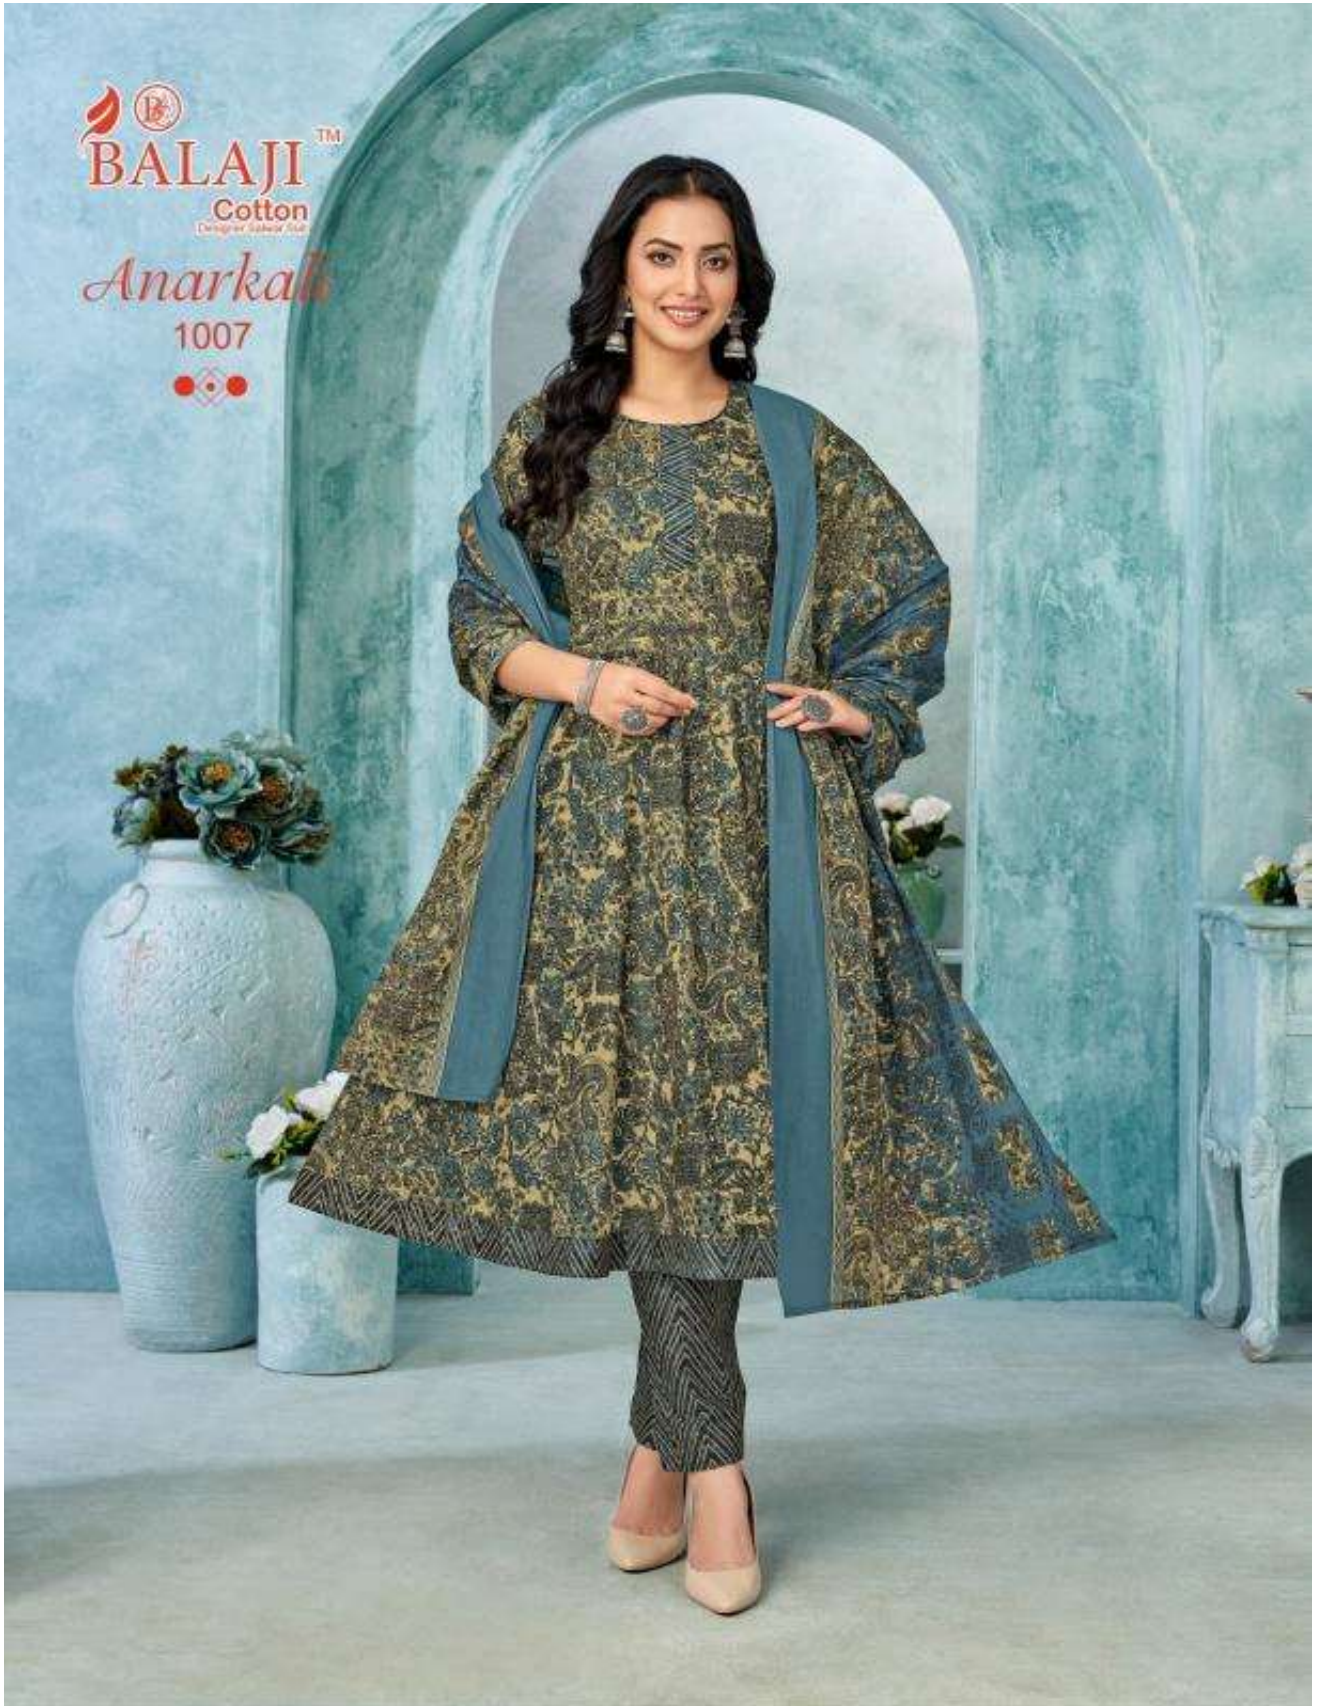

BALAJI™
Cotton
Designer Fashion Club

Anarkali

1007