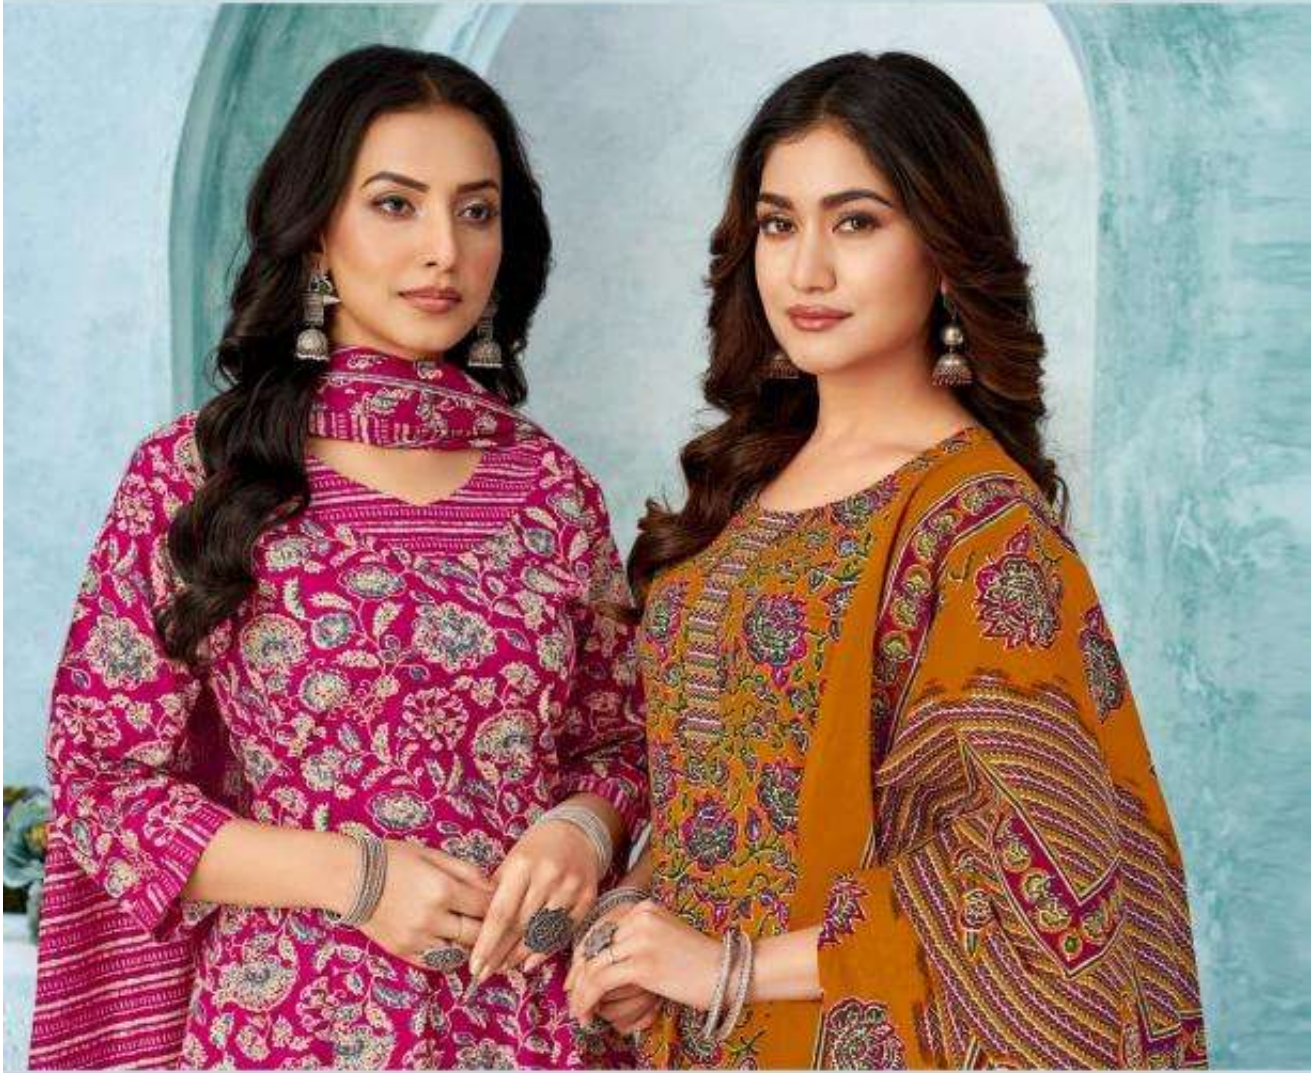

  
**BALAJI**™  
Cotton  
Designer Saviour Sult

# *Anarkali*

EXCLUSIVE FANCY 3 PCS STICH SUITS

1005

1006

1007

1008

 **BALAJI**™  
Cotton  
100% Cotton

*Anarkali*

1006

 **BALAJI**™

Cotton  
Designer Fashion Club

*Anarkali*

1002

 **BALAJI**™  
Cotton  
Design of Fashion Star

*Anarkali*

1008