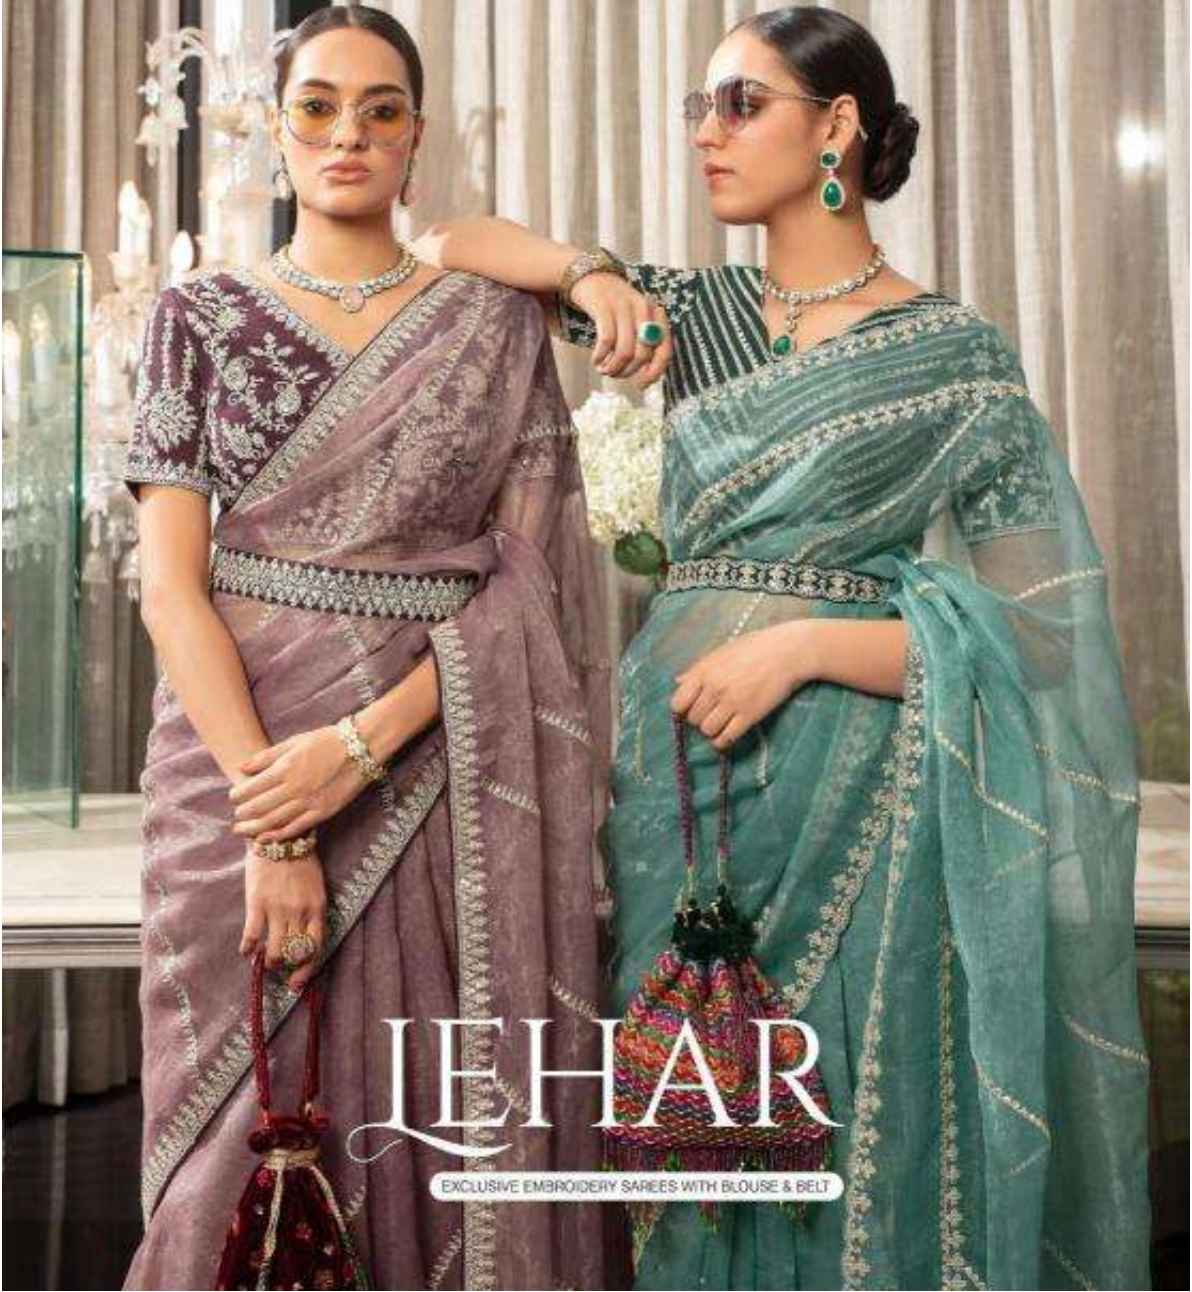

LEHAR

EXCLUSIVE EMBROIDERY SAREES WITH BLOUSE & BELT

LEHAR

EXCLUSIVE EMBROIDERY SAREES WITH BLOUSE & BELT

Design - B4303

Design - B4304

Design - B4307

Design - B4308

Design - B4309

Design - B4306

JEHAR

viPul

JEHAR

*A brand new collection to the selected variety of styles that we already have created.
The collection is the latest.*

*Each design complements the style and fashion sense so immerse
yourself in the colors of the season and enjoy our latest collection.*