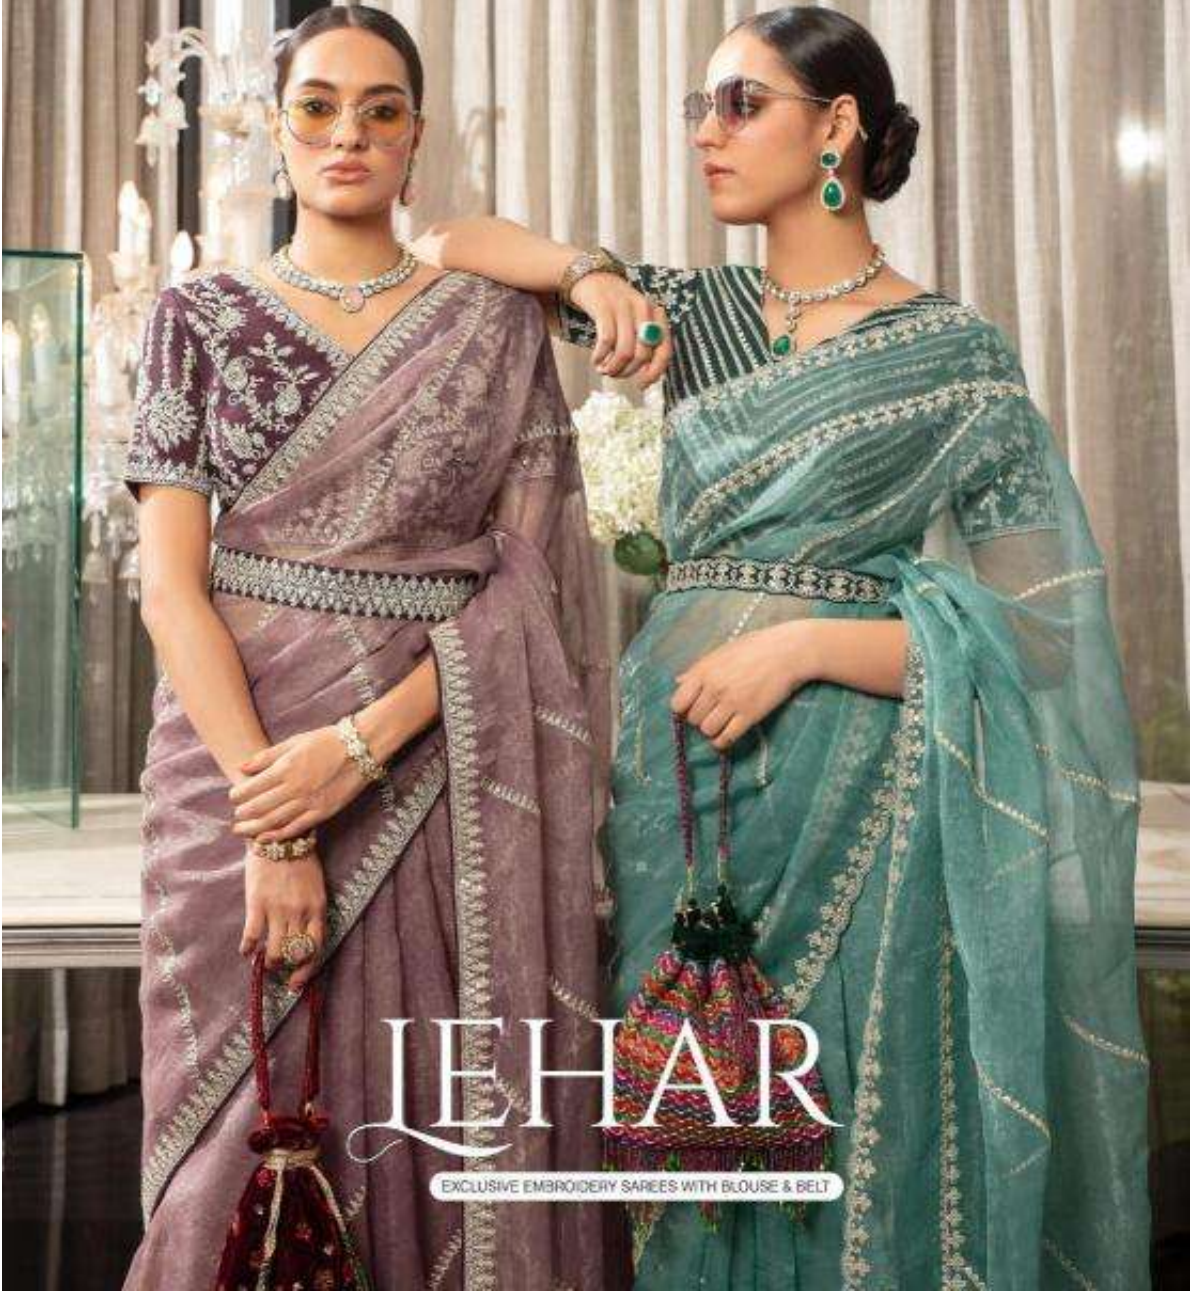

# LEHAR

EXCLUSIVE EMBROIDERY SAREES WITH BLOUSE & BELT

# LEHAR

EXCLUSIVE EMBROIDERY SAREES WITH BLOUSE & BELT

Design - B4303

Design - B4304

Design - B4307

Design - B4308

Design - B4309

Design - B4306