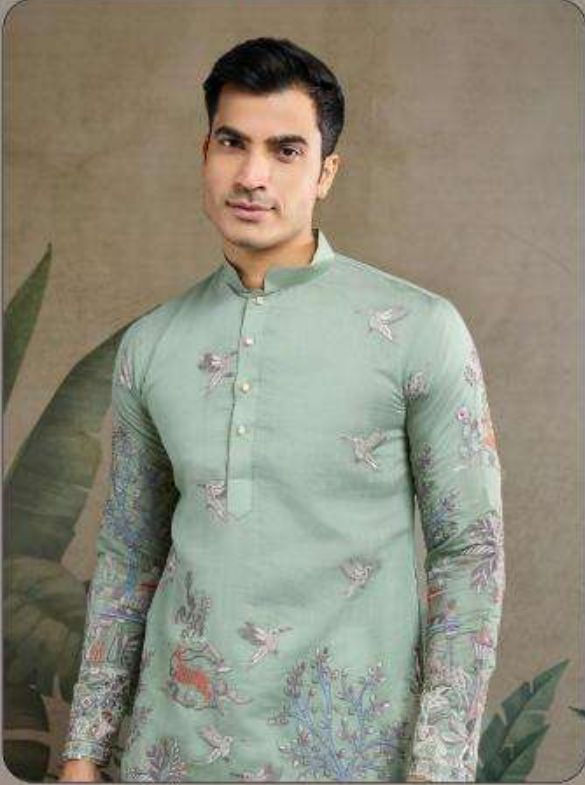

शुभकर

61195