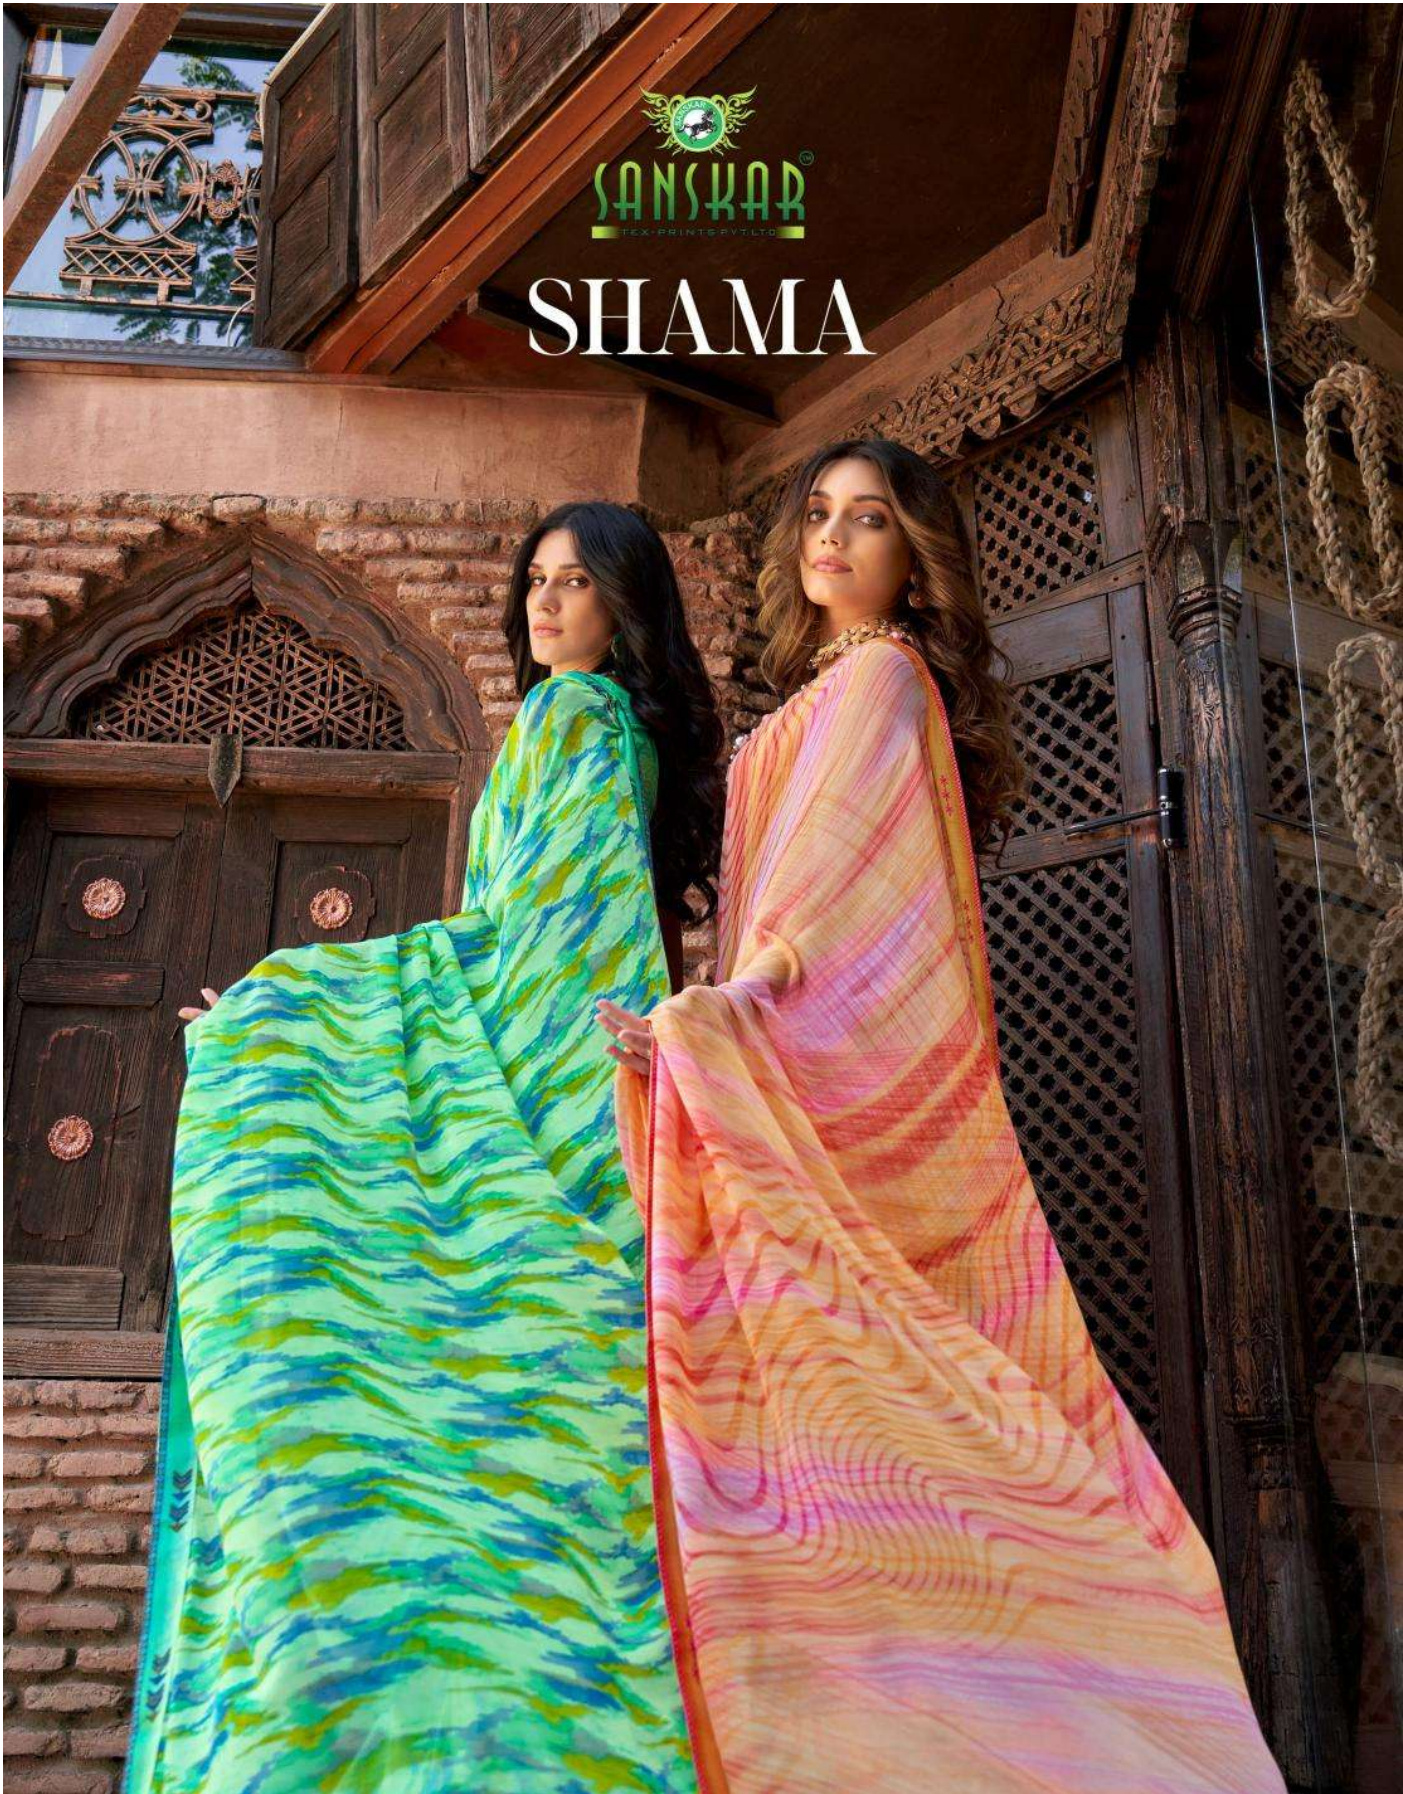

**SANSKAR**  
TEXT-PRINTS-VTLTD

# SHAMA

21002

21001

21002

21003

21004

21004

Make everyday fashionable everything, you need for fabulous wardrobe a round up of the hottest this season.....

# SHAMA

21001

21006

  
**SANSKAR**<sup>®</sup>  
TEXTILE PRINTERS LTD.

Expression of a diva are truly engrossing,  
her unique expression would carry attention in any celebration.

21007

Classic outfits with a twist of interesting detailing, rich texture is perfectly wrapped in giving style a new meaning and refresh your wardrobe to Indian culture.