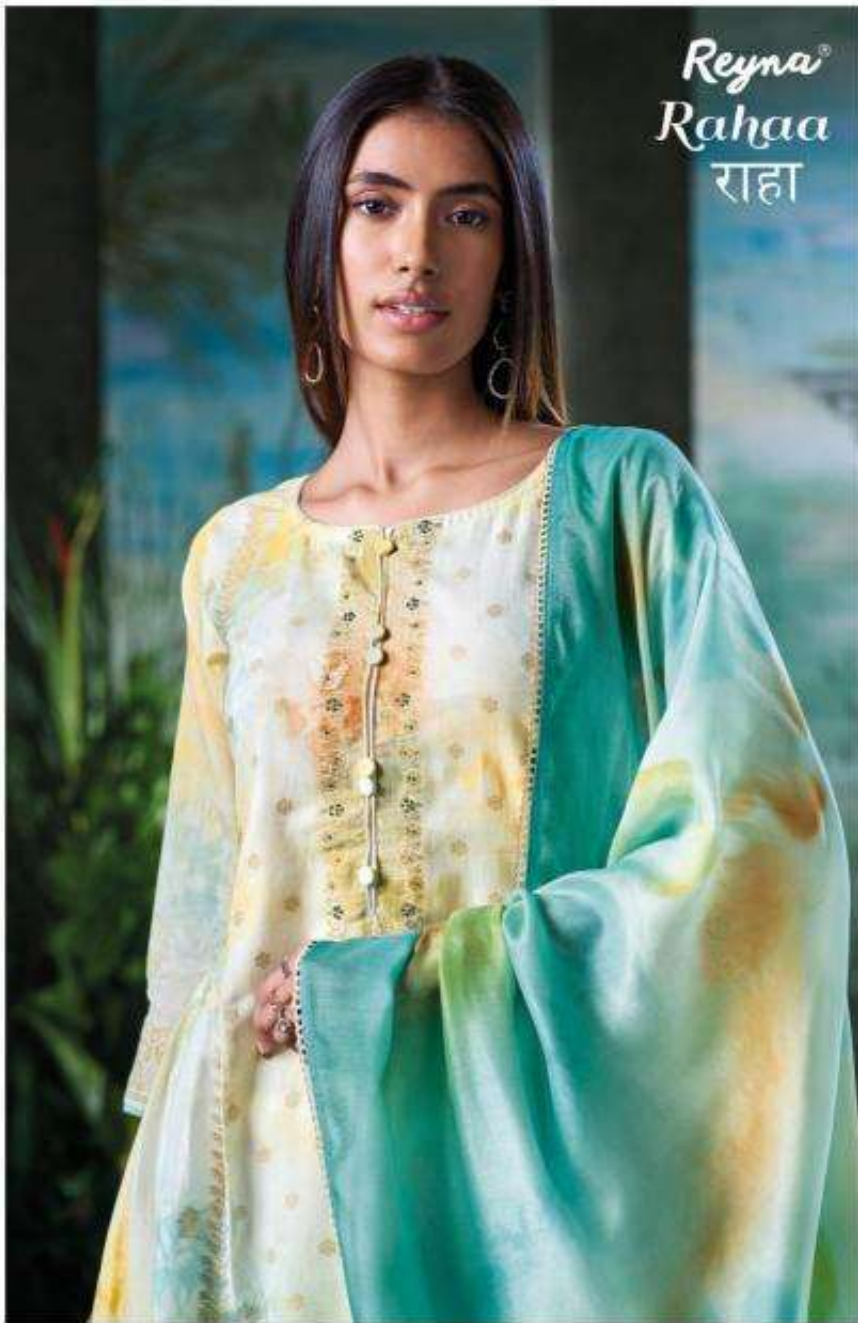

Reyna[®]
Rahaa
राहा

Reyna®

CATALOGUE NAME	DESCRIPTION	DESIGN NO.	PRICE
Rahaa	TOP PREMIUM HANDLOOM COTTON JAQUARD WITH BLOCK PRINT AND HANDWORK ON NECKLINE	10305	1745/-
	BOTTOM SUPERIOR COTTON WITH LACES	10306	1745/-
	DUPATTA PREMIUM HANDLOOM BLOCK PRINT WITH 4 SIDE LACE AND TASSELS	10307	1745/-
		10308	1745/-