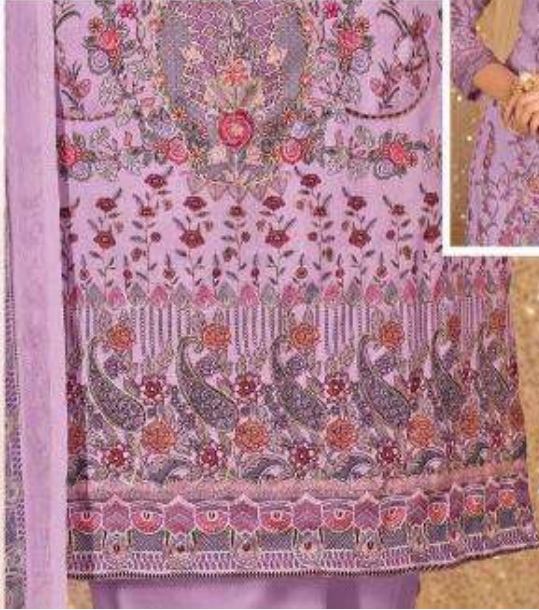

Gipson[®]

HECTOR

D.NO.3045

Gipson®

HECTOR

TOP :- PURE COTTON DIGITAL PRINT WITH SEQUENCE EMBROIDERY WORK

BOTTOM :- PURE COTTON SOLID DYED

DUPATTA :- PURE BEMBERG BOX PRINT

D.NO.3045-C

Gipson®

HECTOR

TOP :- PURE COTTON DIGITAL PRINT WITH SEQUENCE EMBROIDERY WORK

BOTTOM :- PURE COTTON SOLID DYED

DUPATTA :- PURE BEMBERG BOX PRINT

D.NO.3045-B

Gipson[®]

HECTOR

D.NO.3045

Gipson®

HECTOR

TOP :- PURE COTTON DIGITAL PRINT WITH SEQUENCE EMBROIDERY WORK

BOTTOM :- PURE COTTON SOLID DYED

DUPATTA :- PURE BEMBERG BOX PRINT

D.NO.3045-A

Gipson®

HECTOR

TOP :- PURE COTTON DIGITAL PRINT WITH SEQUENCE EMBROIDERY WORK

BOTTOM :- PURE COTTON SOLID DYED

DUPATTA :- PURE BEMBERG BOX PRINT

D.NO.3045-D

Gipson[®]

HECTOR