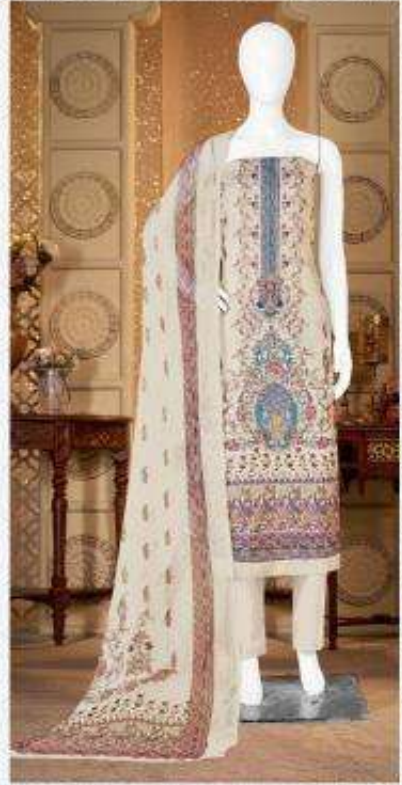

Gipson[®]

HECTOR

D.NO.3045

Gipson®

HECTOR

TOP :- PURE COTTON DIGITAL PRINT WITH SEQUENCE EMBROIDERY WORK

BOTTOM :- PURE COTTON SOLID DYED

DUPATTA :- PURE BEMBERG BOX PRINT

D.NO.3045-C

Gipson®

HECTOR

TOP :- PURE COTTON DIGITAL PRINT WITH SEQUENCE EMBROIDERY WORK

BOTTOM :- PURE COTTON SOLID DYED

DUPATTA :- PURE BEMBERG BOX PRINT

D.NO.3045-B

Gipson[®]

Gipson®

HECTOR

TOP :- PURE COTTON DIGITAL PRINT WITH SEQUENCE EMBROIDERY WORK

BOTTOM :- PURE COTTON SOLID DYED

DUPATTA :- PURE BEMBERG BOX PRINT

D.NO.3045-D

Gipson[®]

HECTOR