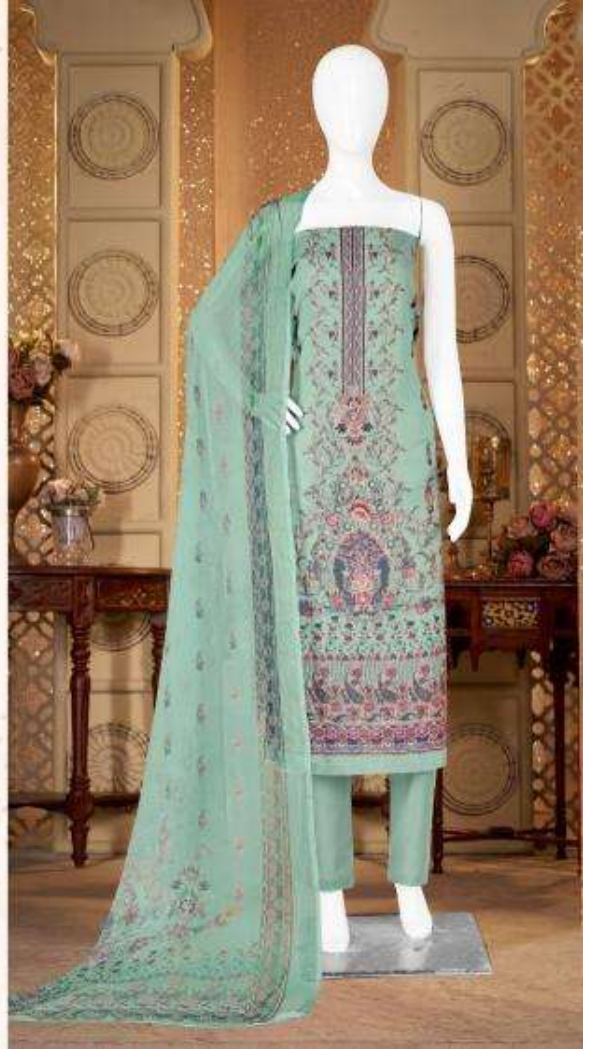

Gipson[®]

HECTOR

D.NO.3045

Gipson®

HECTOR

TOP :- PURE COTTON DIGITAL PRINT WITH SEQUENCE EMBROIDERY WORK

BOTTOM :- PURE COTTON SOLID DYED

DUPATTA :- PURE BEMBERG BOX PRINT

D.NO.3045-C

Gipson®

HECTOR

TOP :- PURE COTTON DIGITAL PRINT WITH SEQUENCE EMBROIDERY WORK

BOTTOM :- PURE COTTON SOLID DYED

DUPATTA :- PURE BEMBERG BOX PRINT

D.NO.3045-B

Gipson[®]

HECTOR

D.NO.3045

Gipson®

HECTOR

TOP :- PURE COTTON DIGITAL PRINT WITH SEQUENCE EMBROIDERY WORK

BOTTOM :- PURE COTTON SOLID DYED

DUPATTA :- PURE BEMBERG BOX PRINT

D.NO.3045-A

Gipson®

HECTOR

TOP :- PURE COTTON DIGITAL PRINT WITH SEQUENCE EMBROIDERY WORK

BOTTOM :- PURE COTTON SOLID DYED

DUPATTA :- PURE BEMBERG BOX PRINT

D.NO.3045-D

Gipson[®]

HECTOR