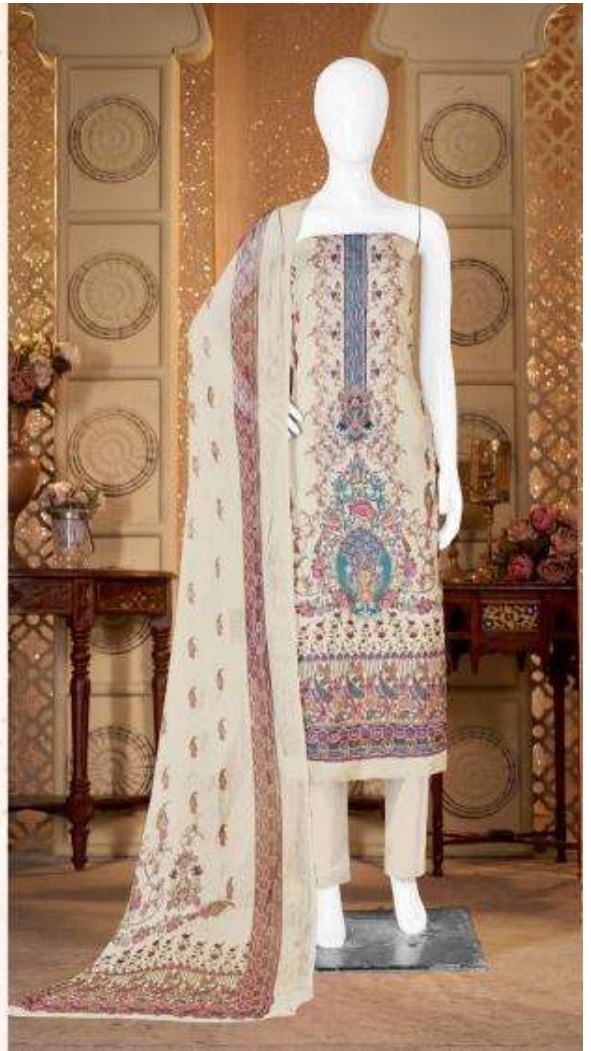

Gipson[®]

HECTOR

D.NO.3045

Gipson®

HECTOR

TOP :- PURE COTTON DIGITAL PRINT WITH SEQUENCE EMBROIDERY WORK

BOTTOM :- PURE COTTON SOLID DYED

DUPATTA :- PURE BEMBERG BOX PRINT

D.NO.3045-C

Gipson®

HECTOR

TOP :- PURE COTTON DIGITAL PRINT WITH SEQUENCE EMBROIDERY WORK

BOTTOM :- PURE COTTON SOLID DYED

DUPATTA :- PURE BEMBERG BOX PRINT

D.NO.3045-B

Gipson[®]

HECTOR

D.NO.3045

Gipson®

HECTOR

TOP :- PURE COTTON DIGITAL PRINT WITH SEQUENCE EMBROIDERY WORK

BOTTOM :- PURE COTTON SOLID DYED

DUPATTA :- PURE BEMBERG BOX PRINT

D.NO.3045-A

Gipson®

HECTOR

TOP :- PURE COTTON DIGITAL PRINT WITH SEQUENCE EMBROIDERY WORK

BOTTOM :- PURE COTTON SOLID DYED

DUPATTA :- PURE BEMBERG BOX PRINT

D.NO.3045-D

Gipson[®]

HECTOR