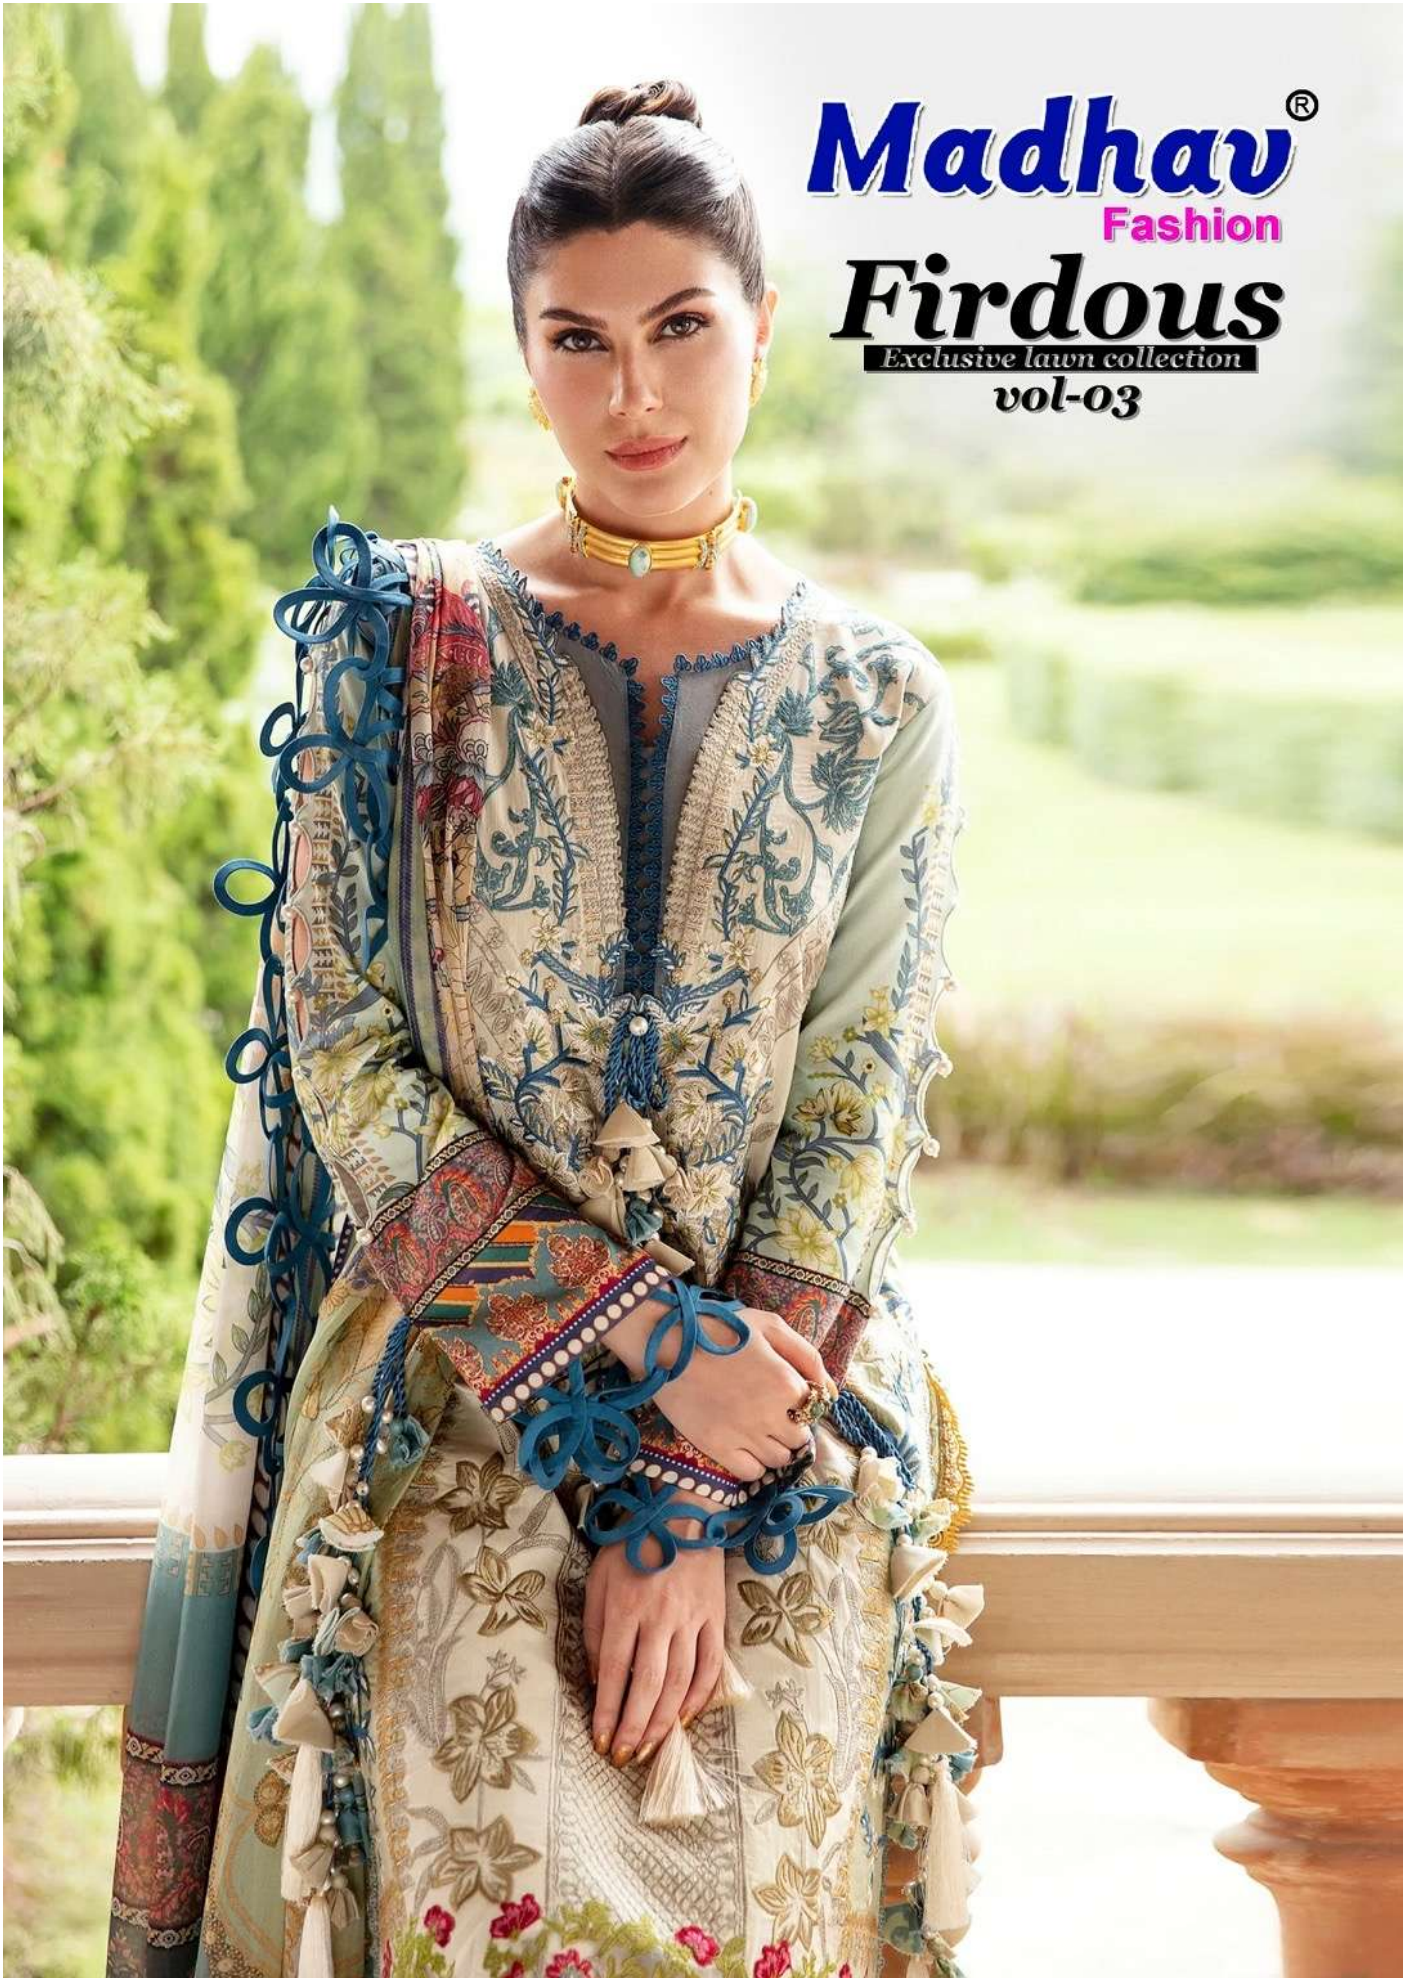

Madhav[®]

Fashion

Firdous

Exclusive lawn collection

vol-03

Madhav[®]
Fashion
Firdous
Exclusive lawn collection

MF
Style
3006

3001

3002

3003

3004

3005

3006

<u>TOP</u>
Pure Lawn Cotton - (2.40 MTR APX.)
<u>DUPATTA</u>
Mal-Mal Cotton - (2.25 MTR APX.)
<u>BOTTOM</u>
Pure Lawn Cotton - (2.00 MTR APX.)

Madhav[®]
Fashion
Firdous
Exclusive lawn collection
vol-03