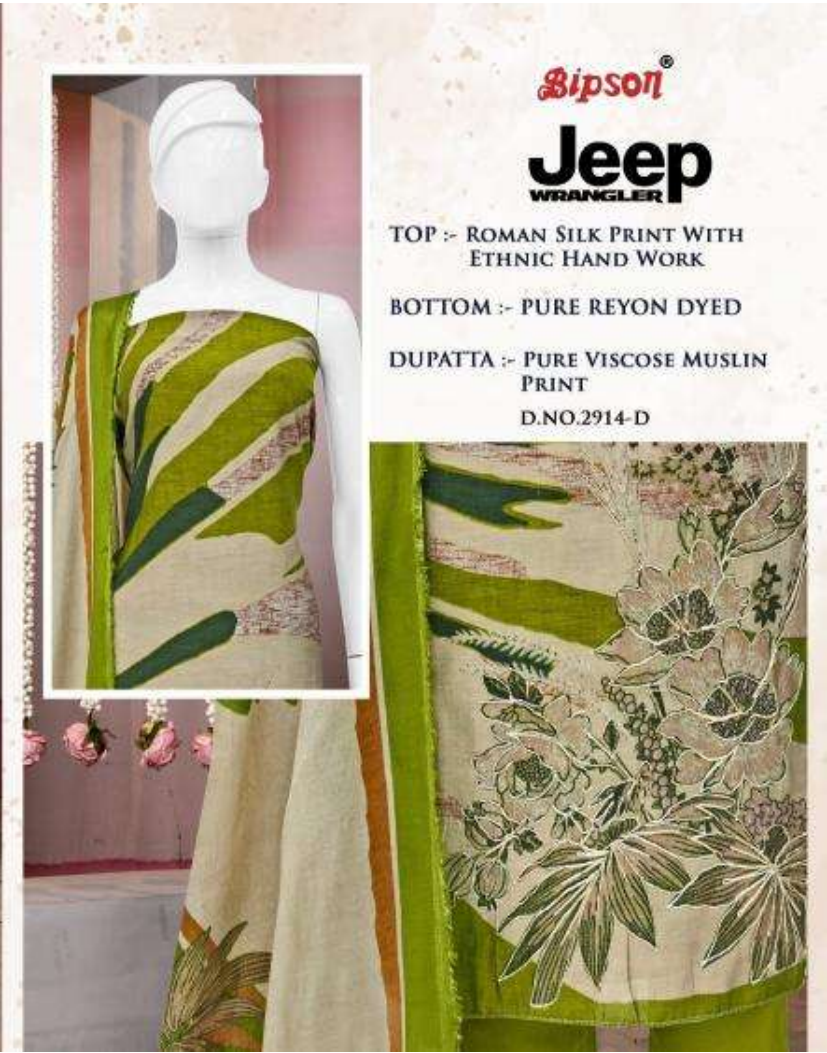

Gipson[®]

Jeep
WRANGLER

D.NO.2914

Gipson[®]

Jeep
WRANGLER

TOP :- ROMAN SILK PRINT WITH
ETHNIC HAND WORK

BOTTOM :- PURE REYON DYED

DUPATTA :- PURE VISCOSE MUSLIN
PRINT

D.NO.2914-A

Gipson[®]

Jeep
WRANGLER

D.No :- 2914

TOP :- ROMAN SILK PRINT WITH
ETHNIC HAND WORK

BOTTOM :- PURE REYON DYED

DUPATTA :- PURE VISCOSE MUSLIN
PRINT

Gipson®
Jeep
WRANGLER

TOP :- ROMAN SILK PRINT WITH
ETHNIC HAND WORK
BOTTOM :- PURE REYON DYED
DUPATTA :- PURE VISCOSE MUSLIN
PRINT
D.NO.2914-D

Gipson[®]

Jeep
WRANGLER

D.NO.2914

www.gipson.com

Gipson[®]

Jeep
WRANGLER

TOP :- ROMAN SILK PRINT WITH
ETHNIC HAND WORK

BOTTOM :- PURE REYON DYED

DUPATTA :- PURE VISCOSE MUSLIN
PRINT

D.NO.2914-B

Gipson®
Jeep
WRANGLER

TOP :- ROMAN SILK PRINT WITH
ETHNIC HAND WORK

BOTTOM :- PURE REYON DYED

DUPATTA :- PURE VISCOSE MUSLIN
PRINT
D.NO.2914-C