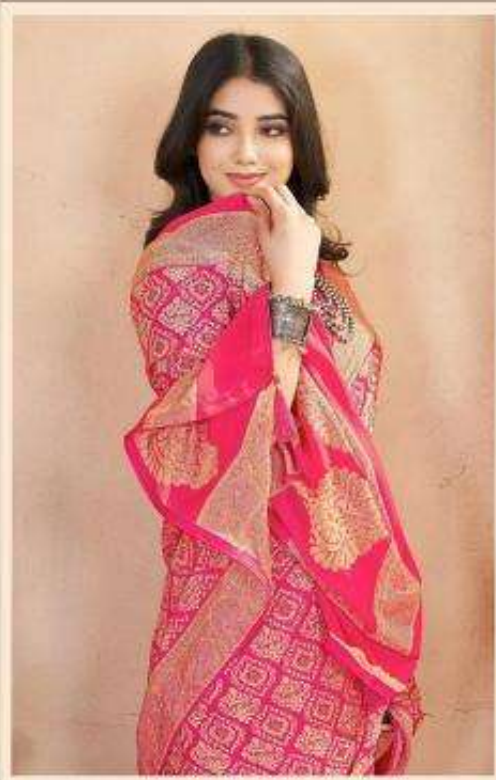

GLORY

KIYRA[®]
SAREES

AN ISO 9001 / 2015 CERTIFIED COMPANY

LEADING BRAND IN TEXTILE INDUSTRY

GLORY

D.NO.1002

D.NO.1001

D.NO.1002