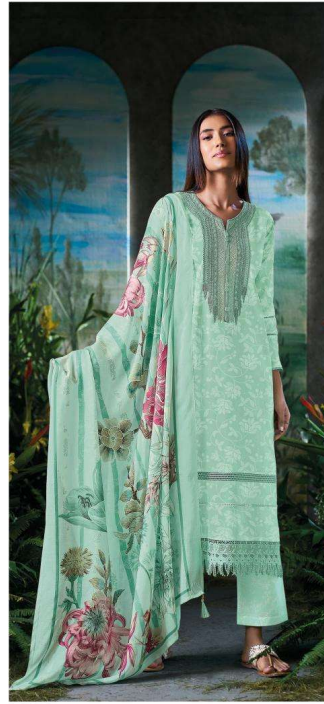

Reyna[®]
Alesha
अलेशा

10257

10258

10259

10260

Reyna®
Alesha
अलेशा

Reyna[®]
Alesha
अलेशा

Reyna®

CATALOGUE NAME	DESCRIPTION	DESIGN NO.	PRICE
<i>Alesha</i>	TOP SUPERIOR COTTON BLOCK PRINT WITH CODING EMBROIDERY ON NECK AND GPO LACES ON DAMAN AND SLEEVE	10257	1745/-
	BOTTOM SUPERIOR COTTON BLOCK PRINT	10258	1745/-
	DUPATTA PURE BEMBERG SOFT SILK DIGITAL PRINT WITH TASSELS ON ALL SIDE	10259	1745/-
		10260	1745/-