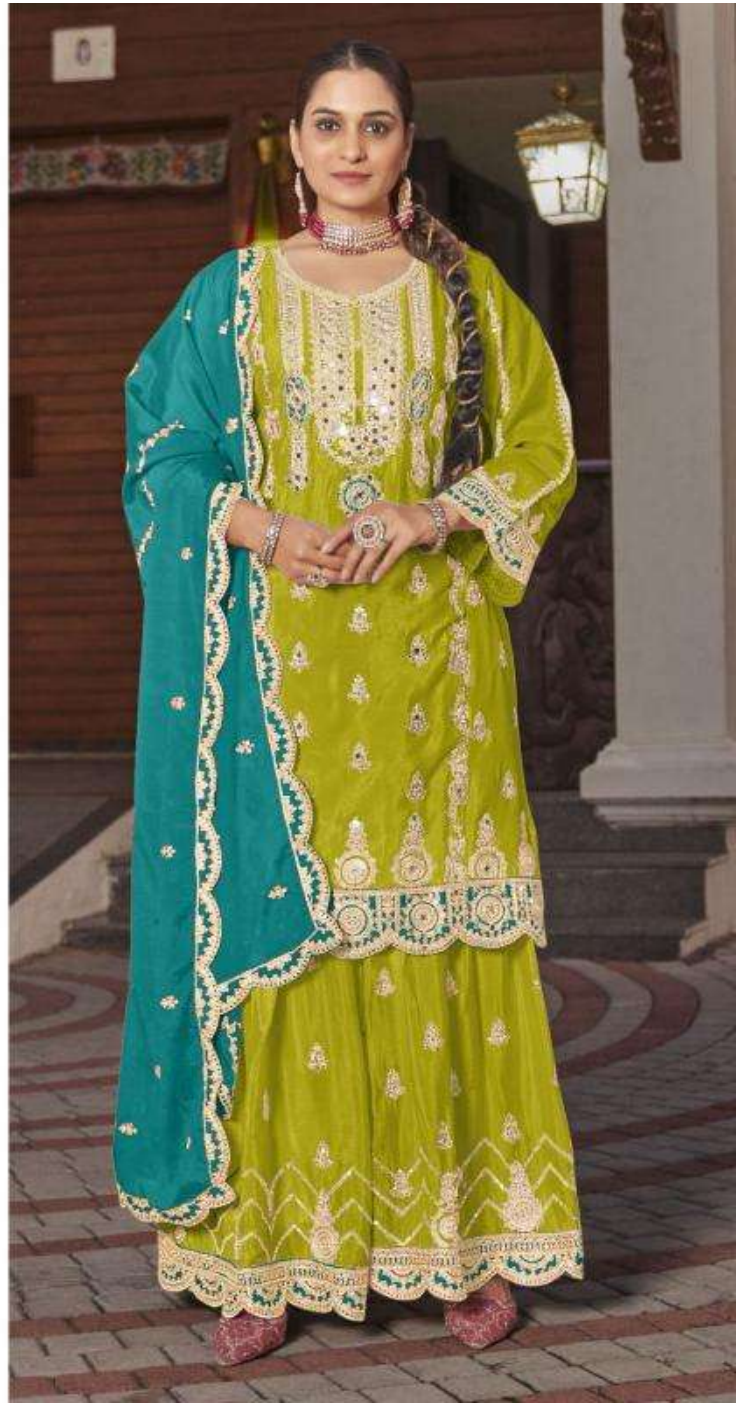

NP
SANA NOOR™

D-5028-D

READYMADE COLLECTION

DRY CLEAN ONLY. (P)

DO NOT USE ANY BLEACH OR STAIN REMOIVEG CHEMICAL. (X)

IRON THE FABRIC AT MODERATE TEMPERATURE. (E)