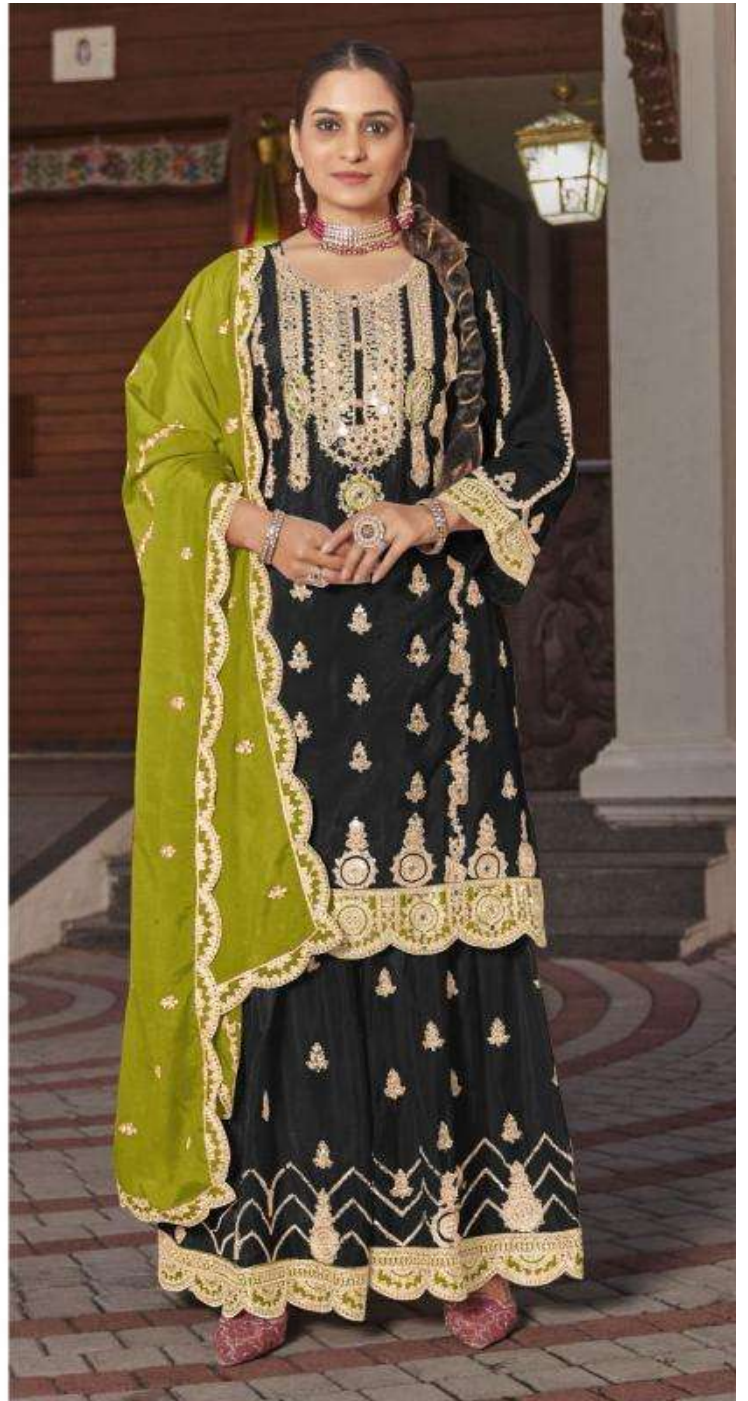

NP
SANA NOOR™

D-5028-C

READYMADE COLLECTION

DRY CLEAN ONLY. (P)

DO NOT USE ANY BLEACH OR STAIN REMOIVEG CHEMICAL. (X)

IRON THE FABRIC AT MODERATE TEMPERATURE. (E)