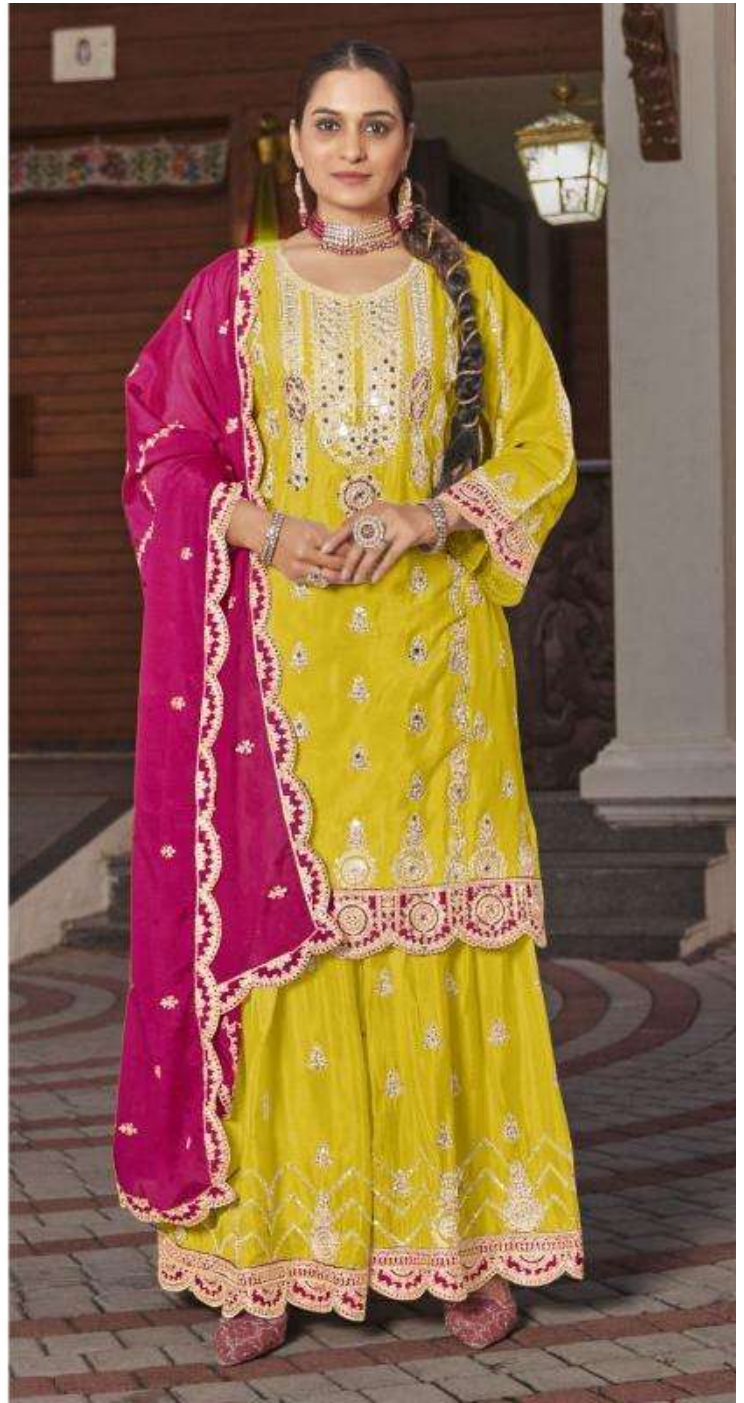

NP
SANA NOOR™

D-5028-B

READYMADE COLLECTION

DRY CLEAN ONLY. (P)
DO NOT USE ANY BLEACH OR STAIN REMOIVEG CHEMICAL. (X)
IRON THE FABRIC AT MODERATE TEMPERATURE. (E)