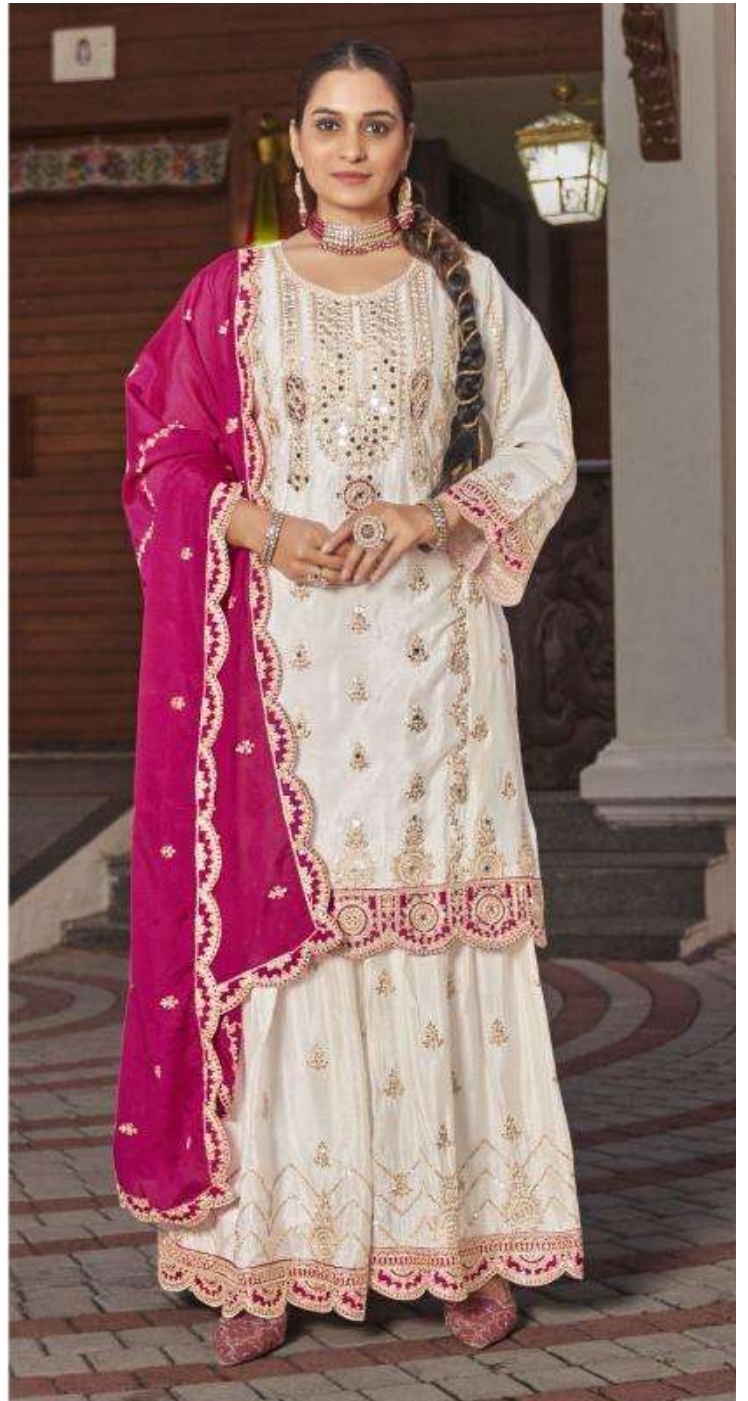

SN
SANA NOOR
D-5028

SN
SANA NOOR
D-5028

NP
SANA NOOR™

D-5028-A

READYMADE COLLECTION

DRY CLEAN ONLY. (P)
DO NOT USE ANY BLEACH OR STAIN REMOIVEG CHEMICAL. (X)
IRON THE FABRIC AT MODERATE TEMPERATURE. (E)

NP
SANA NOOR™