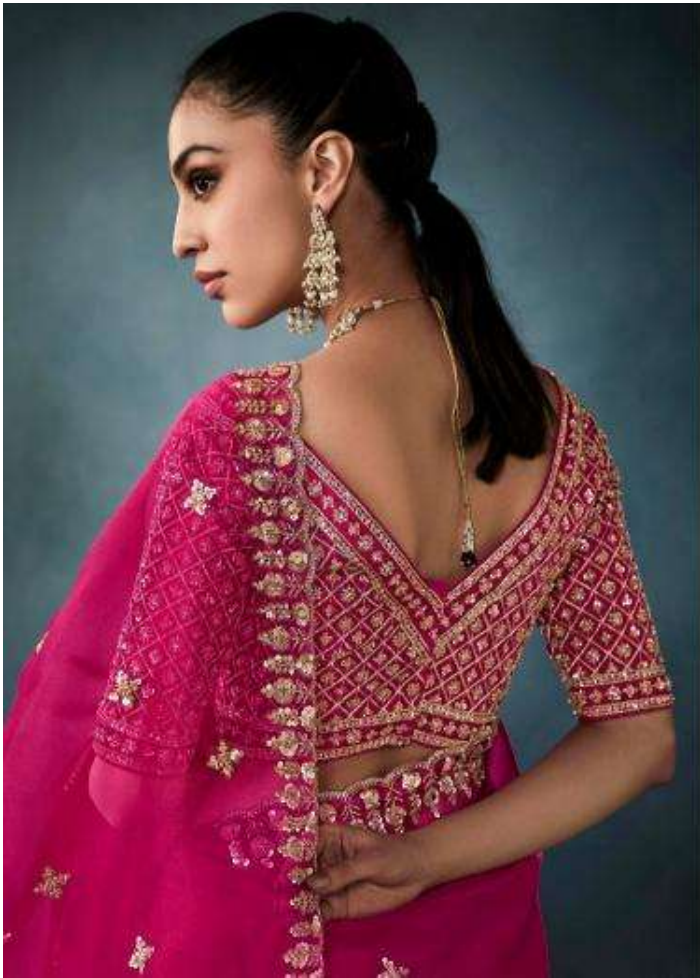

## kimora®

•PREMIUM•

KIMORA

"NIGHTON NERTU BOSSIN ELEGANCE"

KIMORA

"NATION MERTU BOSSIN ELEGANCE"

## KIMONO

"HERITAGE GLOWS GRACEFULLY IN EVERY SHAPE OF A SAIKI."

KS-5421