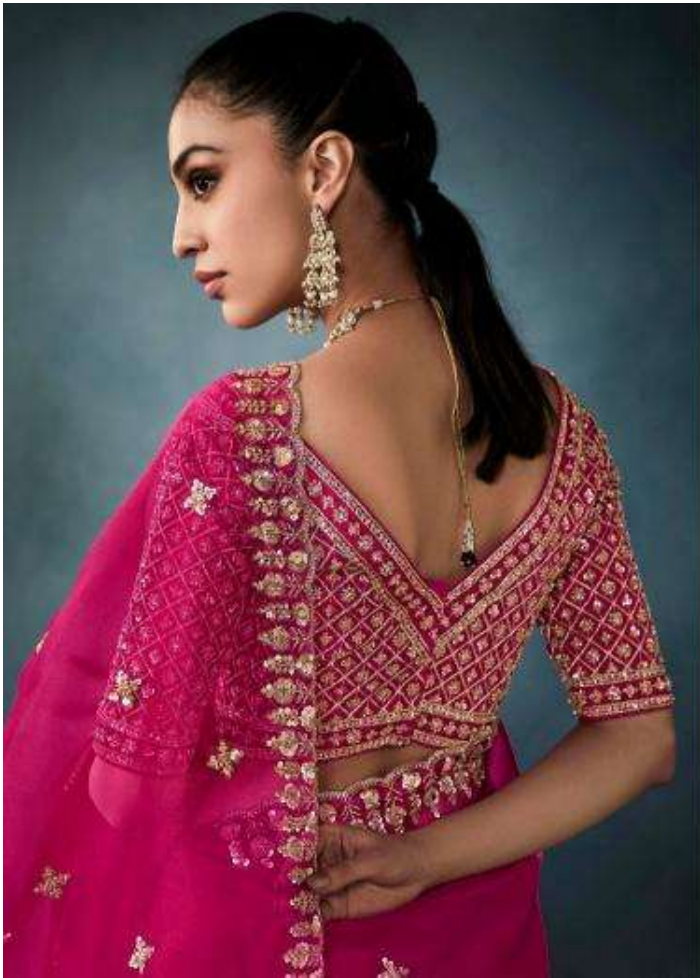

ICONIC

kimora®

•PREMIUM•

KIMORA

"NATION'S BEST DRESSER"

KIMORA

"NATION MERTU BOSSIN ELEGANCE"

KIMONO

"HERITAGE GLOWS GRACEFULLY IN EVERY SHAPE OF A SAIKI."

KS-6421

KIMONO

"HERITAGE GLOWS GRACEFULLY IN EVERY SHAPE OF A SAIKI."

KS-6421

KS-5422

KIMORA

KIMORA

● "DRAPE IN HERITAGE, SHE GLOWS WITH GRACE AND CREAM."

KS-5422

KIMORA

"GAAZE WHIPPED IN TRADITION, TAKES IT
PURE TIMELESS BEAUTY."

KS-5423

"GAINS A TIMELESS BEAUTY THAT SPEAKS OF HERITAGE GRACEFULLY."

KIMORO
KS-5424