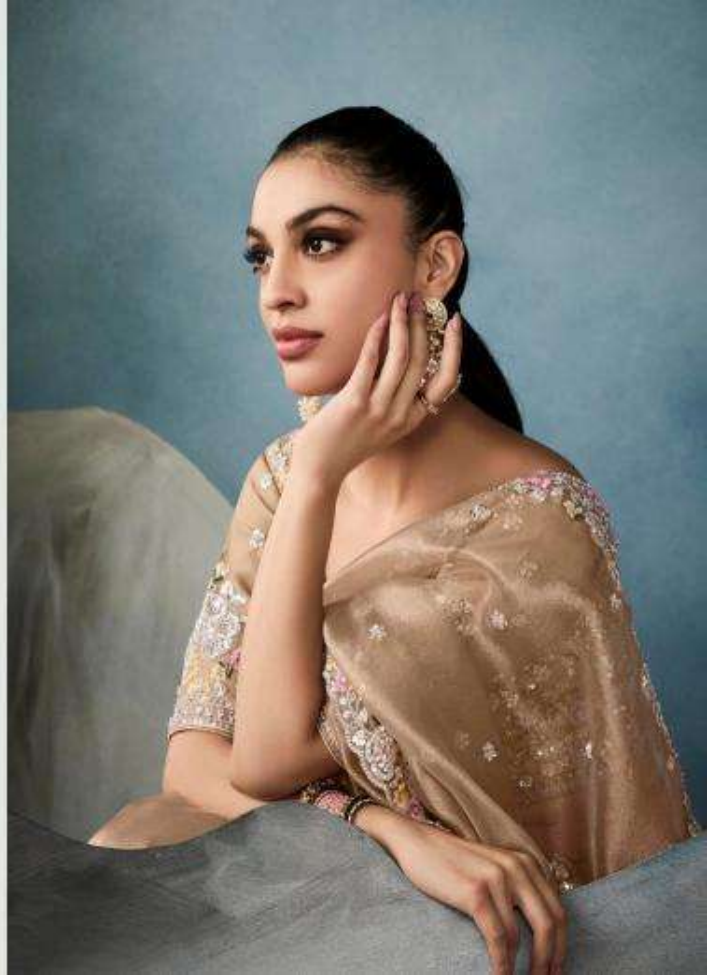

## kimora®

•PREMIUM•

KIMORA

"NIGHTON NERTU BOSSIN ELEGANCE"

KIMORA

"NATION MERTU BOSSIN ELEGANCE"

## KIMONO

"HERITAGE GLOWS GRACEFULLY IN EVERY SHAPE OF A SAIKI."

KS-5421