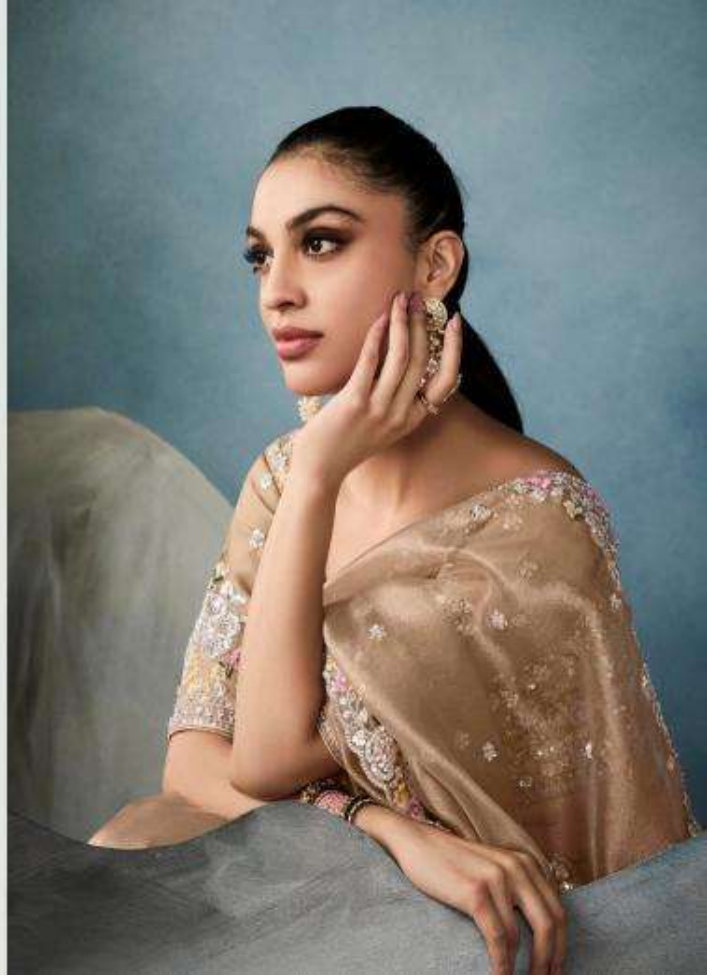

ICONIC

kimora®

•PREMIUM•

KIMORA

"NATION'S BEST DRESSER"

KIMORA

"NATION MERTU BOSSIN ELEGANCE"

KIMONO

"HERITAGE GLOWS GRACEFULLY IN EVERY SHAPE OF A SAIKI."

KS-6421

KIMONO

"HERITAGE GLOWS GRACEFULLY IN EVERY SHAPE OF A SAIKI."

KS-6421

KS-5422

KIMORA

KIMORA

● "DRAPE IN HERITAGE, SHE GLOWS WITH GRACE AND CREAM."

KS-5422

KIMORA

"GAAZE WHIPPED IN TRADITION, TAKES IT
PURE TIMELESS BEAUTY."

KS-5423

"GAINS A TIMELESS BEAUTY THAT SPEAKS OF HERITAGE GRACEFULLY."

KIMORO
KS-5424