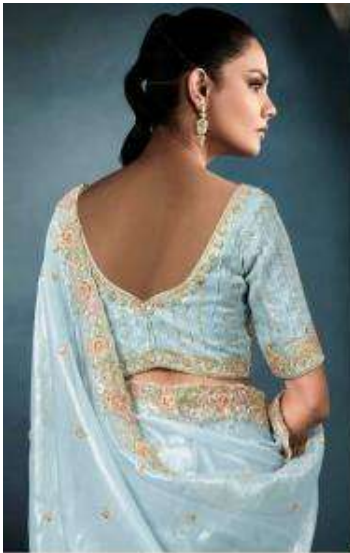

KIMORA

KS-5426

"TRADITION MEETS MODERN ELEGANCE"