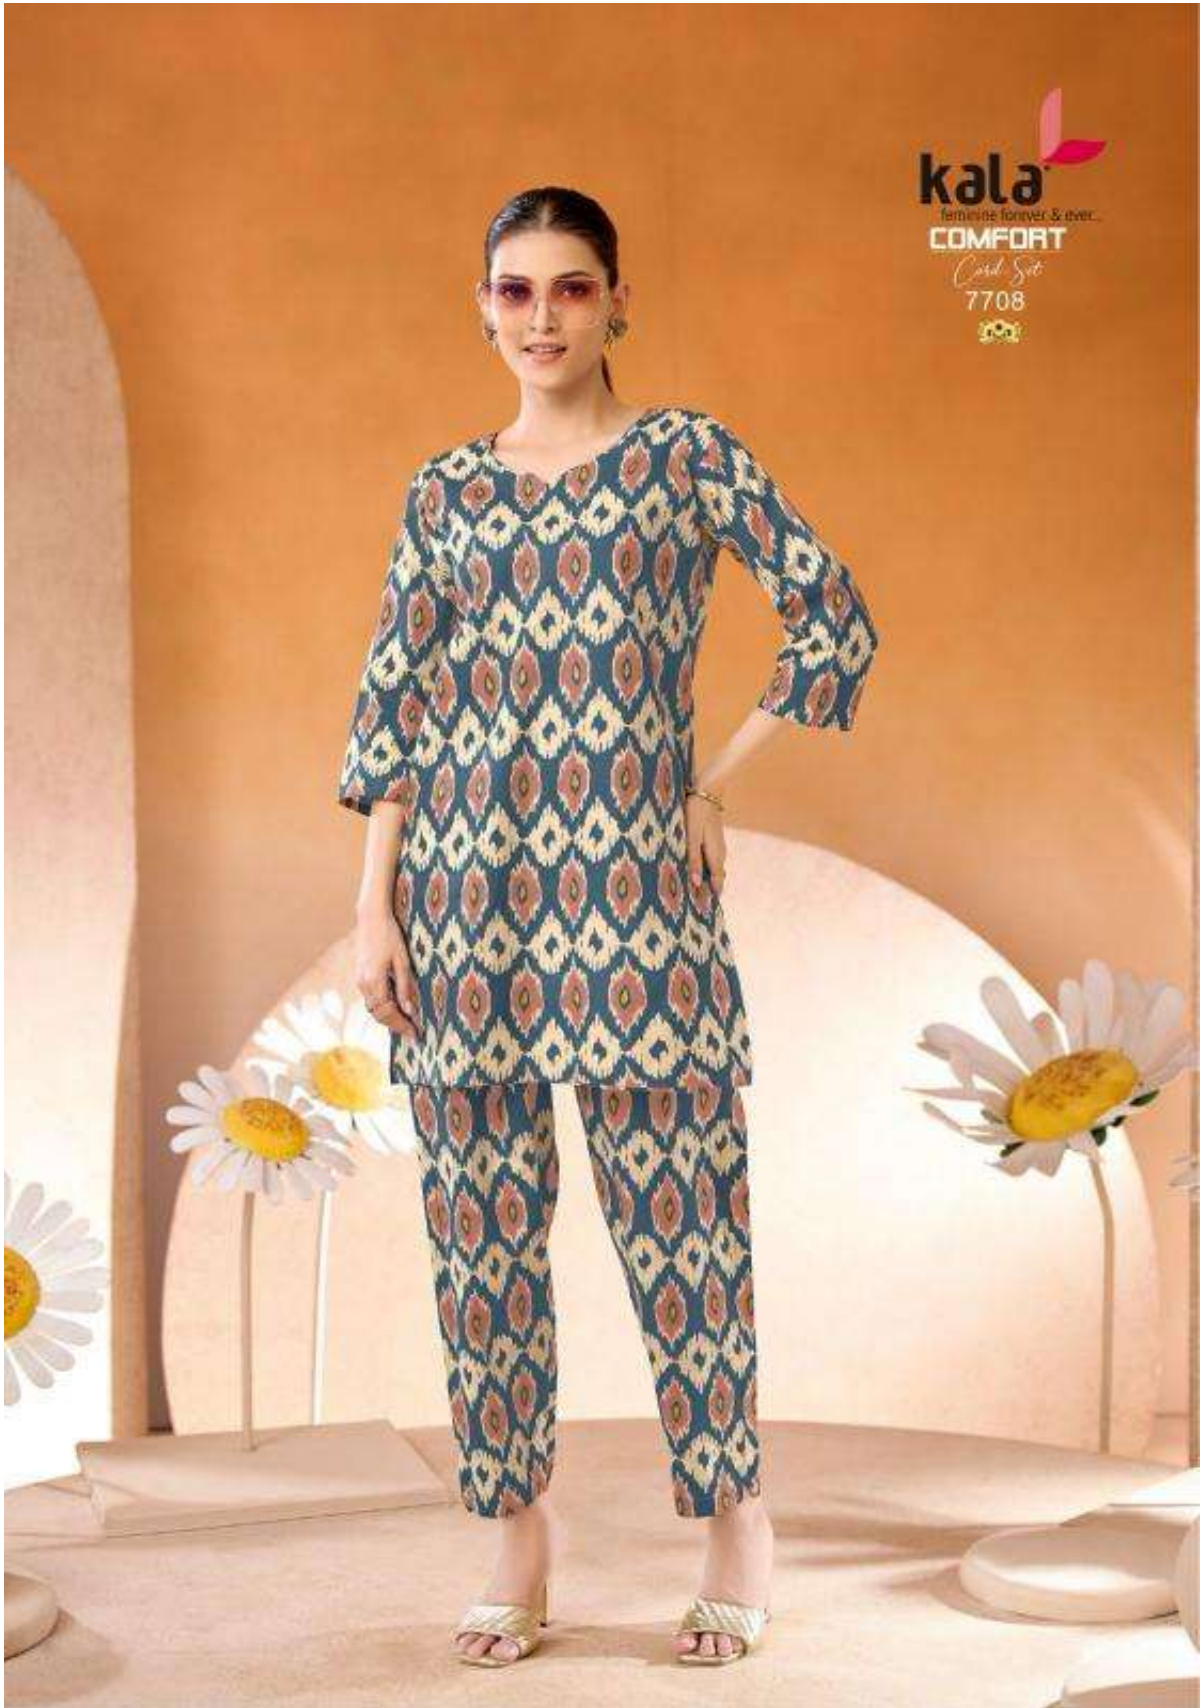

kala
feminine forever & ever...
COMFORT
Card Set
7708