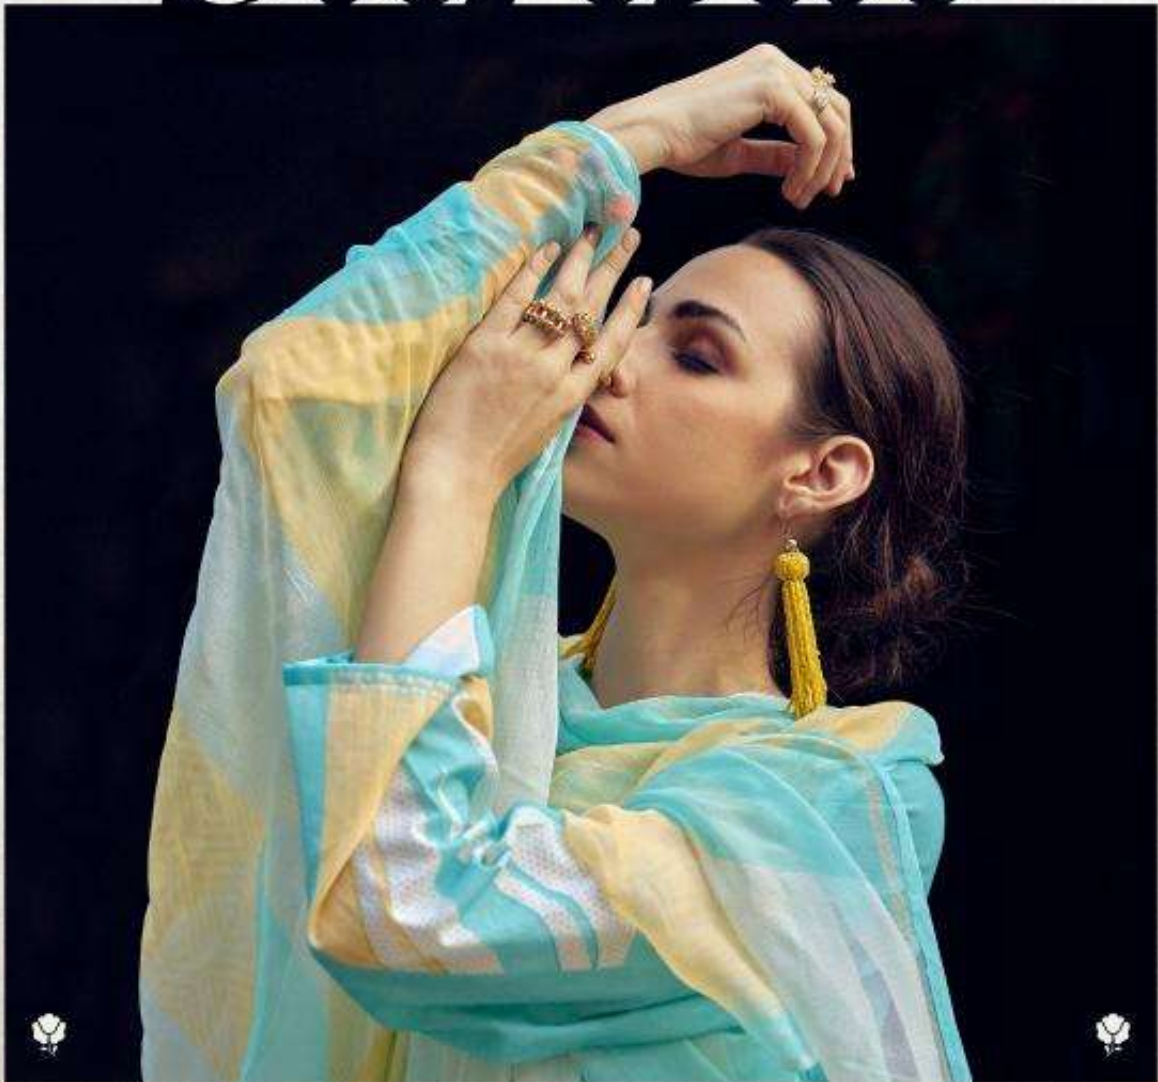

JOURNEY WITHIN

To the oneness

PRM®
T r e n d z

Safina