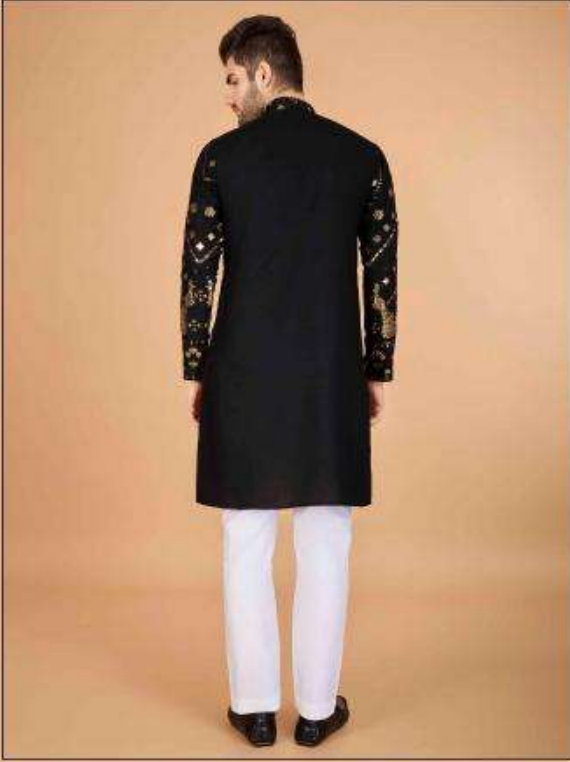

शुभवस्त्र

61071