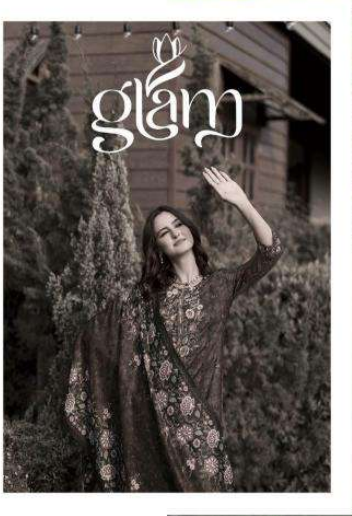

POONAM
DESIGNER