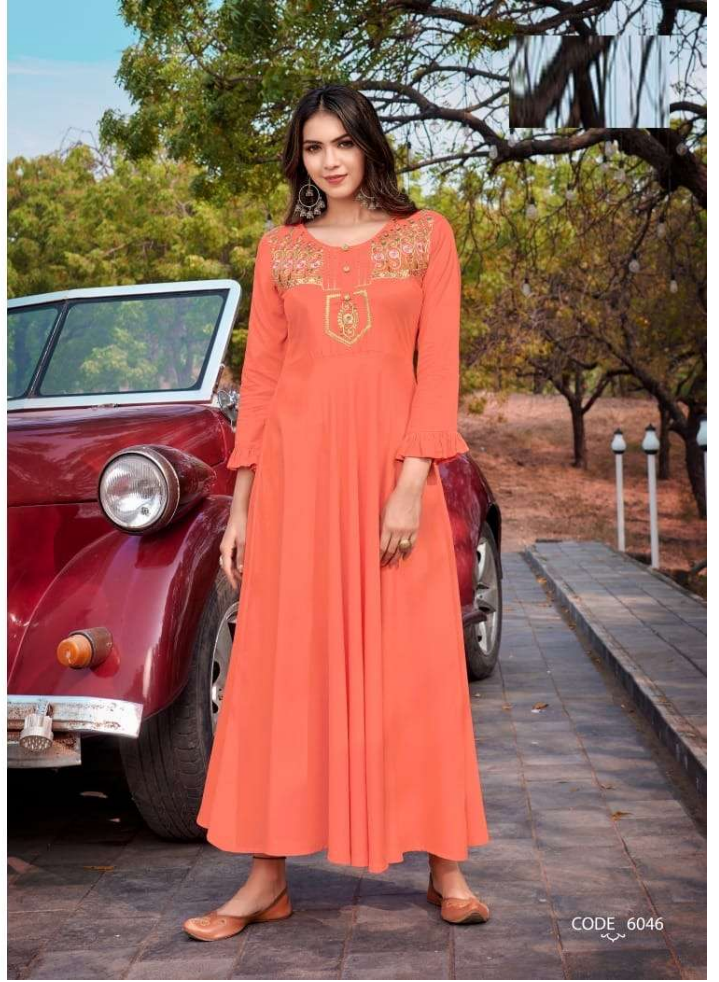

6043

RAVIA

THE GREAT DESIGN OF THE YEAR

6047

CODE 6047

6046

A stroke On
TREND

White incorporated with colorful designs, printing, unique prints and form of ruffles and elegant touches throughout the collection has color palette consisted of various rich colors, combined with lighter shades that popped with hints of bright fluorescent.