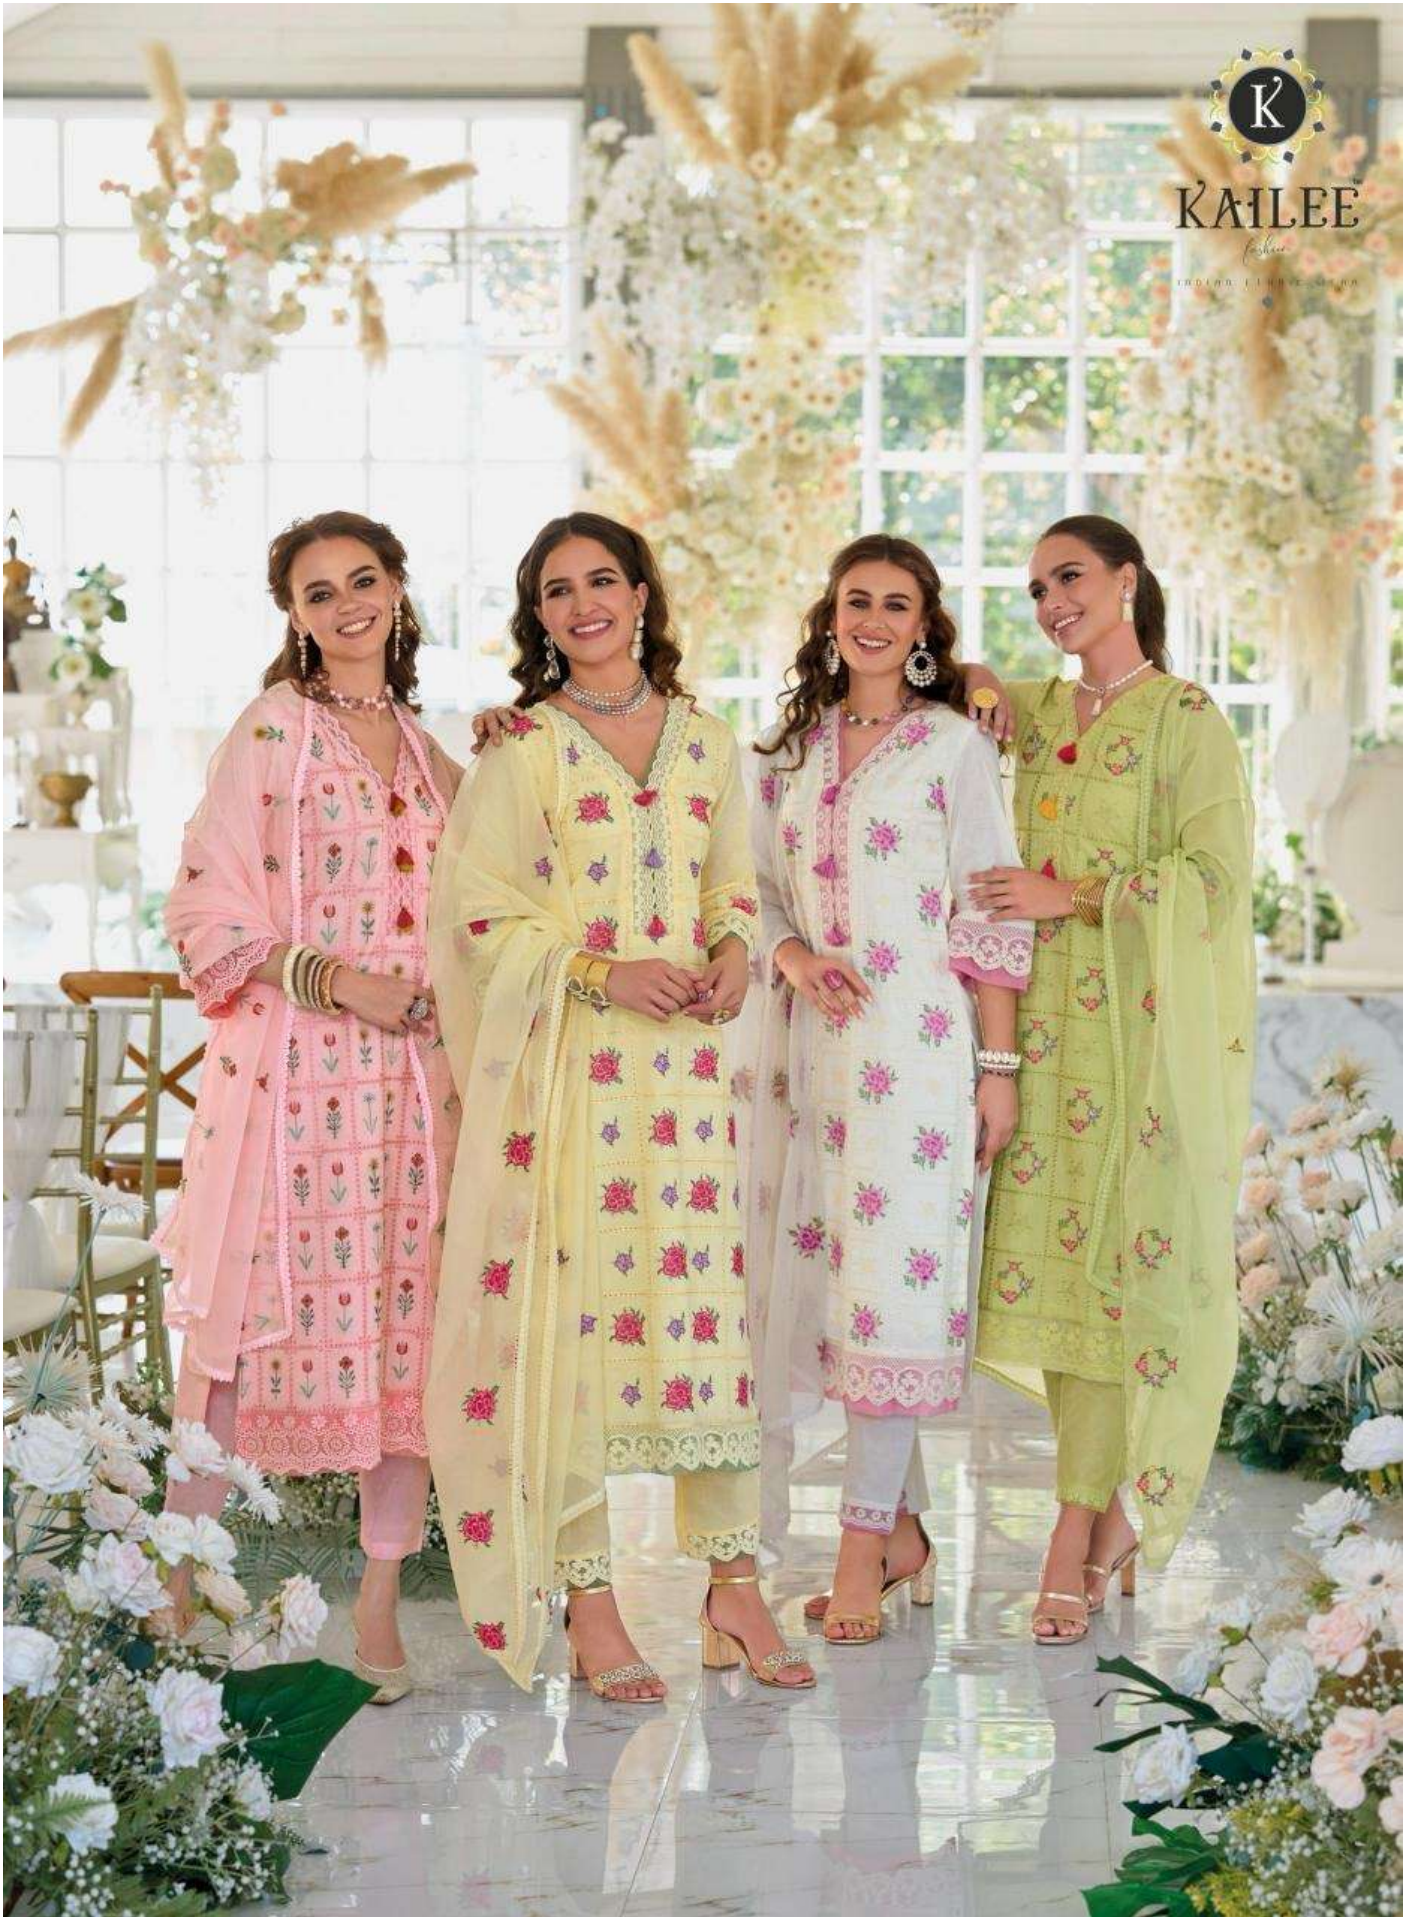

KAILEE

fashion

STUDIO ETHNIC MERA

43302

KAILEE

Fashion

INDIAN FASHION

43301