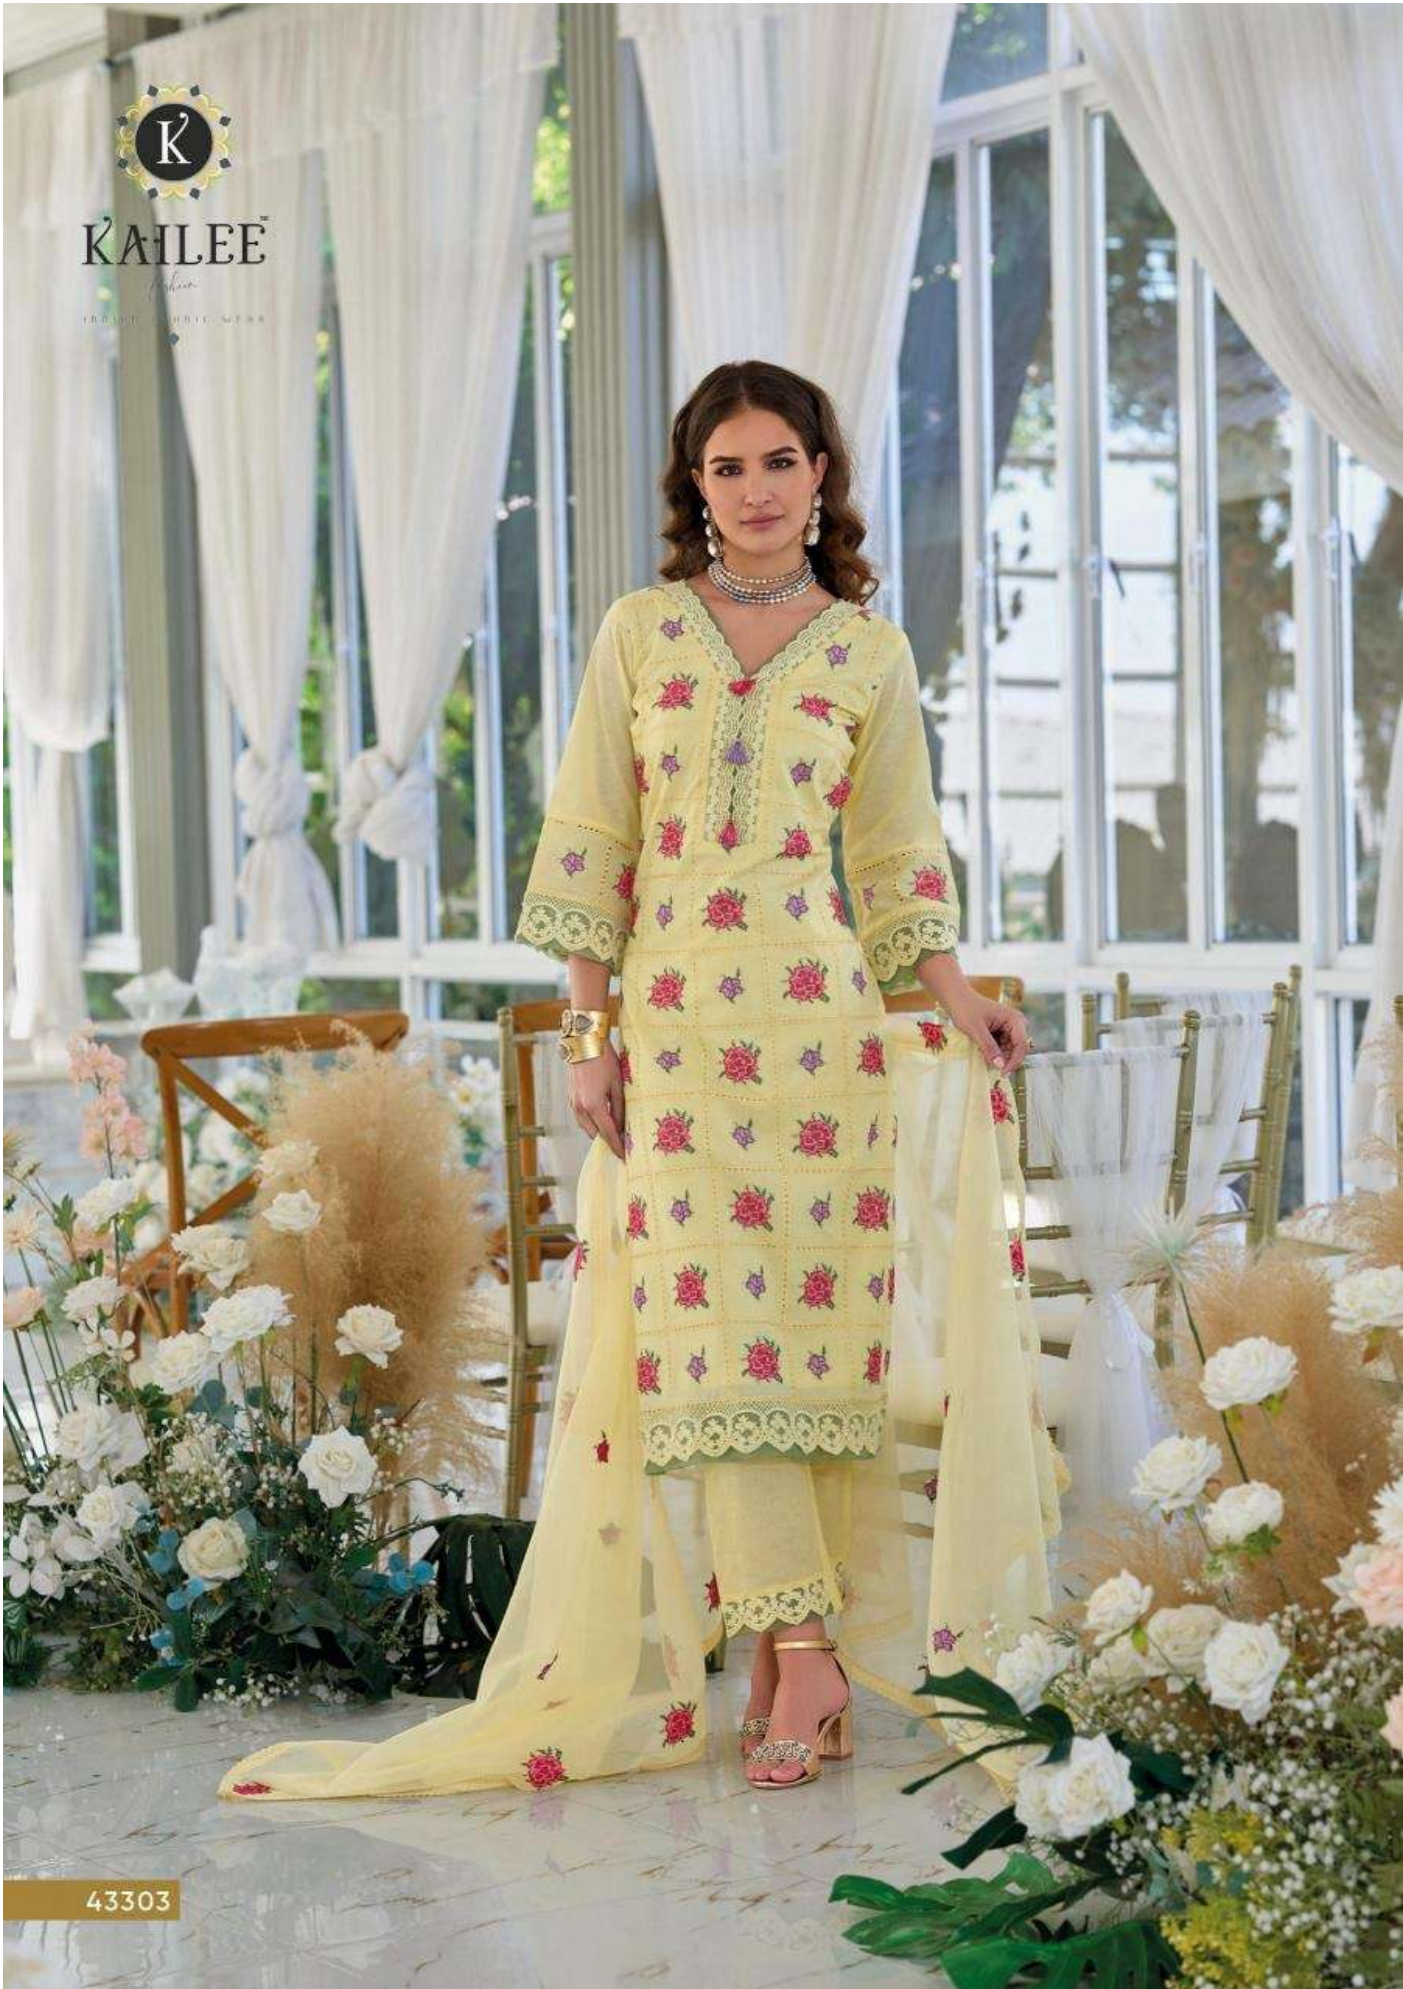

KAILEE

fashion

TRADITIONAL MODERN

43303