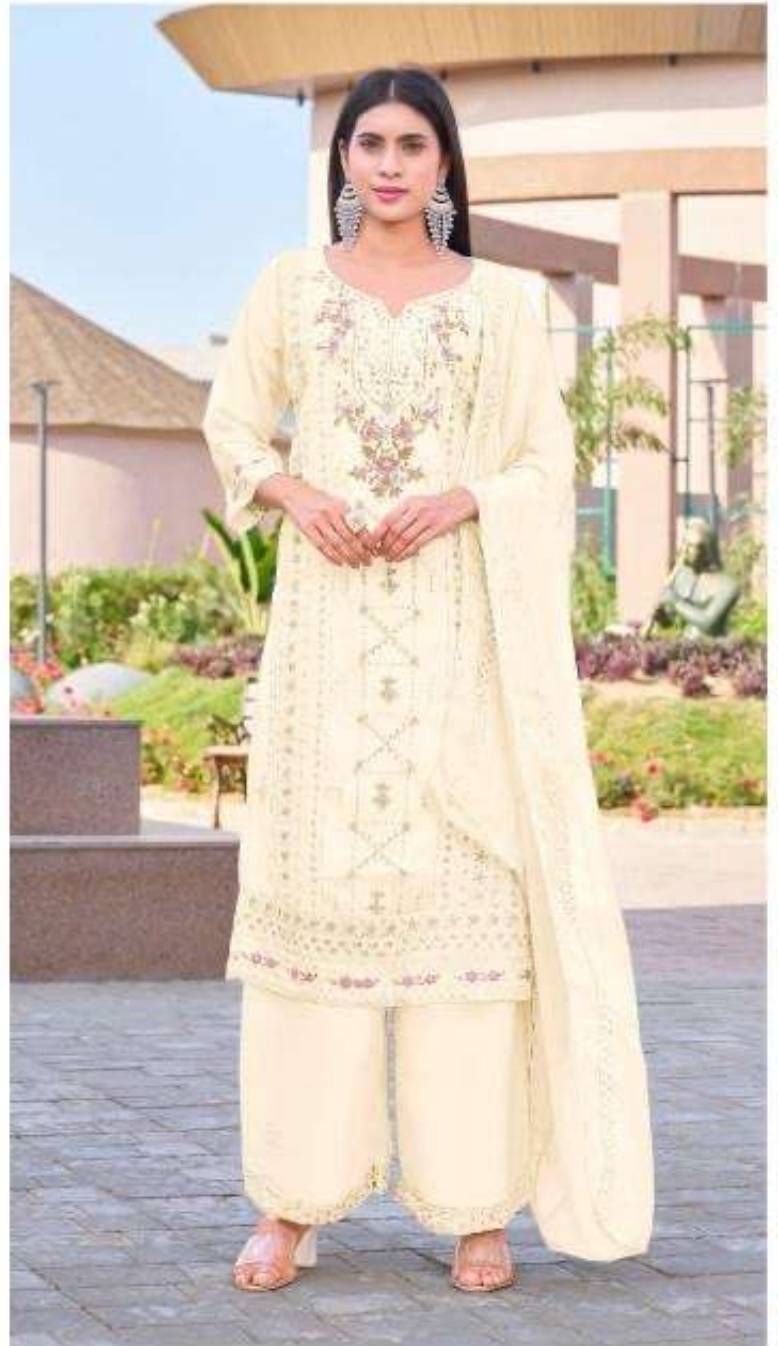

READYMADE
COLLECTION

4436-C

SIZE-XXL

TOP

CRISTYLE SIFFON WITH HEAVY
EMBROIDERY JAKRAN

BOTTOM

CRISTYLE SIFFON WITH CREP INER

DUPATTA

CRISTYLE SIFFON EMBROIDERY