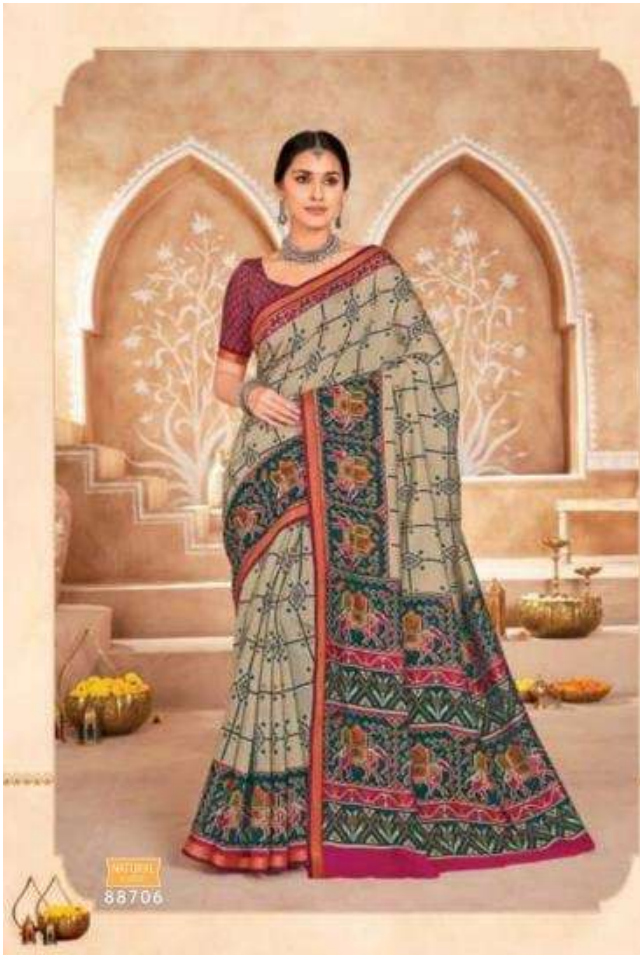

# Monalisa

PRODUCT NAME	Monalisa
D.NO.	88704 TO 88715 ( 12 PCS )
DESCRIPTION	EXPERIENCE ELEGANCE WITH OUR NATURAL SOFT SAREES MADE FROM LIVAA FABRIC, FEATURING EXQUISITE TRADITIONAL PRINTS AND A LUXURIOUS ZARI WOVEN BORDER FOR A TIMELESS, GRACEFUL LOOK.