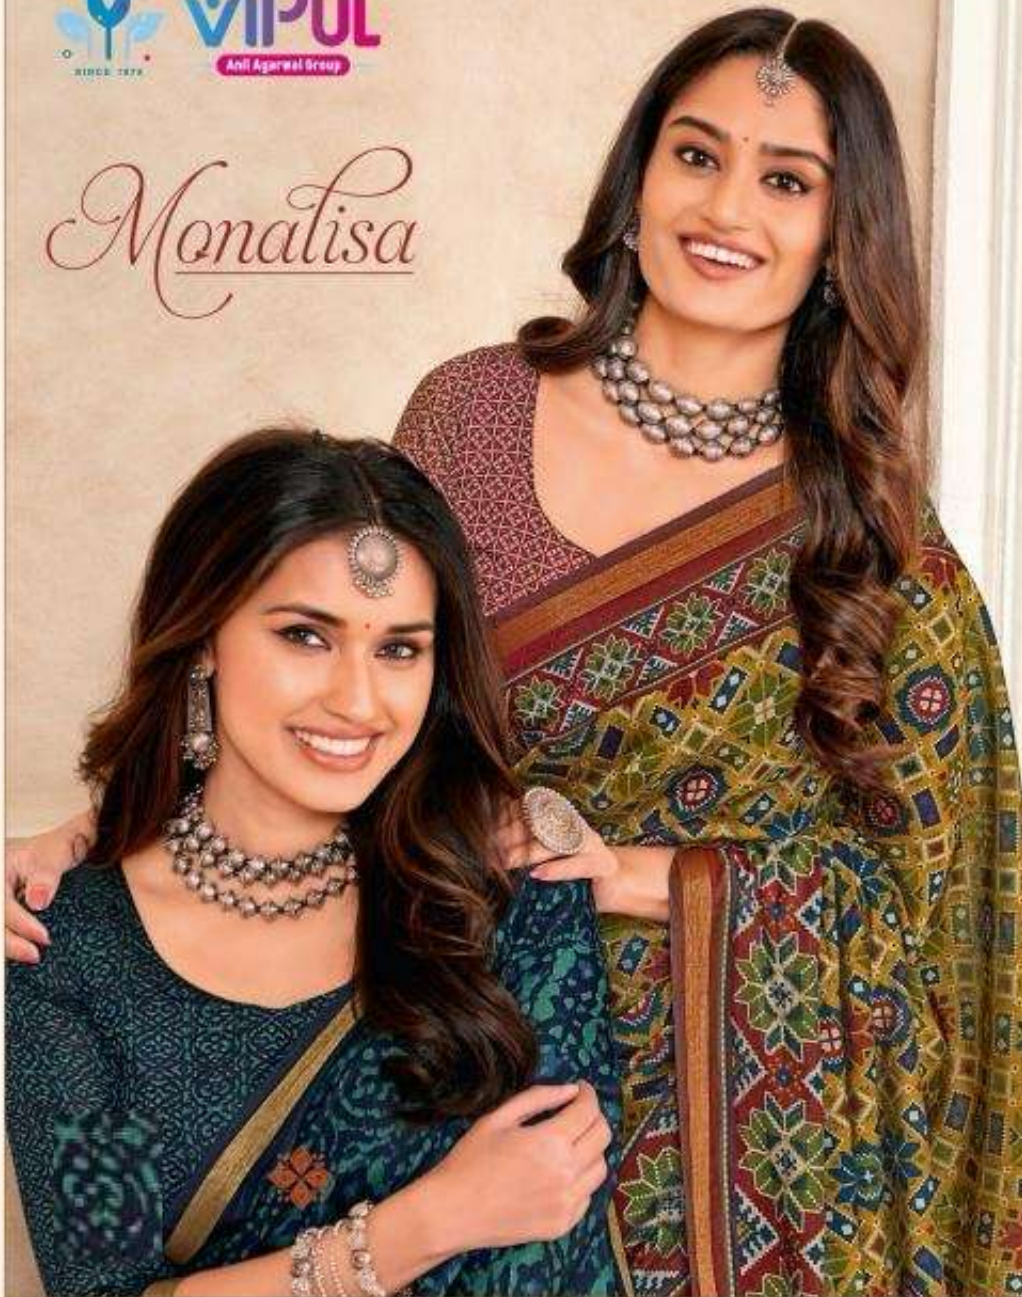

# Monalisa

PRODUCT NAME	Monalisa
D.NO.	88704 TO 88715 ( 12 PCS )
DESCRIPTION	EXPERIENCE ELEGANCE WITH OUR NATURAL SOFT SAREES MADE FROM LIVAA FABRIC, FEATURING EXQUISITE TRADITIONAL PRINTS AND A LUXURIOUS ZARI WOVEN BORDER FOR A TIMELESS, GRACEFUL LOOK.