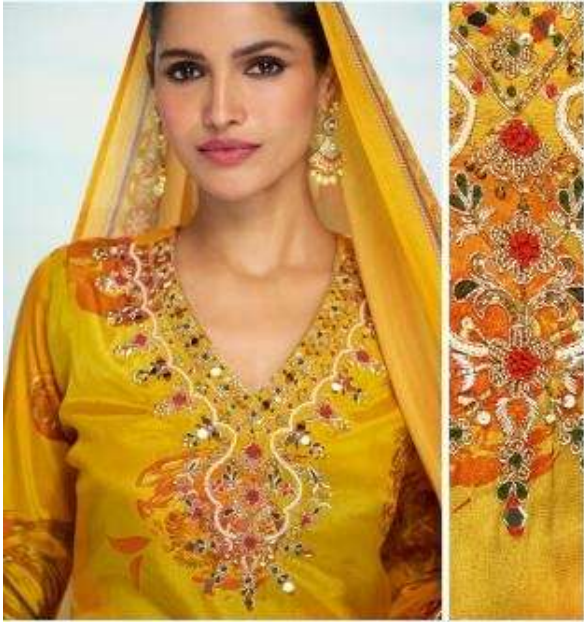

BE CLAMOROUS

Inject your high octane glamour into your wardrobe with this royal embellished dress