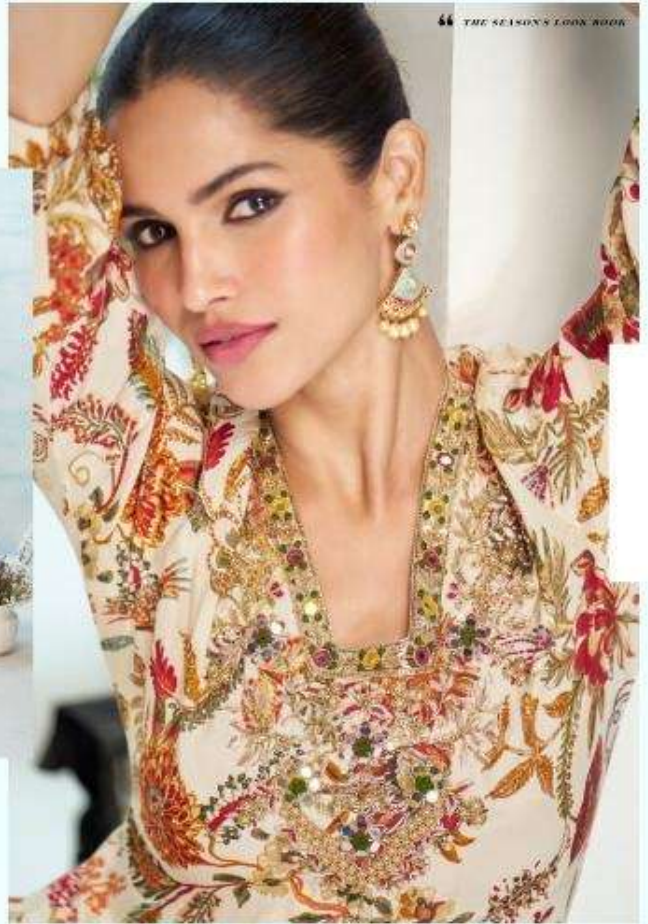

LILY & LALI®
GULS PRIDE
A PRODUCT OF BANGALORE

24904

66 THE SEASON'S LOOK BOOK

BE A STUNNER

Sophisticated & confident, this
new embroidered dress adds a little more oomph into your smart wardrobe.