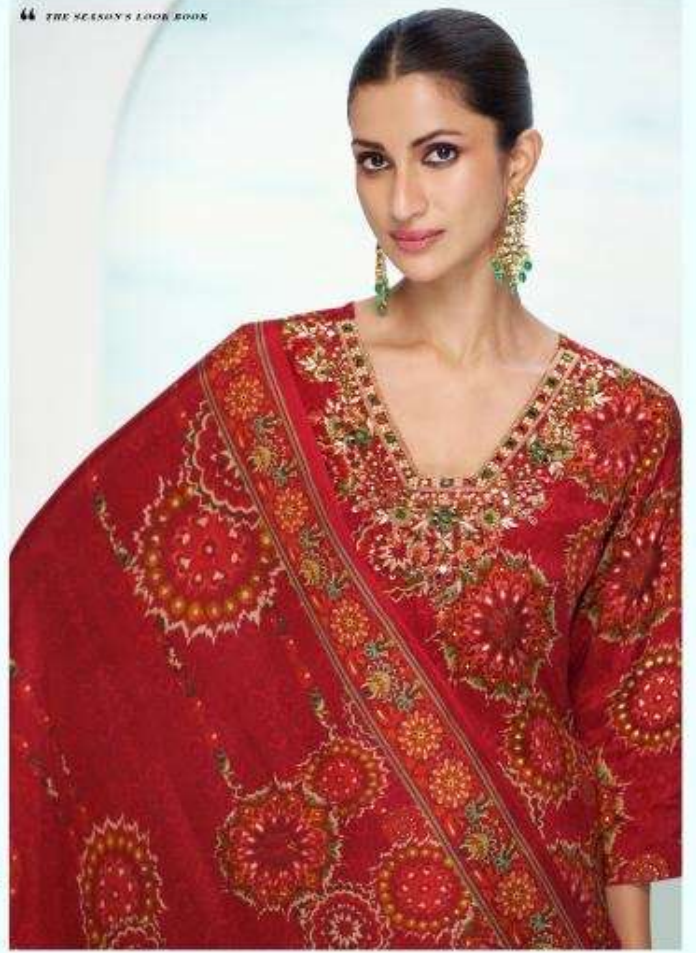

THE SEASONS LOOK BOOK