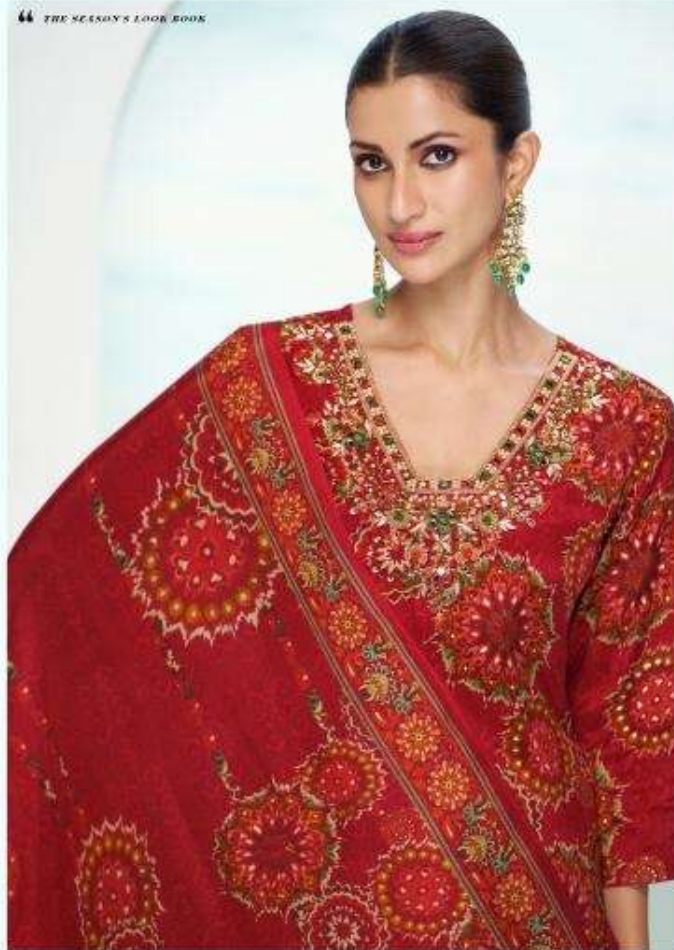

THE SEASIDE'S LOOK BOOK