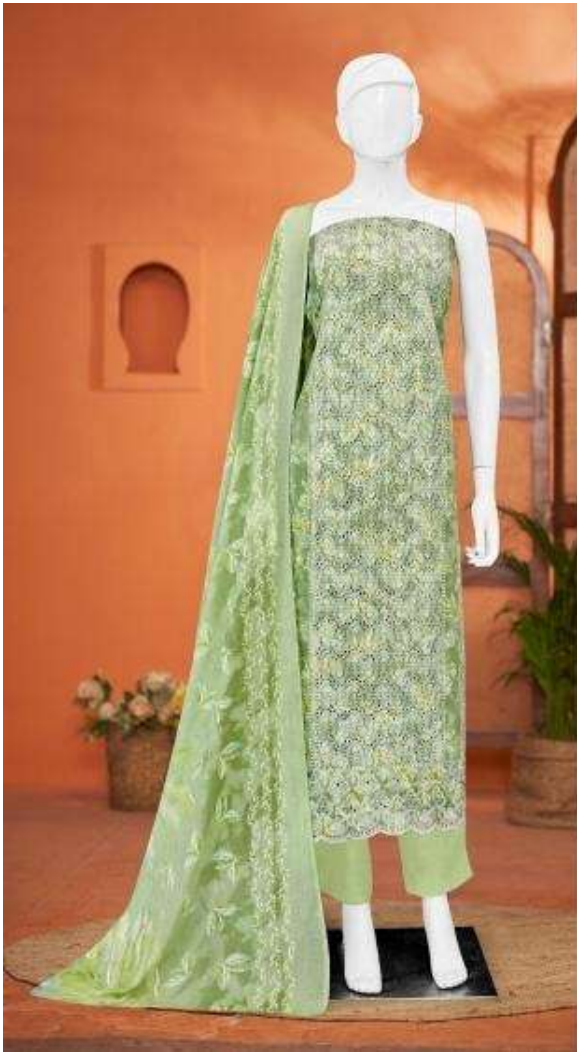

Gipson[®]

Lamborghini

D.NO.3119

Gipson®

Lamborghini

TOP :- PURE COTTON PRINT WITH
HEAVY SCHIFFLI WORK

BOTTOM :- PURE COTTON DYED

DUPATTA :- PURE COTTON PRINT

D.NO.3119-A

Gipson[®]

Lamborghini

D.No :- 3119

TOP :- PURE COTTON PRINT WITH
HEAVY SCHIFFLI WORK

BOTTOM :- PURE COTTON DYED

DUPATTA :- PURE COTTON PRINT

Sipson®

Lamborghini

TOP :- PURE COTTON PRINT WITH
HEAVY SCHIFFLI WORK

BOTTOM :- PURE COTTON DYED

DUPATTA :- PURE COTTON PRINT

D.NO.3119-D

Gipson®

Lamborghini

TOP :- PURE COTTON PRINT WITH
HEAVY SCHIFFLI WORK

TOP :- PURE COTTON PRINT WITH
HEAVY SCHIFFLI WORK

BOTTOM :- PURE COTTON DYED

DUPATTA :- PURE COTTON PRINT

D.NO.3119-C