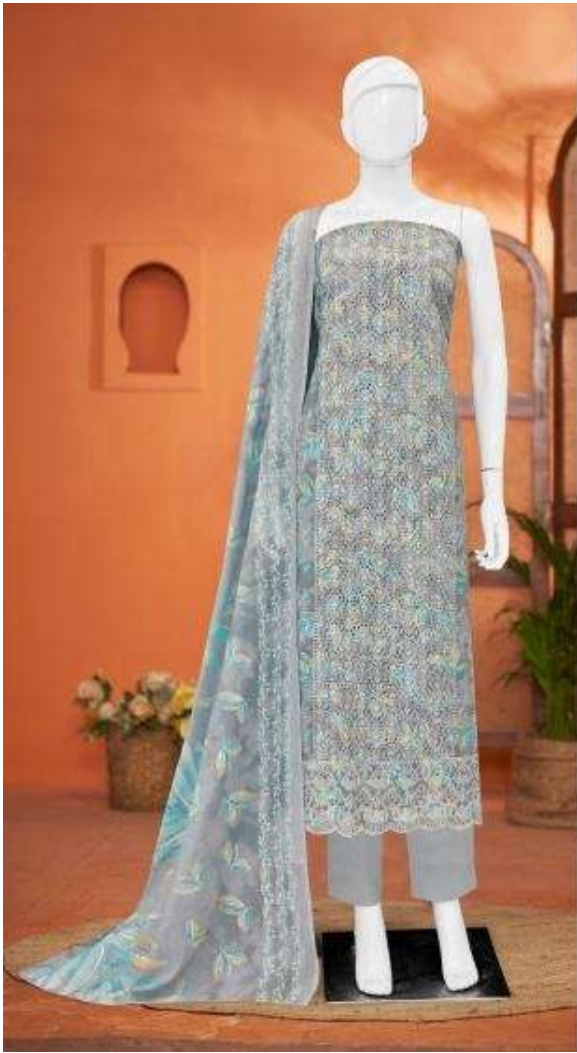

Gipson[®]

Lamborghini

D.NO.3119

Gipson®

Lamborghini

TOP :- PURE COTTON PRINT WITH
HEAVY SCHIFFLI WORK

BOTTOM :- PURE COTTON DYED

DUPATTA :- PURE COTTON PRINT

D.NO.3119-A

Gipson[®]

Lamborghini

D.No :- 3119

TOP :- PURE COTTON PRINT WITH
HEAVY SCHIFFLI WORK

BOTTOM :- PURE COTTON DYED

DUPATTA :- PURE COTTON PRINT

Sipson®

BOTTOM :- PURE COTTON DYED

DUPATTA :- PURE COTTON PRINT

D.NO.3119-B

Gipson[®]

Lamborghini

D.NO.3119

Gipson®

Lamborghini

TOP :- PURE COTTON PRINT WITH
HEAVY SCHIFFLI WORK

BOTTOM :- PURE COTTON DYED

DUPATTA :- PURE COTTON PRINT

D.NO.3119-C