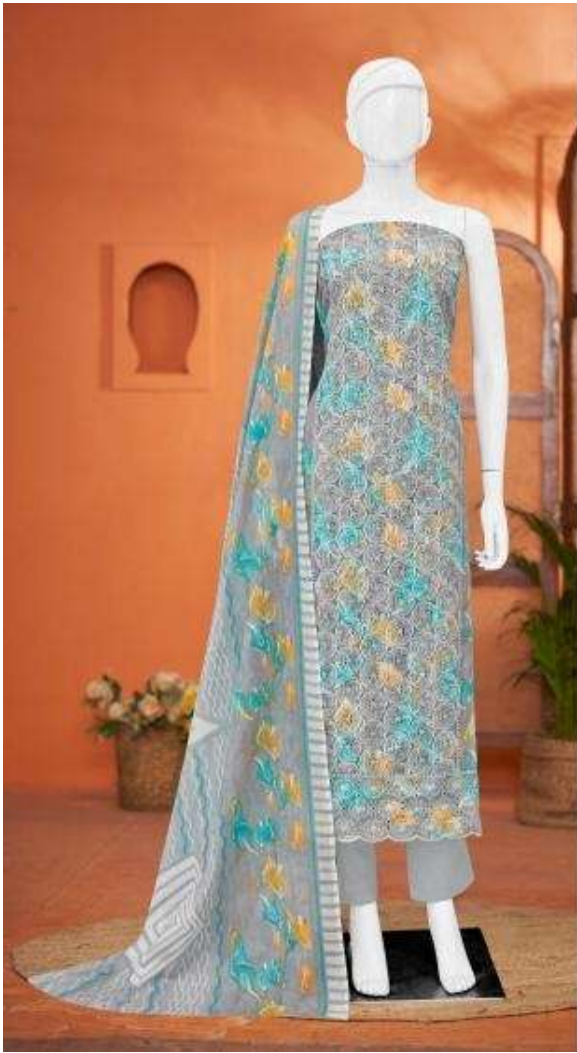

Gipson[®]

Lamborghini

D.NO.3118

Gipson[®]

Lamborghini

D.No :- 3118

TOP :- PURE COTTON PRINT WITH
HEAVY SCHIFFLI WORK

BOTTOM :- PURE COTTON DYED

DUPATTA :- PURE COTTON PRINT

Gipson®

Lamborghini

TOP :- PURE COTTON PRINT WITH
HEAVY SCHIFFLI WORK

BOTTOM :- PURE COTTON DYED

DUPATTA :- PURE COTTON PRINT

D.NO.3118-A

Gipson®

Gipson®

Lamborghini

TOP :- PURE COTTON PRINT WITH
HEAVY SCHIFFLI WORK

BOTTOM :- PURE COTTON DYED

DUPATTA :- PURE COTTON PRINT

D.NO.3118-C

Gipson®

Lamborghini

TOP :- PURE COTTON PRINT WITH
HEAVY SCHIFFLI WORK

BOTTOM :- PURE COTTON DYED

DUPATTA :- PURE COTTON PRINT

D.NO.3118-D