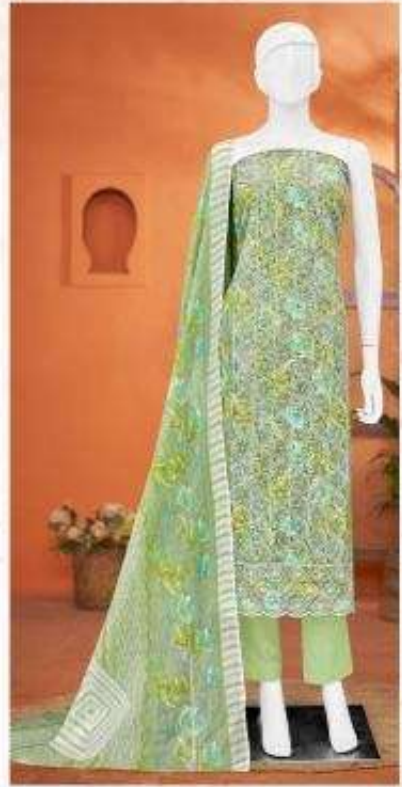

Gipson[®]

Lamborghini

D.NO.3118

Gipson[®]

Lamborghini

D.No :- 3118

TOP :- PURE COTTON PRINT WITH
HEAVY SCHIFFLI WORK

BOTTOM :- PURE COTTON DYED

DUPATTA :- PURE COTTON PRINT

Gipson®

Lamborghini

TOP :- PURE COTTON PRINT WITH
HEAVY SCHIFFLI WORK

BOTTOM :- PURE COTTON DYED

DUPATTA :- PURE COTTON PRINT

D.NO.3118-A

Gipson®

Lamborghini

TOP :- PURE COTTON PRINT WITH
HEAVY SCHIFFLI WORK

BOTTOM :- PURE COTTON DYED

DUPATTA :- PURE COTTON PRINT

D.NO.3118-B

Gipson[®]

Lamborghini

D.NO.3118

TOP :- PURE COTTON PRINT WITH
HEAVY SCHIFFLI WORK

BOTTOM :- PURE COTTON DYED

DUPATTA :- PURE COTTON PRINT

D.NO.3118-D