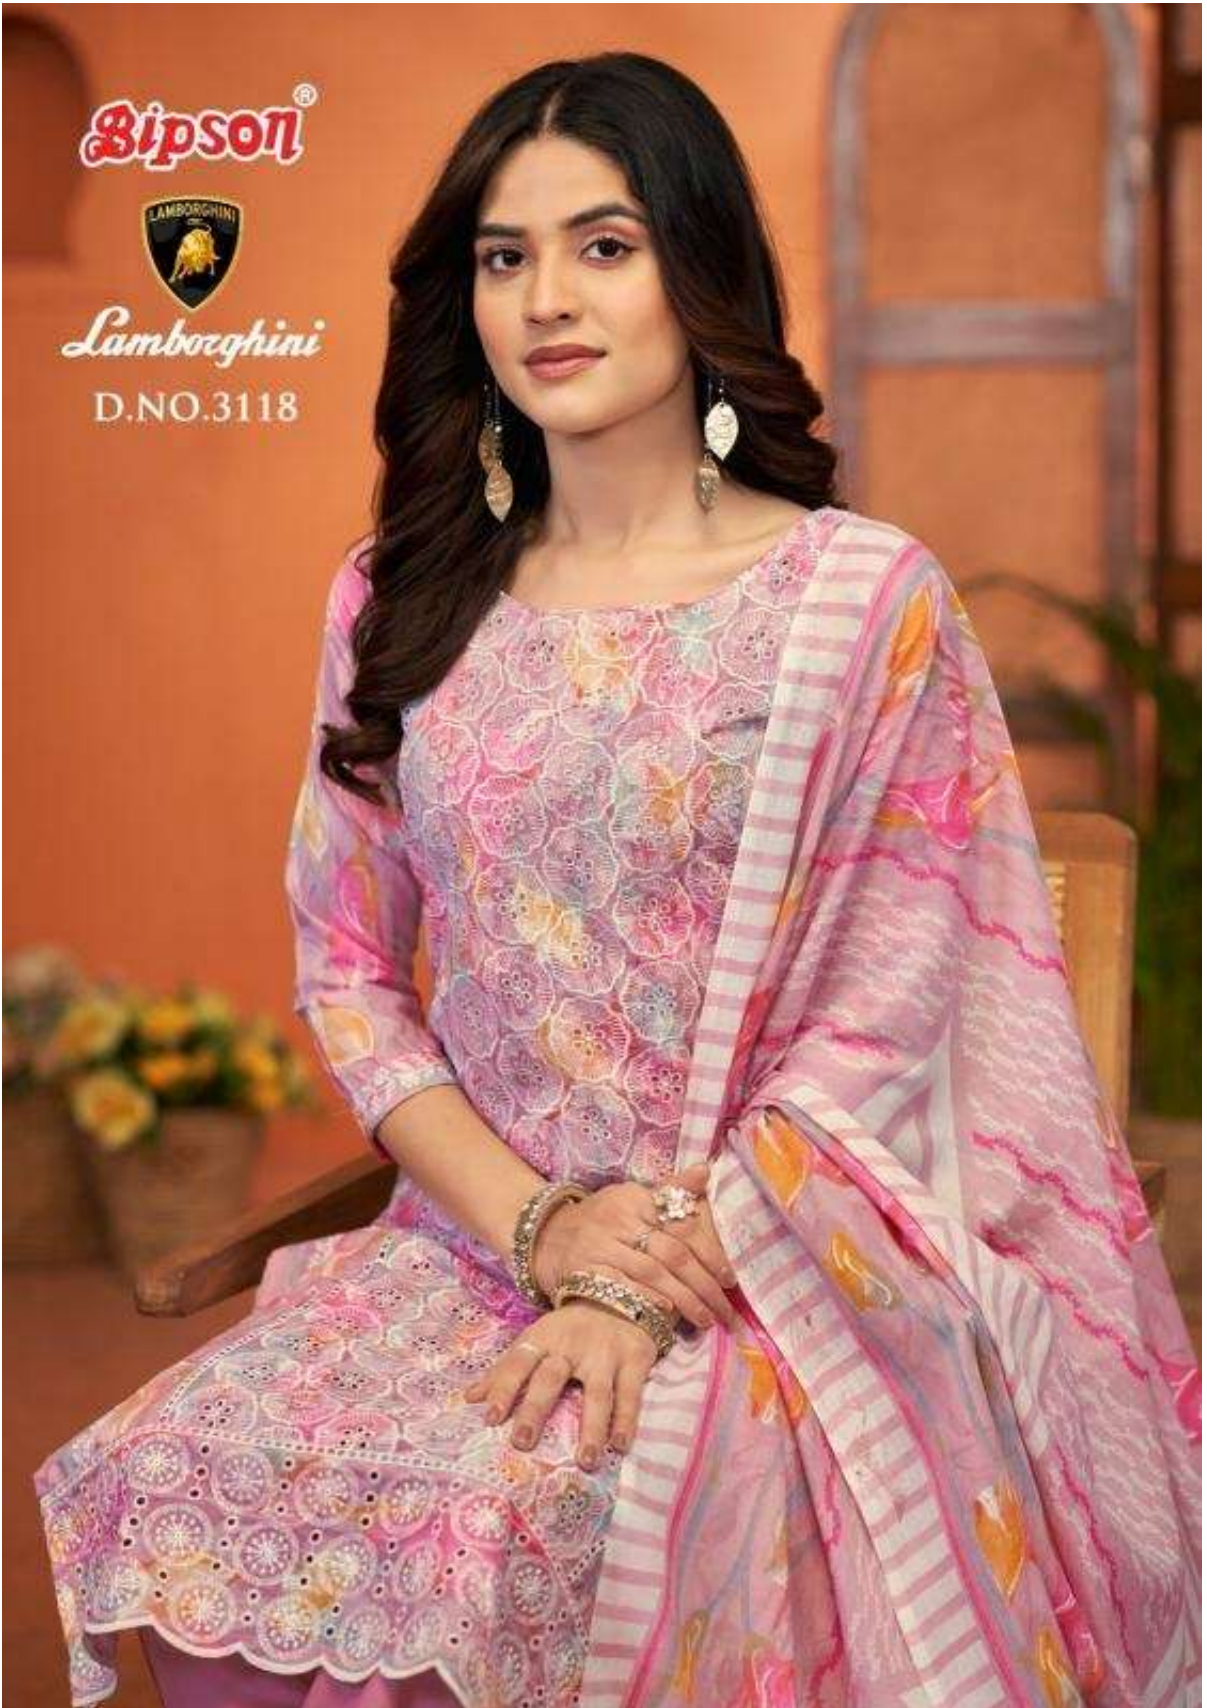

Gipson[®]

Lamborghini

D.NO.3118

Gipson[®]

Lamborghini

D.No :- 3118

TOP :- PURE COTTON PRINT WITH
HEAVY SCHIFFLI WORK

BOTTOM :- PURE COTTON DYED

DUPATTA :- PURE COTTON PRINT

Gipson®

Lamborghini

TOP :- PURE COTTON PRINT WITH
HEAVY SCHIFFLI WORK

BOTTOM :- PURE COTTON DYED

DUPATTA :- PURE COTTON PRINT

D.NO.3118-A

Gipson®

Lamborghini

TOP :- PURE COTTON PRINT WITH
HEAVY SCHIFFLI WORK

BOTTOM :- PURE COTTON DYED

DUPATTA :- PURE COTTON PRINT

D.NO.3118-B

Gipson[®]

Lamborghini

D.NO.3118

TOP :- PURE COTTON PRINT WITH
HEAVY SCHIFFLI WORK

BOTTOM :- PURE COTTON DYED

DUPATTA :- PURE COTTON PRINT

D.NO.3118-D