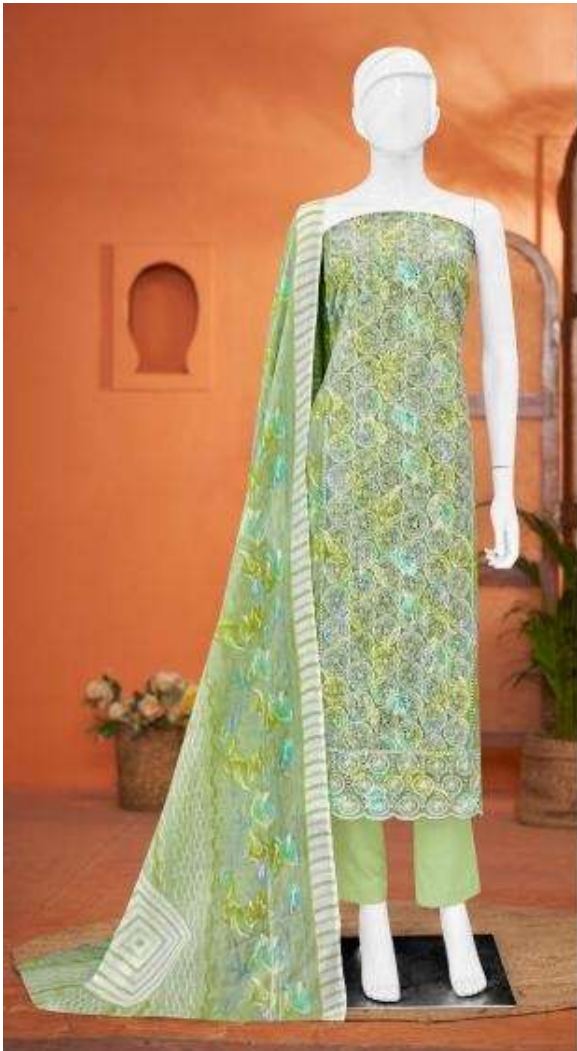

Gipson[®]

Lamborghini

D.NO.3118

Gipson[®]

Lamborghini

D.No :- 3118

TOP :- PURE COTTON PRINT WITH
HEAVY SCHIFFLI WORK

BOTTOM :- PURE COTTON DYED

DUPATTA :- PURE COTTON PRINT

Gipson®

Lamborghini

TOP :- PURE COTTON PRINT WITH
HEAVY SCHIFFLI WORK

BOTTOM :- PURE COTTON DYED

DUPATTA :- PURE COTTON PRINT

D.NO.3118-A

Gipson®

Lamborghini

TOP :- PURE COTTON PRINT WITH
HEAVY SCHIFFLI WORK

BOTTOM :- PURE COTTON DYED

DUPATTA :- PURE COTTON PRINT

D.NO.3118-B

Gipson[®]

Lamborghini

D.NO.3118

TOP :- PURE COTTON PRINT WITH
HEAVY SCHIFFLI WORK

BOTTOM :- PURE COTTON DYED

DUPATTA :- PURE COTTON PRINT

D.NO.3118-D