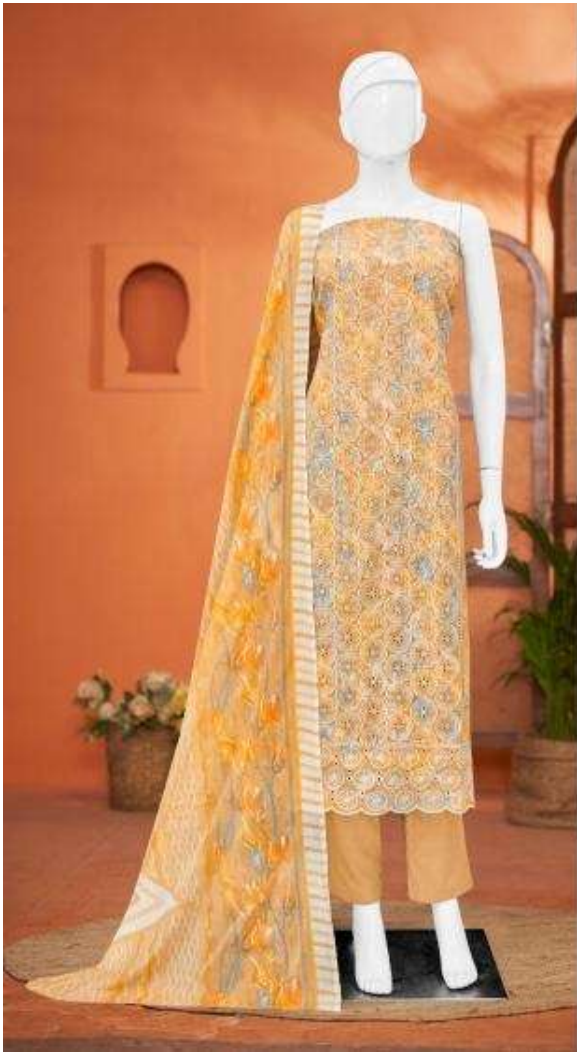

Gipson[®]

Lamborghini

D.NO.3118

Gipson[®]

Lamborghini

D.No :- 3118

TOP :- PURE COTTON PRINT WITH
HEAVY SCHIFFLI WORK

BOTTOM :- PURE COTTON DYED

DUPATTA :- PURE COTTON PRINT

Gipson®

Lamborghini

TOP :- PURE COTTON PRINT WITH
HEAVY SCHIFFLI WORK

BOTTOM :- PURE COTTON DYED

DUPATTA :- PURE COTTON PRINT

D.NO.3118-A

Gipson®

Lamborghini

TOP :- PURE COTTON PRINT WITH
HEAVY SCHIFFLI WORK

BOTTOM :- PURE COTTON DYED

DUPATTA :- PURE COTTON PRINT

D.NO.3118-B

Gipson[®]

Lamborghini

D.NO.3118

TOP :- PURE COTTON PRINT WITH
HEAVY SCHIFFLI WORK

BOTTOM :- PURE COTTON DYED

DUPATTA :- PURE COTTON PRINT

D.NO.3118-D