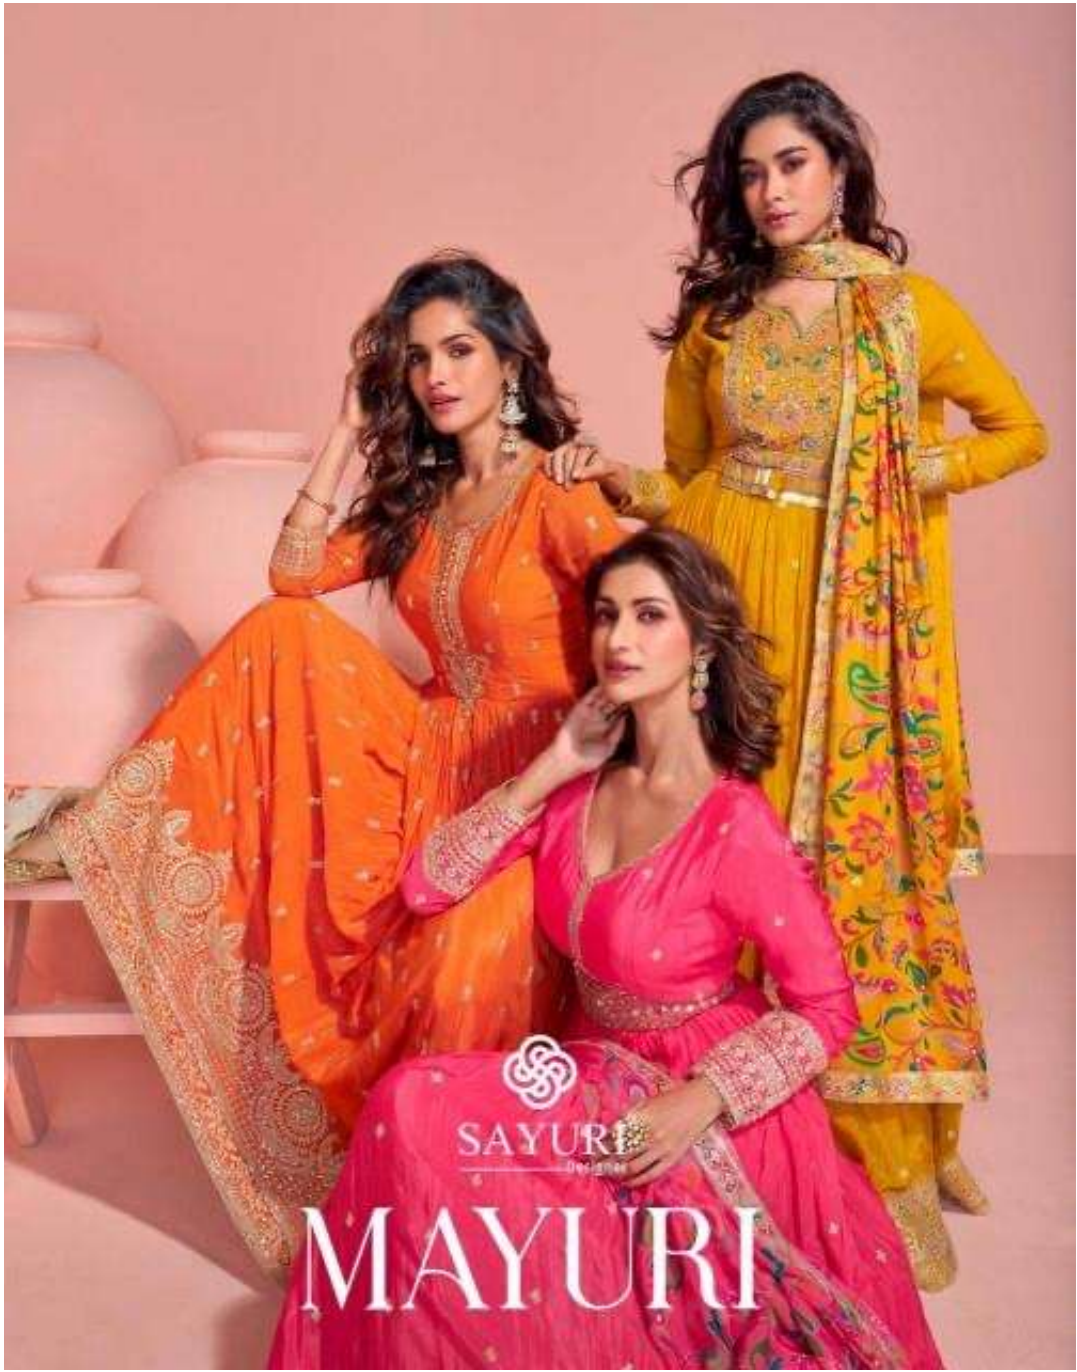

SAYURI
DESIGN

MAYURI

Katharine (model) is styled with the abaya collection by SAYYED. She makes your every moment unaltingly cherished.

SAYURI
DESIGN

MAYURI

"universe"

• • • • •

SAYURI[®]
Designer