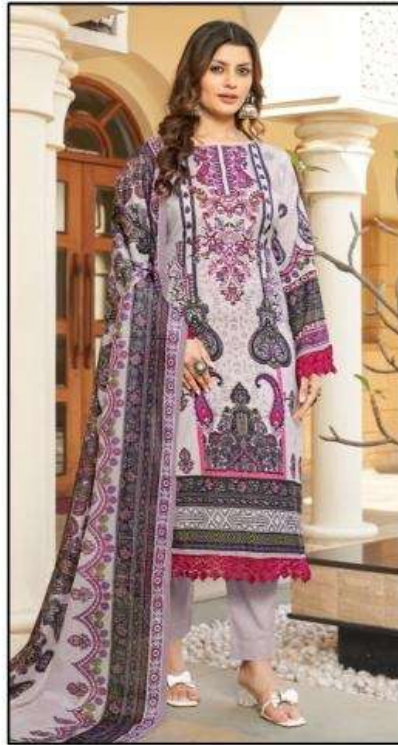

3002

M
Mishri®
Creation
100 % Cotton Salwar Suits

PUSHPA
Lawn Cotton With Lace