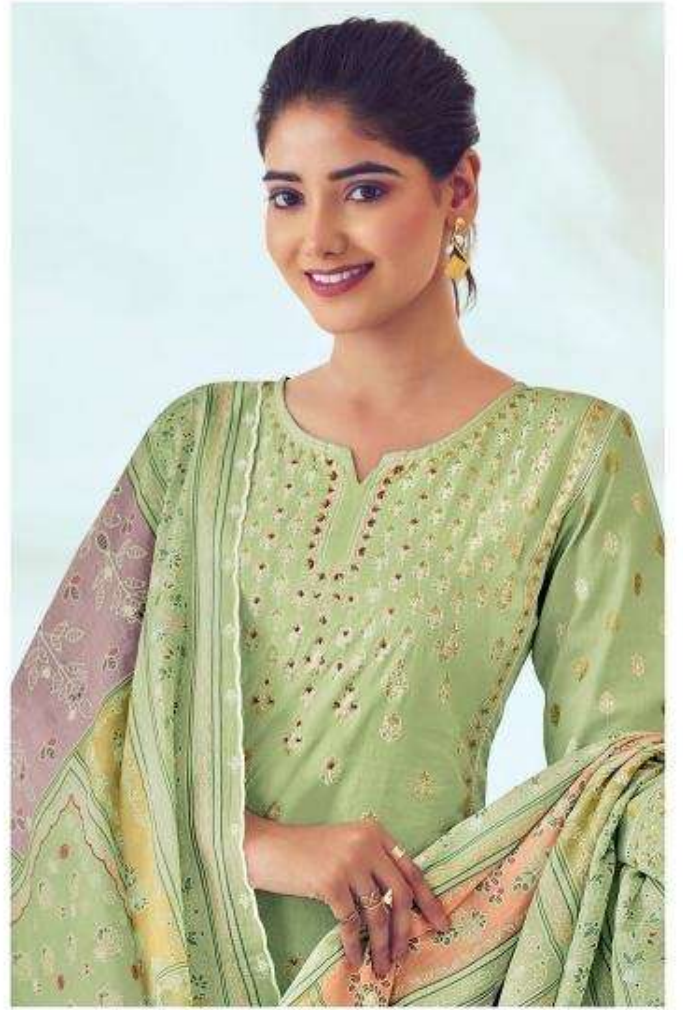

Reyna®  
Lucknowi  
25

10245

10246

10247

10248

*Reyna*<sup>®</sup>  
Lucknowi  
25

*Reyna*<sup>®</sup>

CATALOGUE NAME	DESCRIPTION	DESIGN NO.	PRICE
Lucknowi 25	<b>TOP</b> SUPERIOR COTTON LUCKNOWI PRINT WITH HANDWORK AND LACES WITH EXTRA SLEEVE	10237	1495/-
	<b>BOTTOM</b> SUPERIOR COTTON SOLID WITH LACES	10238	1495/-
	<b>DUPATTA</b> SUPERIOR COTTON MAL DUPATTA DIGITAL PRINT WITH EMBROIDERY AND SCALLOP AND TASSELS ON ALL SIDE	10239	1495/-
		10240	1495/-