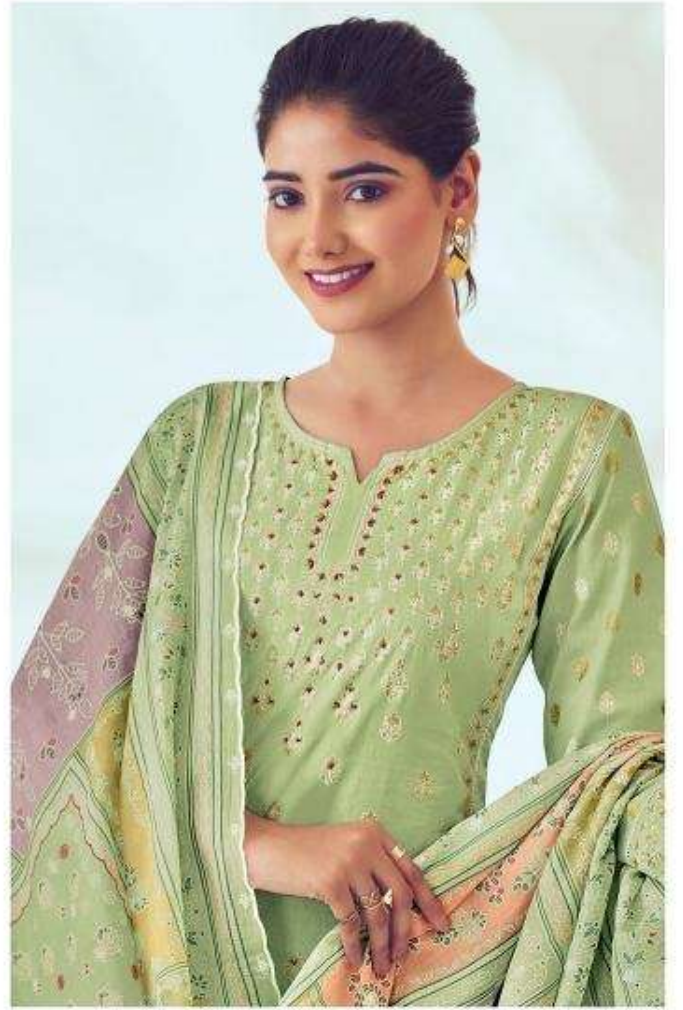

Reyna®  
Lucknowi  
25

10245

10246

10247

10248

*Reyna*<sup>®</sup>  
Lucknowi  
25

*Reyna*<sup>®</sup>

| CATALOGUE NAME | DESCRIPTION   | DESIGN NO. | PRICE  |
|----------------|---|------------|--------|
| Lucknowi<br>25 | <b>TOP</b><br>SUPERIOR COTTON LUCKNOWI PRINT WITH<br>HANDWORK AND LACES WITH EXTRA SLEEVE                             | 10237      | 1495/- |
|                | <b>BOTTOM</b><br>SUPERIOR COTTON SOLID WITH LACES   | 10238      | 1495/- |
|                | <b>DUPATTA</b><br>SUPERIOR COTTON MAL DUPATTA DIGITAL PRINT<br>WITH EMBROIDERY AND SCALLOP AND TASSELS<br>ON ALL SIDE | 10239      | 1495/- |
|                |   | 10240      | 1495/- |