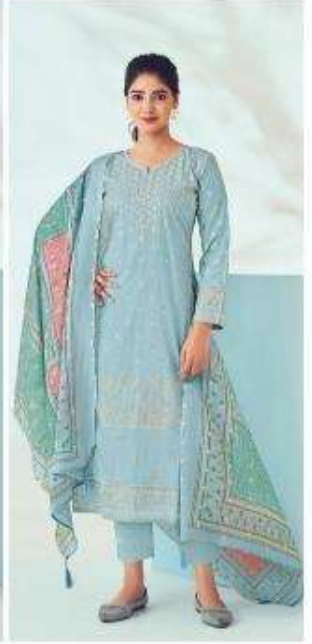

Reyna®  
Lucknowi  
25

10245

10246

10247

10248

*Reyna*<sup>®</sup>  
Lucknowi  
25

*Reyna*<sup>®</sup>

CATALOGUE NAME	DESCRIPTION	DESIGN NO.	PRICE
Lucknowi 25	<b>TOP</b> SUPERIOR COTTON LUCKNOWI PRINT WITH HANDWORK AND LACES WITH EXTRA SLEEVE	10237	1495/-
	<b>BOTTOM</b> SUPERIOR COTTON SOLID WITH LACES	10238	1495/-
	<b>DUPATTA</b> SUPERIOR COTTON MAL DUPATTA DIGITAL PRINT WITH EMBROIDERY AND SCALLOP AND TASSELS ON ALL SIDE	10239	1495/-
		10240	1495/-