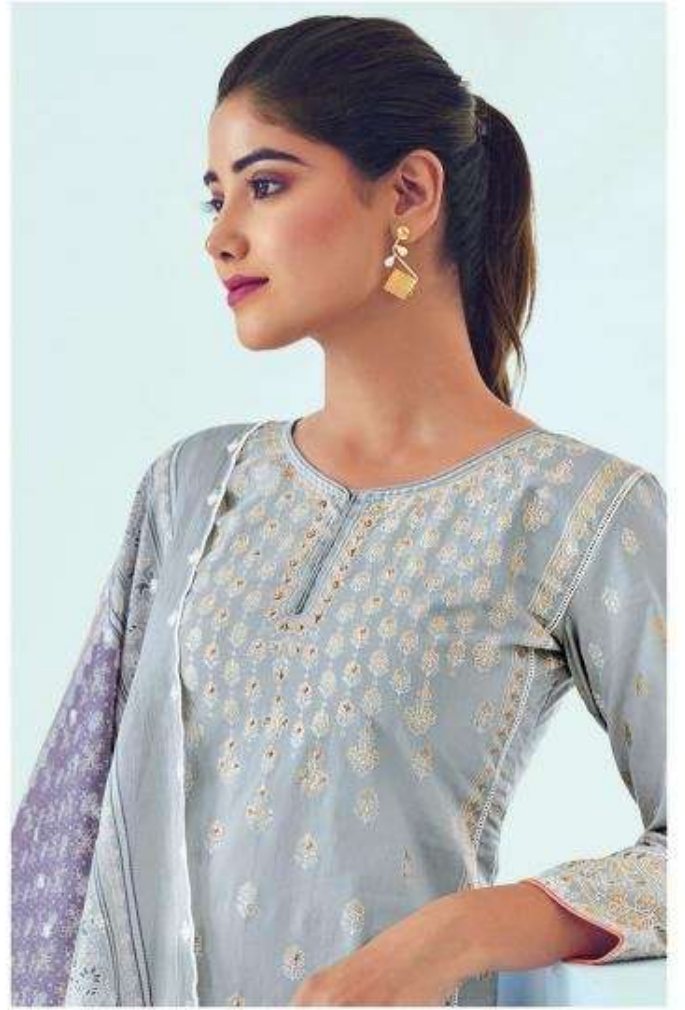

Reyna®  
Lucknowi  
25

10245

10246

10247

10248

*Reyna*<sup>®</sup>  
Lucknowi  
25

*Reyna*<sup>®</sup>

CATALOGUE NAME	DESCRIPTION	DESIGN NO.	PRICE
Lucknowi 25	<b>TOP</b> SUPERIOR COTTON LUCKNOWI PRINT WITH HANDWORK AND LACES WITH EXTRA SLEEVE	10237	1495/-
	<b>BOTTOM</b> SUPERIOR COTTON SOLID WITH LACES	10238	1495/-
	<b>DUPATTA</b> SUPERIOR COTTON MAL DUPATTA DIGITAL PRINT WITH EMBROIDERY AND SCALLOP AND TASSELS ON ALL SIDE	10239	1495/-
		10240	1495/-