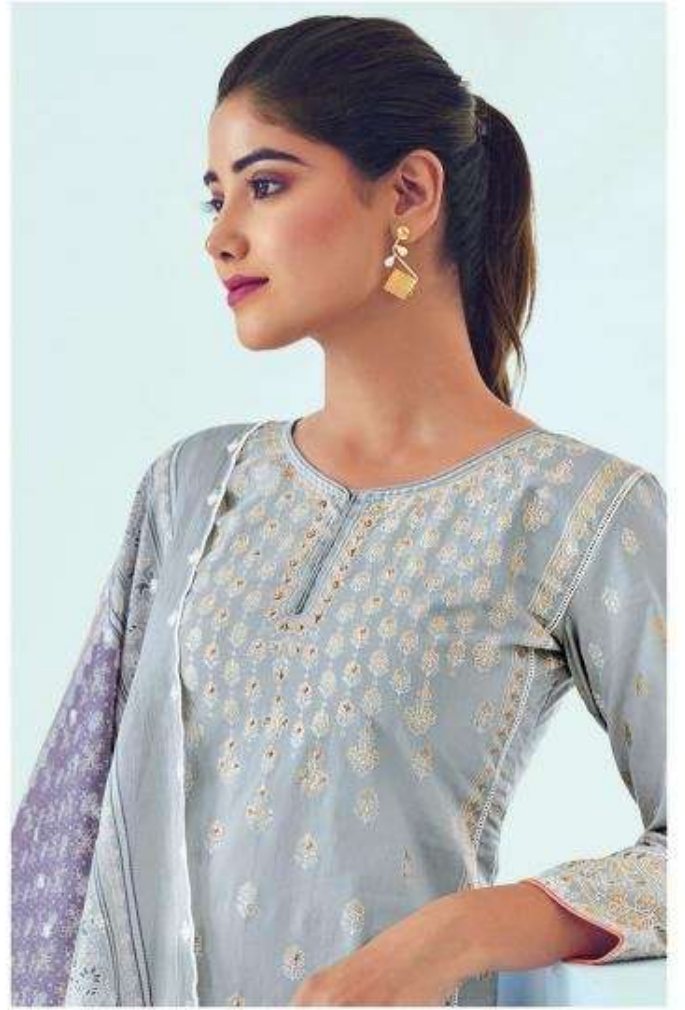

Reyna®  
Lucknowi  
25

10245

10246

10247

10248

*Reyna*<sup>®</sup>  
Lucknowi  
25

*Reyna*<sup>®</sup>

| CATALOGUE NAME | DESCRIPTION   | DESIGN NO. | PRICE  |
|----------------|---|------------|--------|
| Lucknowi<br>25 | <b>TOP</b><br>SUPERIOR COTTON LUCKNOWI PRINT WITH<br>HANDWORK AND LACES WITH EXTRA SLEEVE                             | 10237      | 1495/- |
|                | <b>BOTTOM</b><br>SUPERIOR COTTON SOLID WITH LACES   | 10238      | 1495/- |
|                | <b>DUPATTA</b><br>SUPERIOR COTTON MAL DUPATTA DIGITAL PRINT<br>WITH EMBROIDERY AND SCALLOP AND TASSELS<br>ON ALL SIDE | 10239      | 1495/- |
|                |   | 10240      | 1495/- |