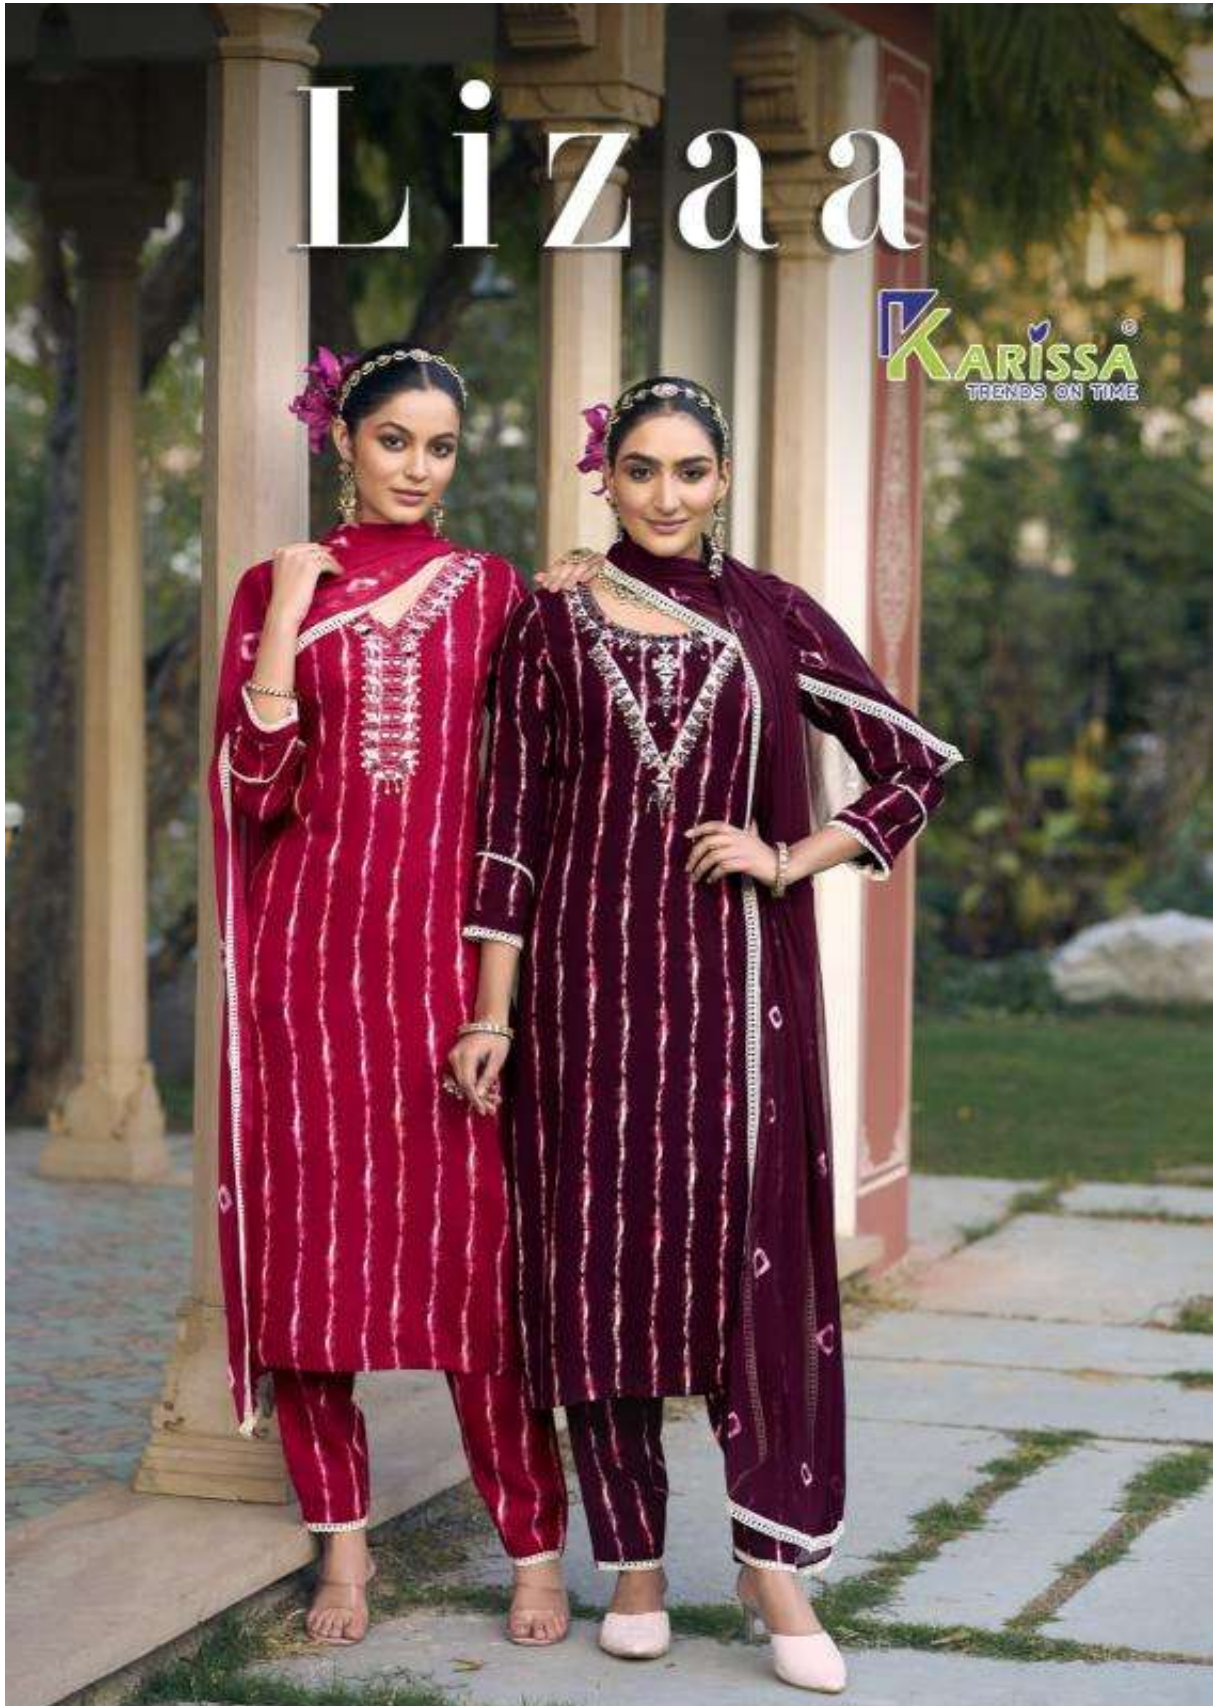

# Lizaa

**KARISSA**  
TRENDS ON TIME

# Lizaa

**KARISSA**  
TRENDS ON TIME

Existence AHEAD OF YOUR CONTEMPORARIES.

**KARISSA**  
TRENDS ON TIME

1004

*Champagne*  
BRILLIANT SIGNATURE

**KARISSA**  
TRENDS ON TIME

	FABRICS DETAILS
[STYLE]	STRAIGHT CUT TOP BOTTOM DUPATTA
[TOP + BOTTOM]	PREMIUM REYON PRINT THREAD WORK WITH REAL MIRROR WORK WITH HAND WORK
[DUPATTA]	PREMIUM PURE NAZNEEN WITH LACE