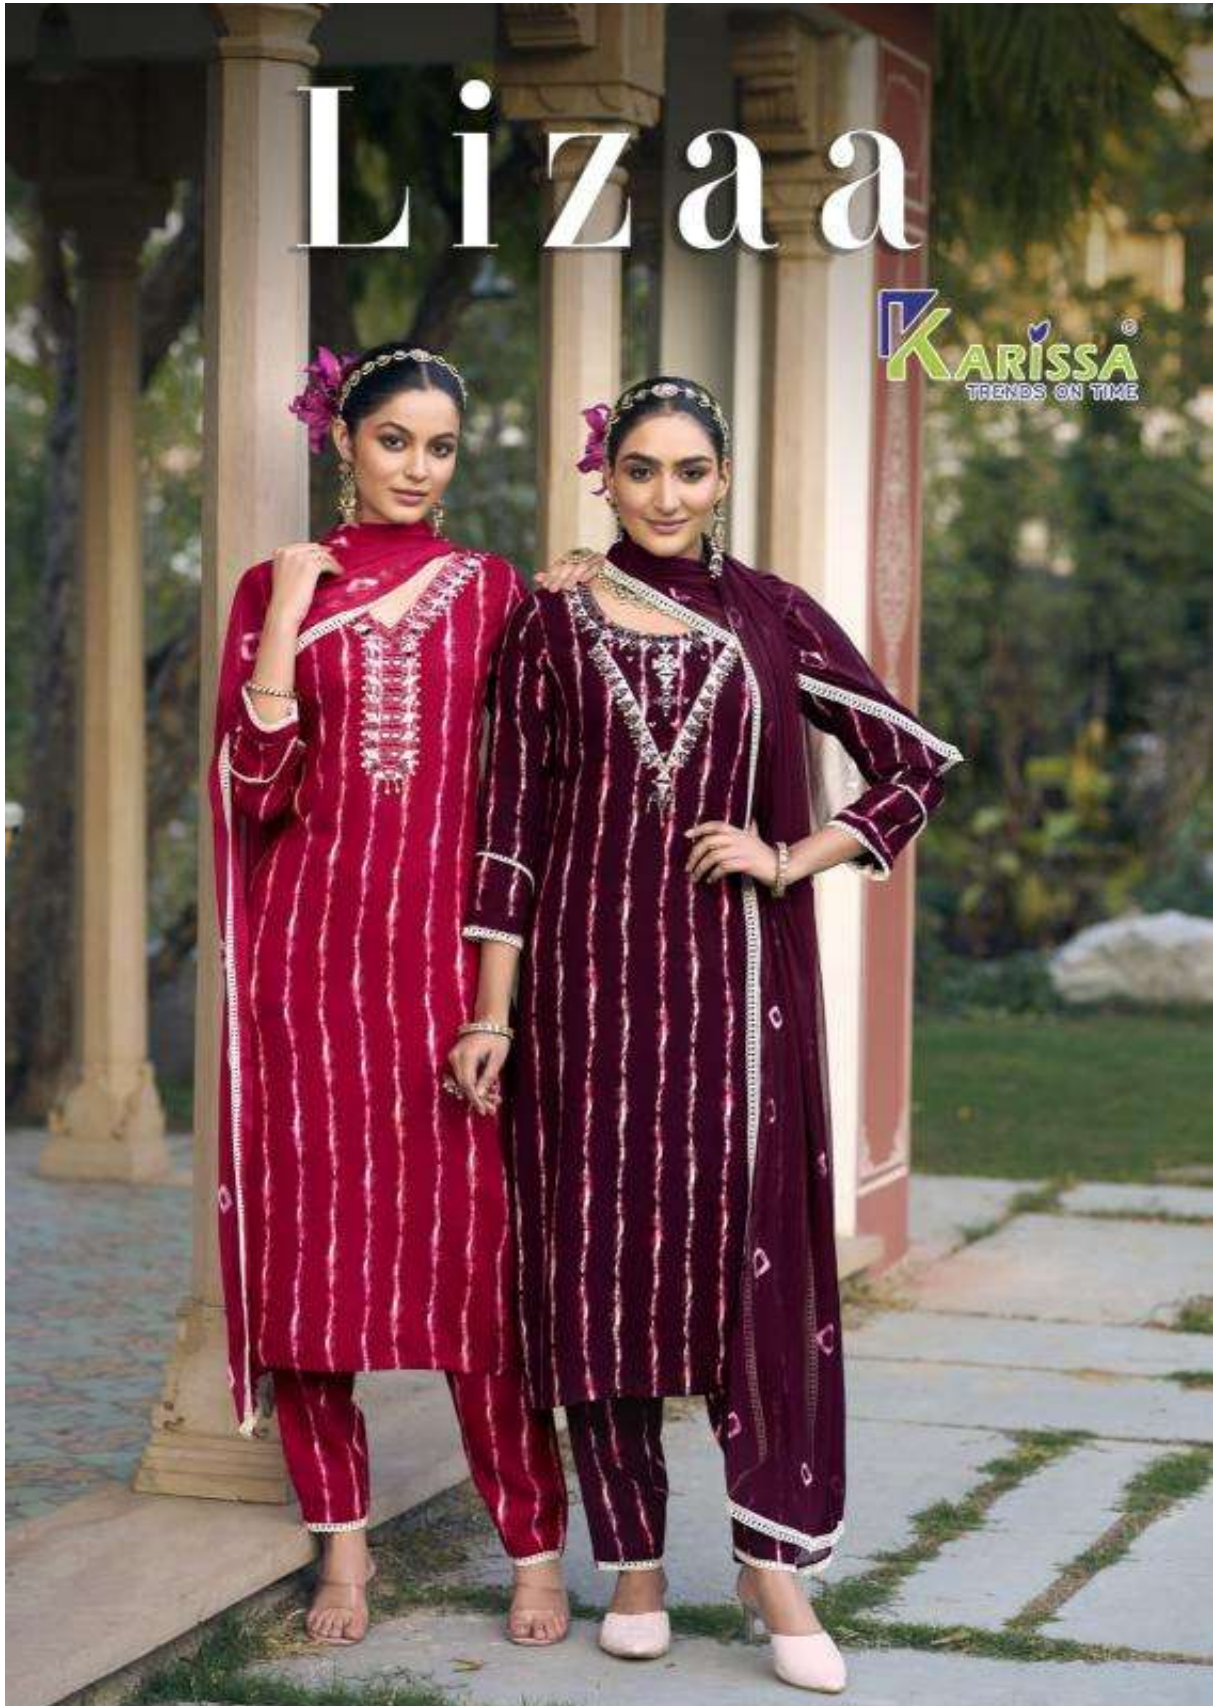

Lizaa

KARISSA
TRENDS ON TIME

Lizaa

KARISSA
TRENDS ON TIME

Existence AHEAD OF YOUR CONTEMPORARIES.

KARISSA
TRENDS ON TIME

1004

Champagne
BRILLIANT SIGNATURE

KARISSA
TRENDS ON TIME

	FABRICS DETAILS
[STYLE]	STRAIGHT CUT TOP BOTTOM DUPATTA
[TOP + BOTTOM]	PREMIUM REYON PRINT THREAD WORK WITH REAL MIRROR WORK WITH HAND WORK
[DUPATTA]	PREMIUM PURE NAZNEEN WITH LACE