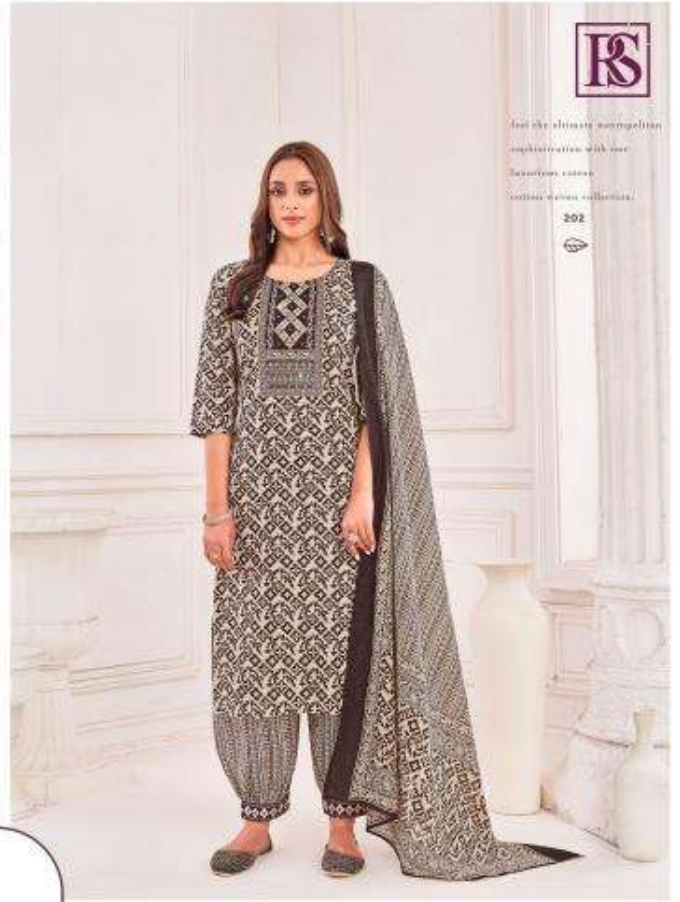

**Rani**

POCKET IN AFGHANI BOTTOM

# FEMININE

*get another softness choice for your summer days.*

203

For the ultimate sophistication  
embroidered with our  
luxurious cotton  
artisan woven collection.

202

www.itsshowtime.com

IT'S SHOW TIME

# RE-INVENT YOURSELF

Intense look into women with frilly lines.

206

201

202

205

206

203