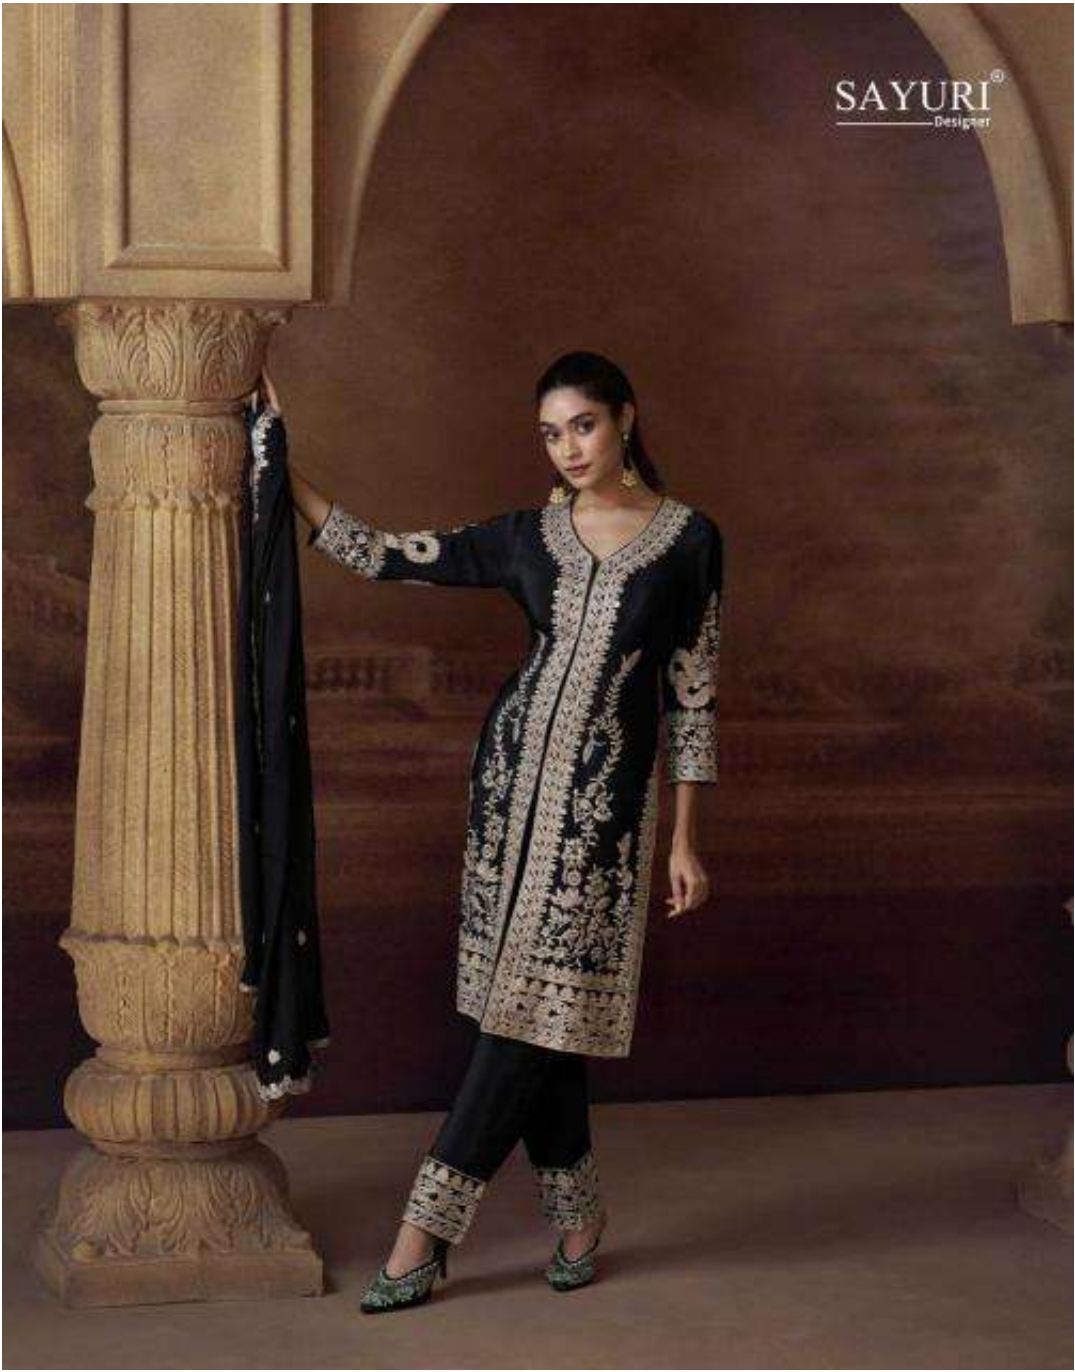

SAYURI®
Designer