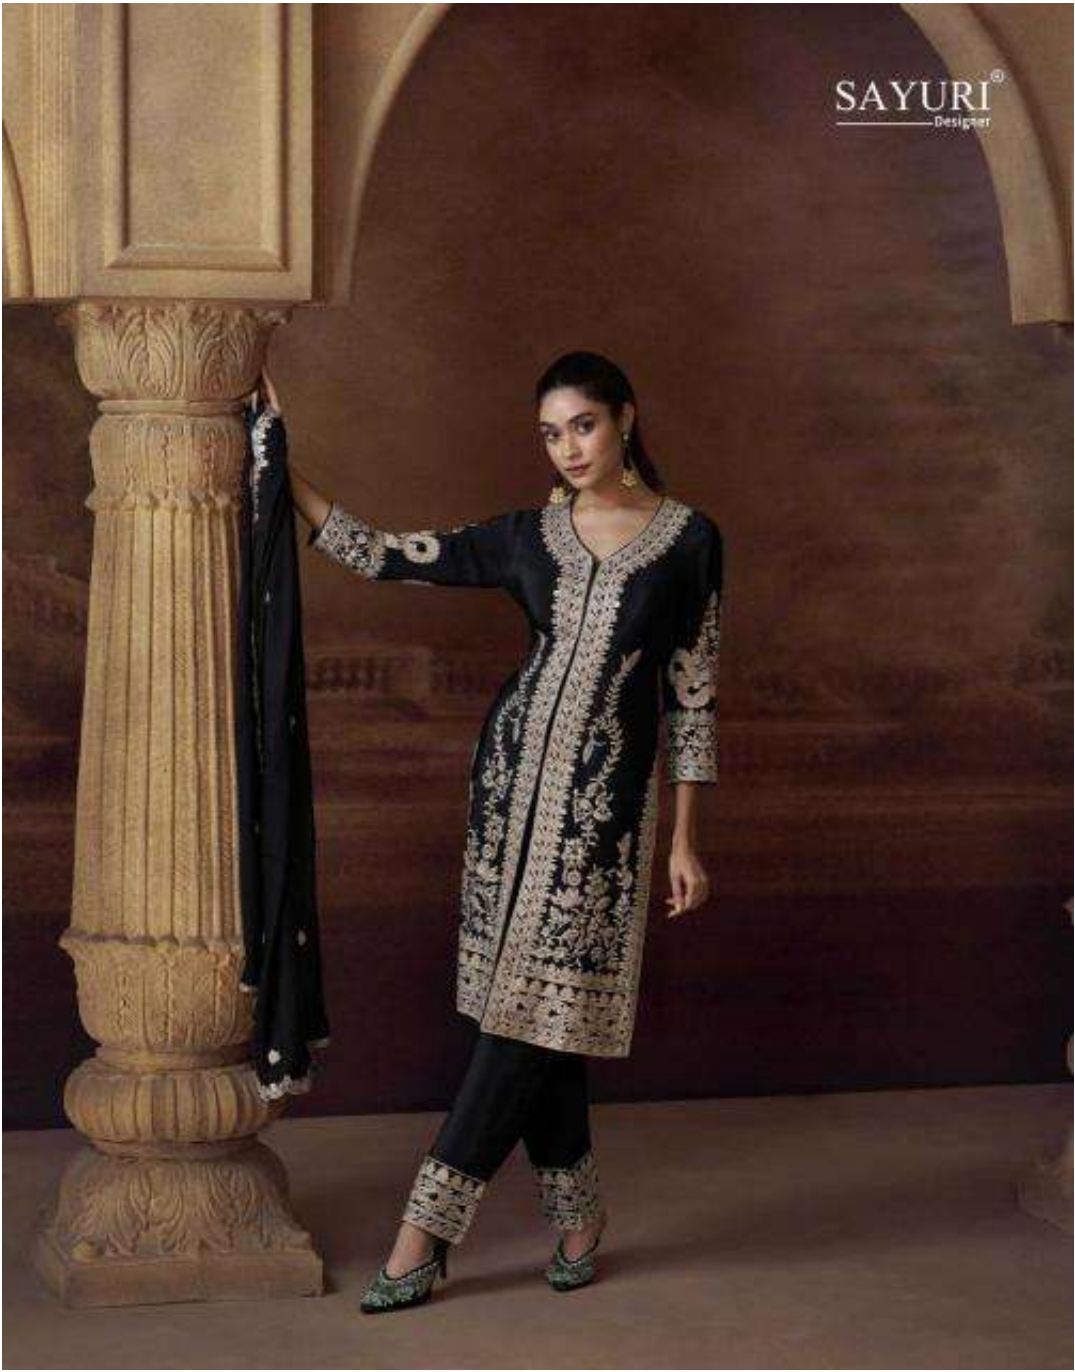

SAYURI[®]
Designer

A L E M Z E B

/ THE MAJESTIC LOOK

The ethnic yet contemporary fashion story enriches
your hopes and dreams for a perfect dress!

• 5780 •

SAYURI[®]
Designer

SAYURI[®]
Designer

SAYURI®
Designer

The blend of thoughtful detailing and deep hues
have a wonderful clothing treat this season!

5779

SAYURI[®]
Designer

SAYURI[®]
Designer

THE MAJESTIC LOOK

5779

HOPEFUL

The ethnic yet contemporary fashion style
entire your hopes and dreams for a perfect dress!