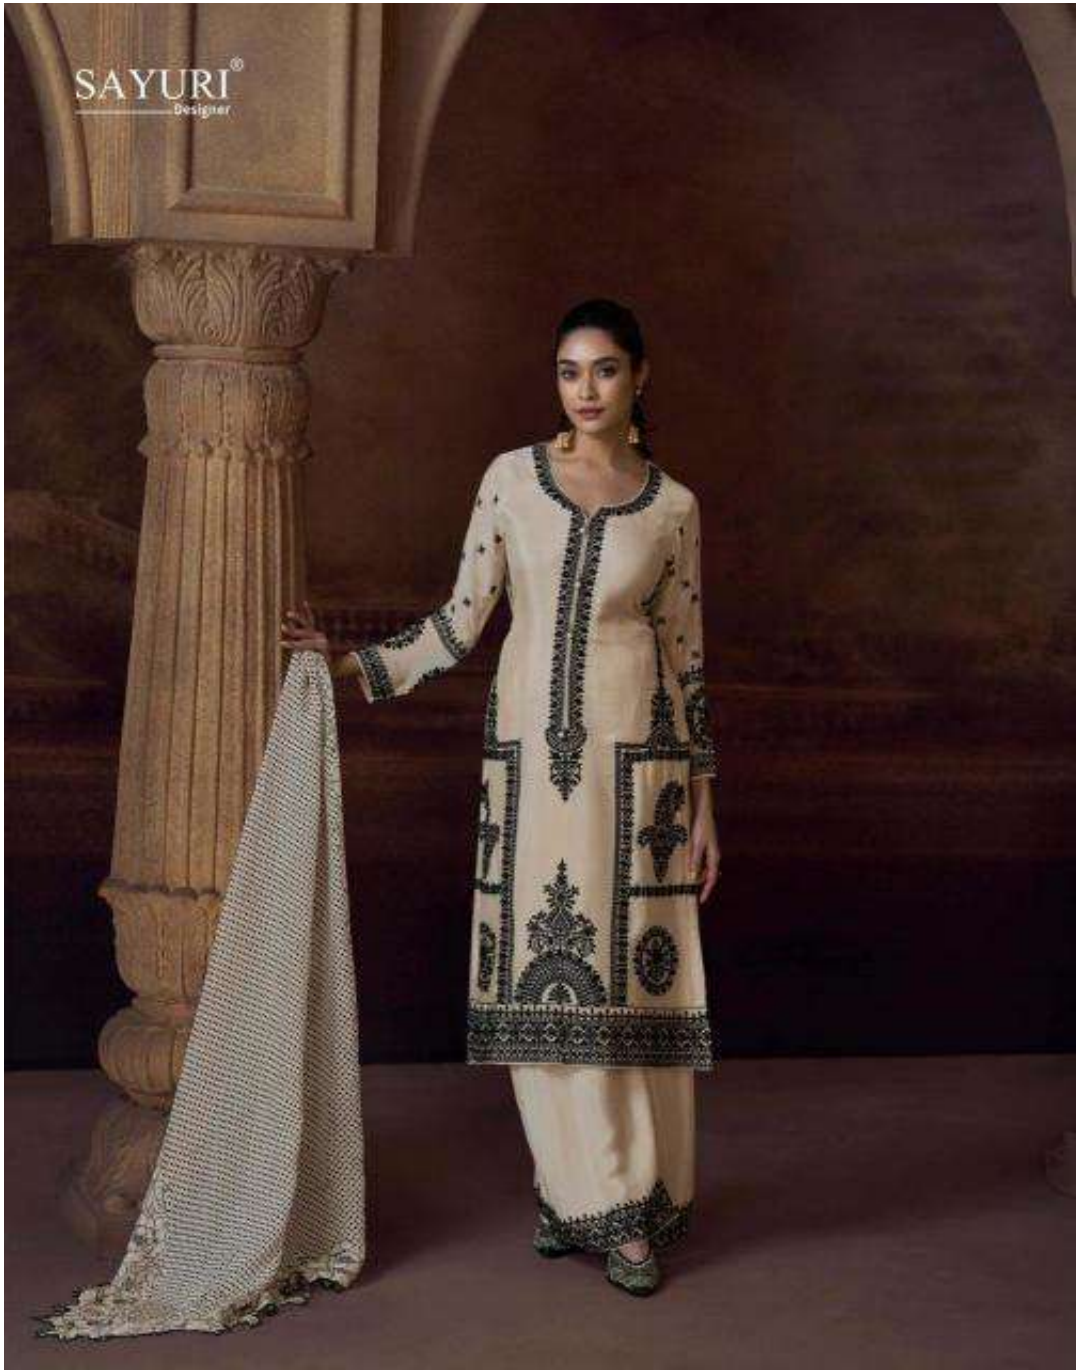

SAYURI[®]
Designer

A L E M Z E B

/ THE MAJESTIC LOOK

The ethnic yet contemporary fashion story enriches
your hopes and dreams for a perfect dress!

• 5780 •

SAYURI[®]
Designer

SAYURI[®]
Designer

SAYURI®
Designer

The blend of thoughtful detailing and deep hues
have a wonderful clothing treat this season!

5779

SAYURI[®]
Designer

SAYURI[®]
Designer

THE MAJESTIC LOOK

5779

HOPEFUL

The ethnic yet contemporary fashion style
entire your hopes and dreams for a perfect dress!