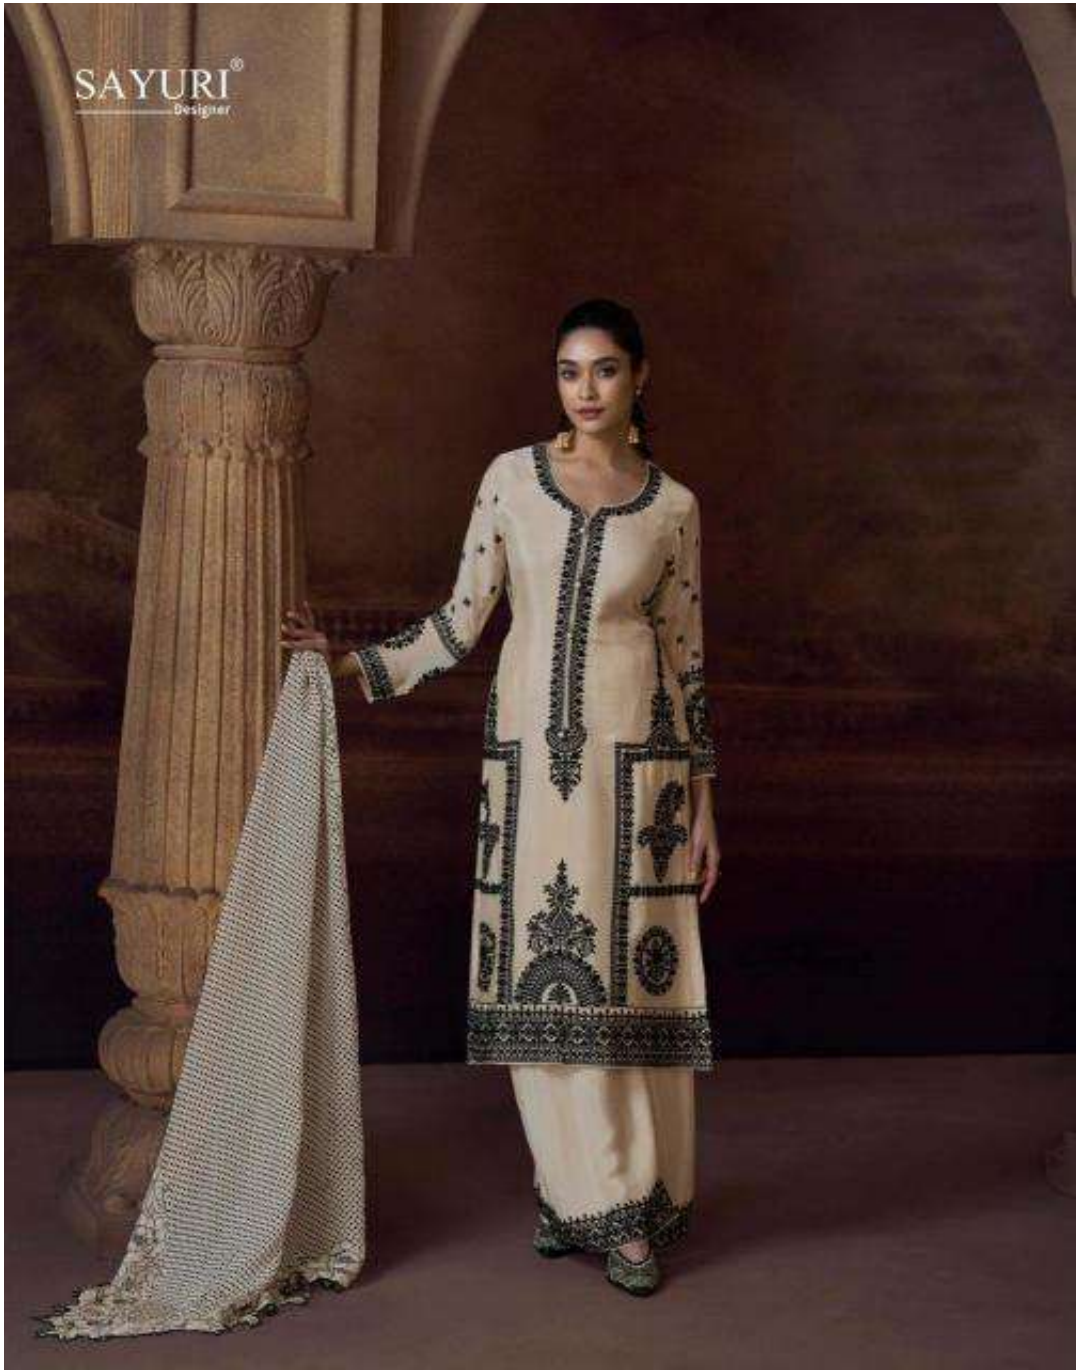

SAYURI<sup>®</sup>  
Designer

A L E M Z E B

/ THE MAJESTIC LOOK

The ethnic yet contemporary fashion story enriches  
your hopes and dreams for a perfect dress!

5780

**SAYURI**<sup>®</sup>  
Designer

SAYURI<sup>®</sup>  
Designer