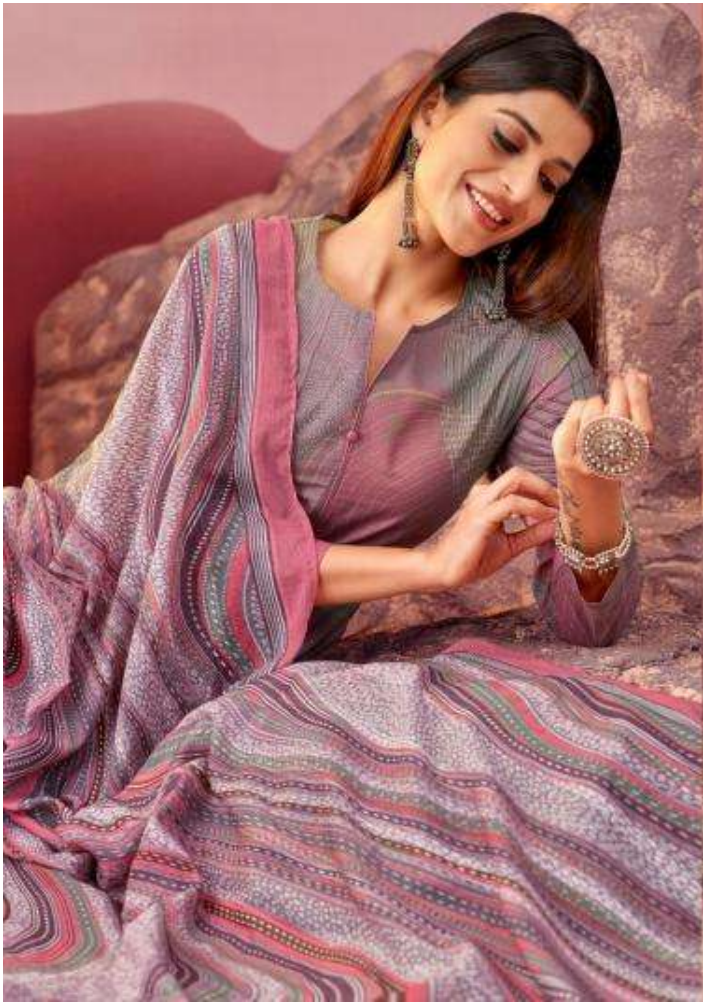

ای سائیرہ

Esaira<sup>®</sup>

A PRODUCT OF

Esta<sup>®</sup>  
DESIGNS

BELONA

Women are exquisite and fragile. They need to be  
graced with mesmerizing patterns.

1003

ای سائره  
Esaira

Model wearing the outfit is for illustrative purposes only.  
Color may vary slightly from the actual color of the fabric.

1001

Nothing unbelievable exists with  
freshness in shilling for perfect charming appearance of you.

**PASTEL HUES**

Glowing radiant through the mists of woman  
transforms you in the goddesses you wish to be... Explore  
eternal beauty with delicate hues of green for a soft touch of romance.