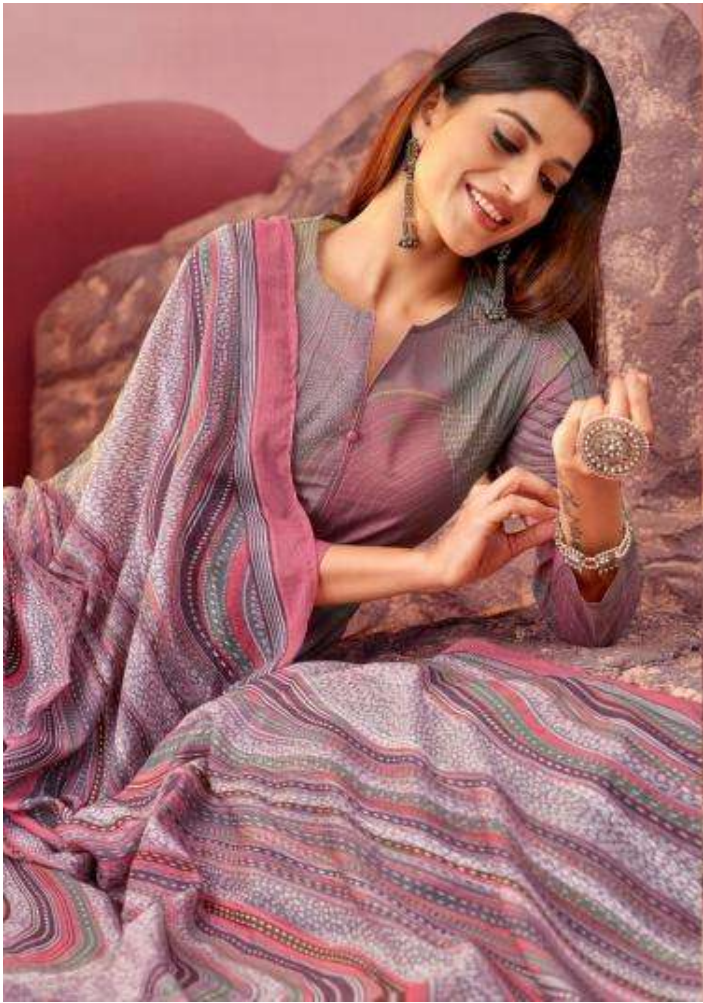

ای سائیرہ

Esaira[®]

A PRODUCT OF

Esta[®]
DESIGNS

BELONA

Women are exquisite and fragile. They need to be
graced with mesmerizing patterns.

1003

ای سائره
Esaira

Model wearing the outfit is for illustrative purposes only.
Color may vary slightly from the actual color of the fabric.

1001

Nothing unbelievable exists with
freshness in shilling for perfect charming appearance of you.

ای سائیرہ
Esaira

PASTEL HUES

Glowing radiant through the mists of woman
transforms you in the goddesses you wish to be... Explore
eternal beauty with delicate hues of green for a soft touch of romance.