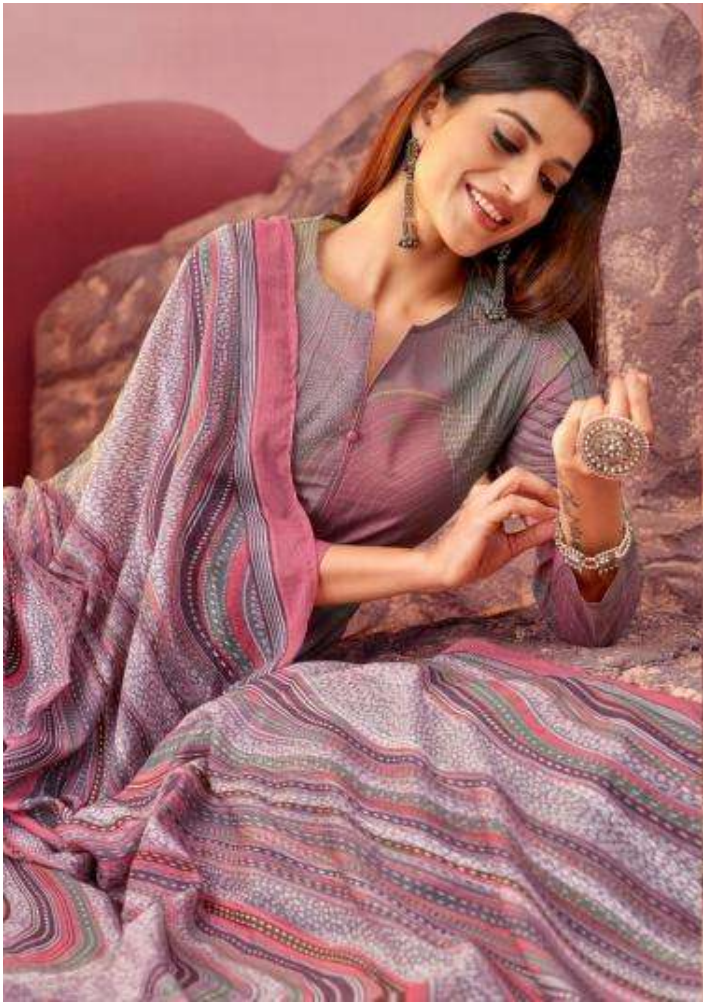

ای سائیرہ

Esaira[®]

A PRODUCT OF

Esta[®]
DESIGNS

BELONA

Women are exquisite and fragile. They need to be
graced with mesmerizing patterns.

1003

ای سائره
Esaira

Model wearing the fabric is not intended to be used for any other purpose than the one intended for the fabric.

1001

Nothing unbelievable exists with
freshness in shilling for perfect charming appearance of you.

ای سائرا
Esaira

PASTEL HUES

Glowing radiant through the mists of woman
transforms you in the goddesses you wish to be... Explore
eternal beauty with delicate hues of green for a soft touch of romance.