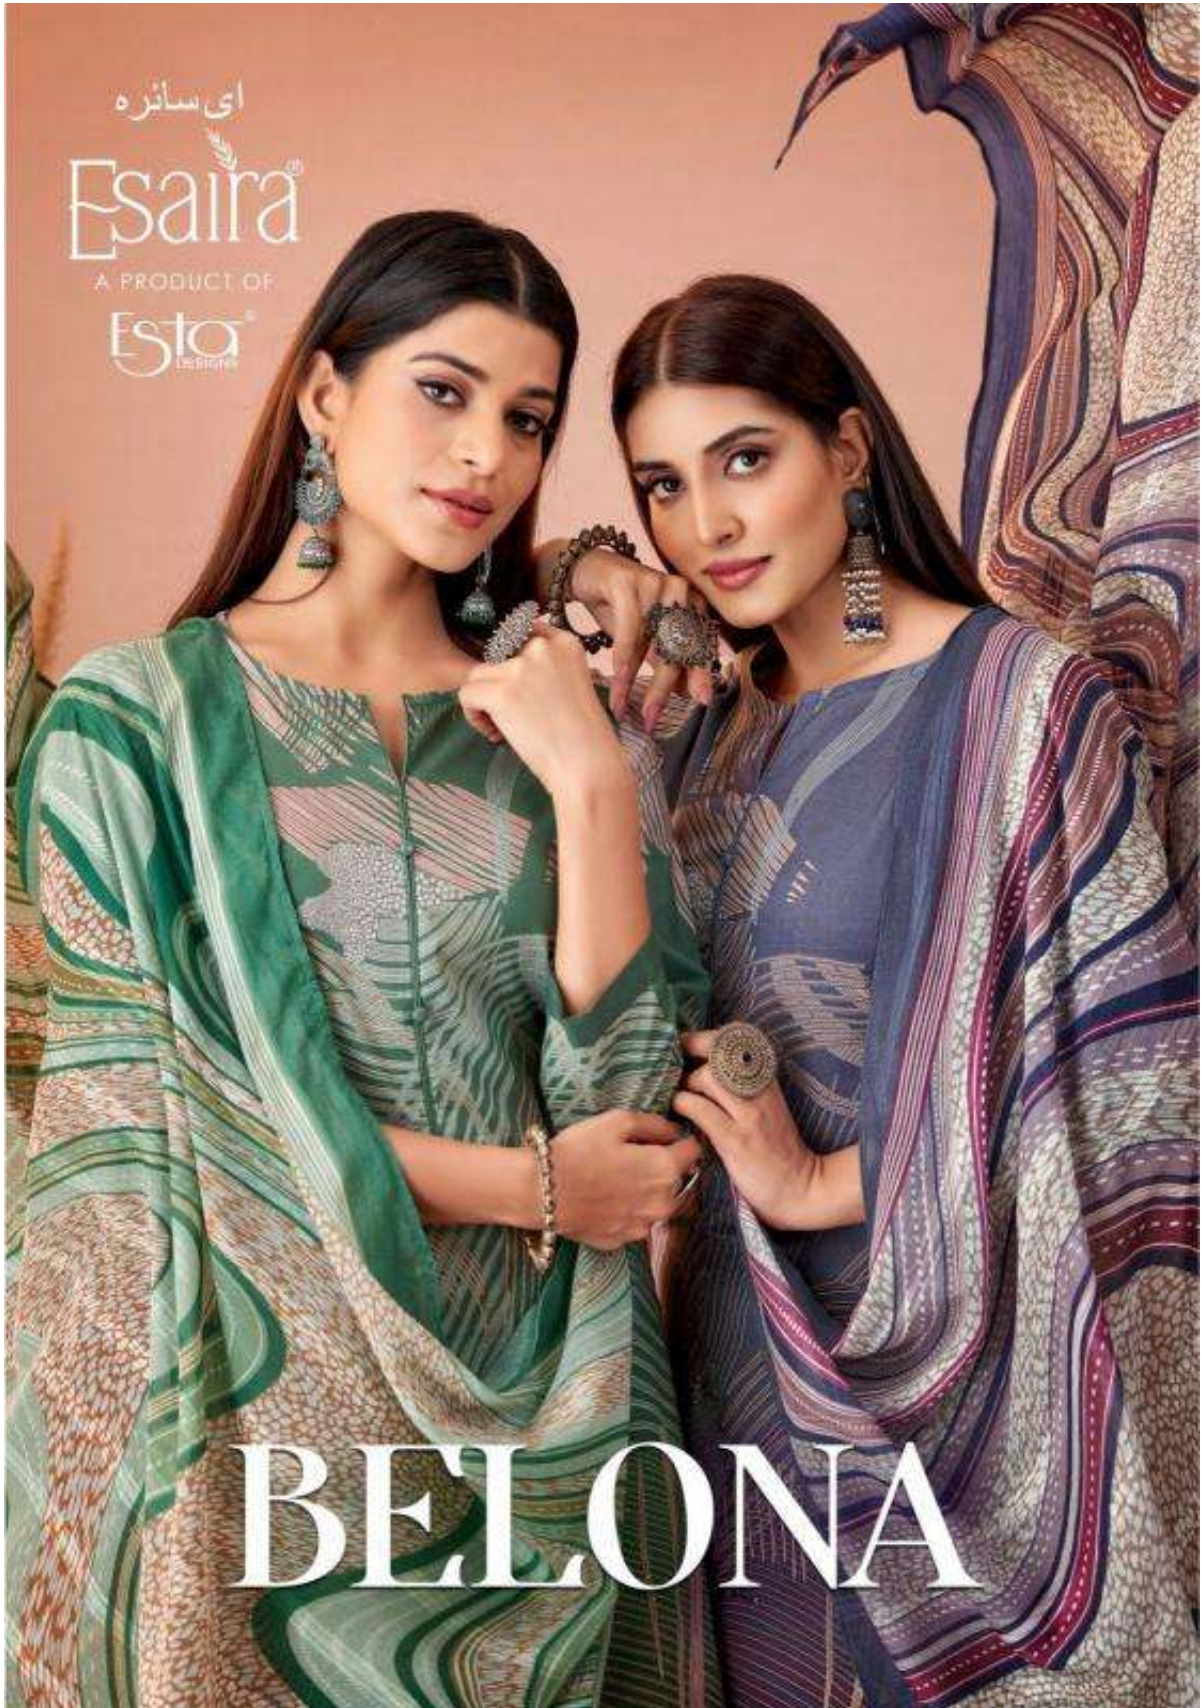

ای سائیرہ

Esaira[®]

A PRODUCT OF

Esta[®]
DESIGNS

BELONA

Women are exquisite and fragile. They need to be
graced with mesmerizing patterns.

1003

ای سائره
Esaira

Model wearing the outfit is for illustrative purposes only.
Color may vary slightly from the actual color of the fabric.

1001

Nothing unbelievable exists with
freshness in shilling for perfect charming appearance of you.

ای سائیرہ
Esaira

PASTEL HUES

Glowing radiant through the mists of woman
transforms you in the goddesses you wish to be... Explore
eternal beauty with delicate hues of green for a soft touch of romance.