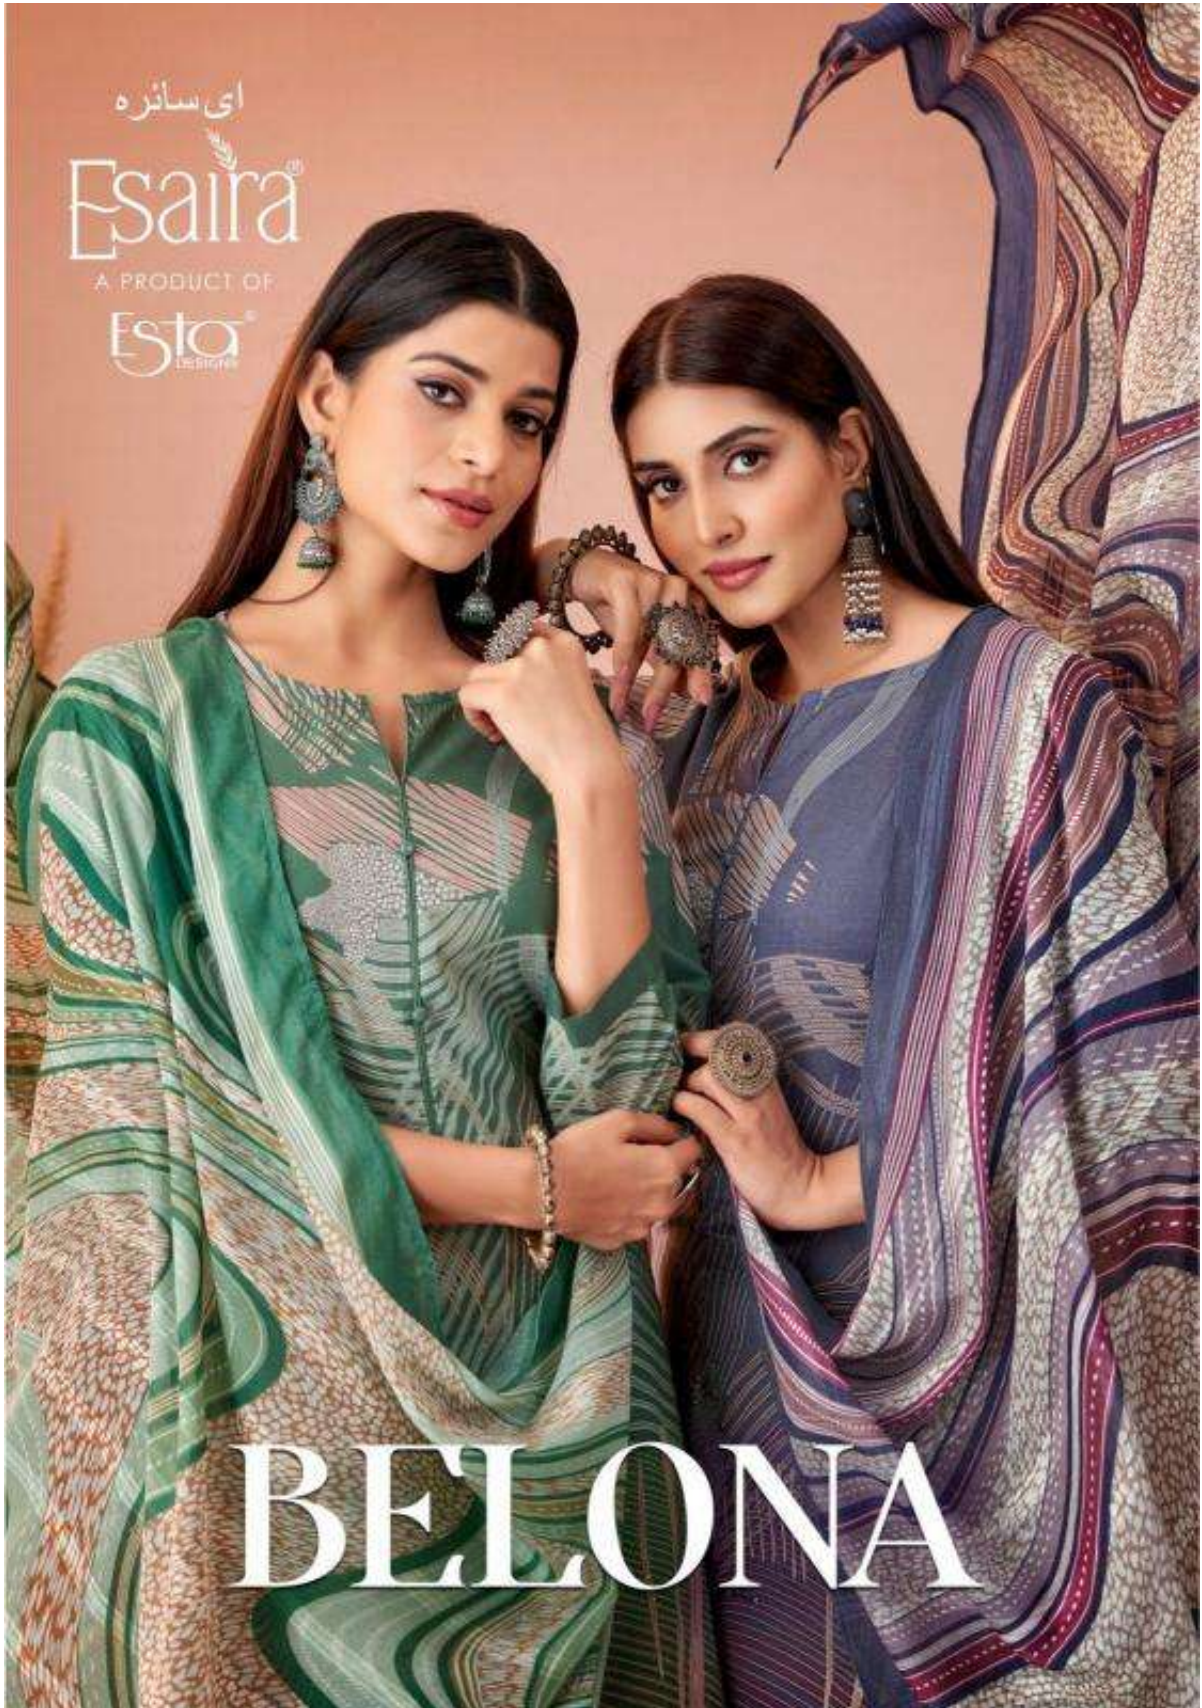

ای سائیرہ

Esaira<sup>®</sup>

A PRODUCT OF

Esta<sup>®</sup>  
DESIGNS

BELONA

Women are exquisite and fragile. They need to be  
graced with mesmerizing patterns.

1003

ای سائره  
Esaira

Model wearing the outfit is for illustrative purposes only.  
Color may vary slightly from the actual color of the fabric.

1001

Nothing unbelievable exists with  
freshness in shilling for perfect charming appearance of you.

**PASTEL HUES**

Glowing radiant through the mists of woman  
transforms you in the goddesses you wish to be... Explore  
eternal beauty with delicate hues of green for a soft touch of romance.