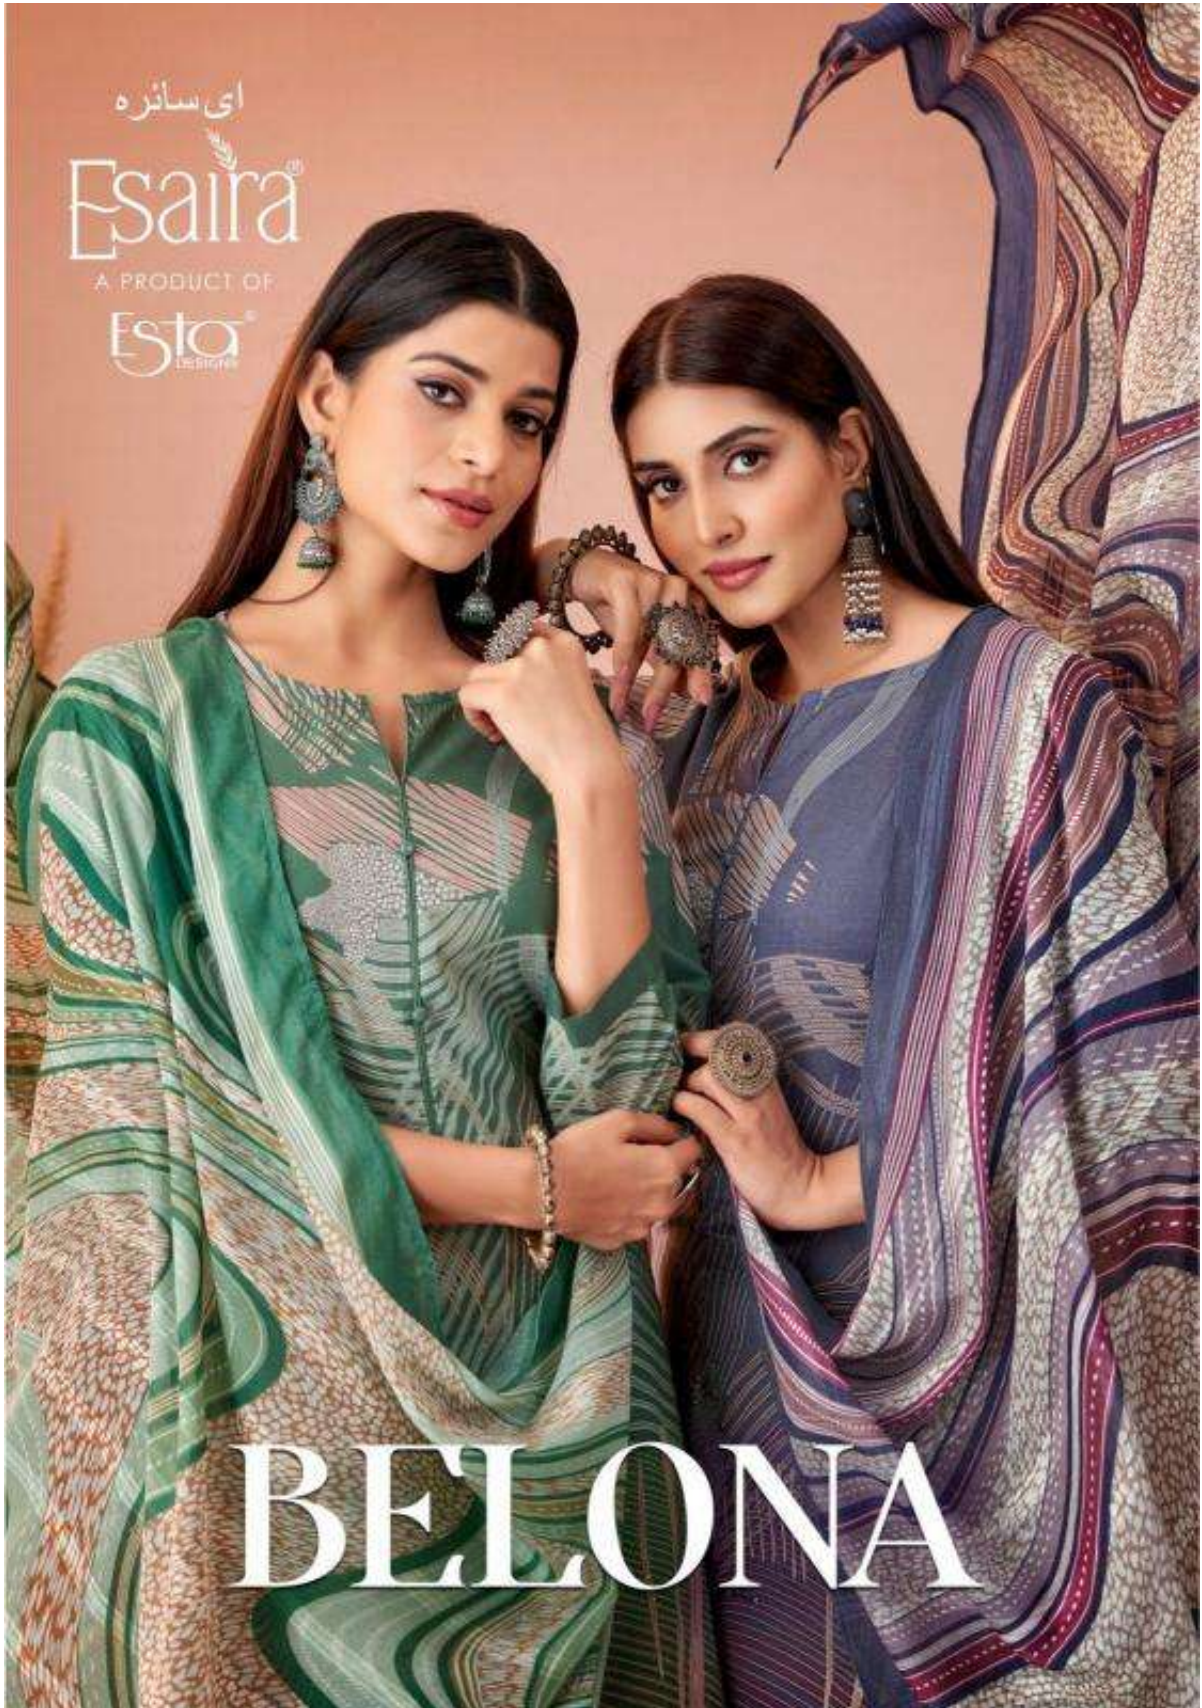

ای سائیرہ

Esaira®

A PRODUCT OF

Esta®
DESIGNS

BELONA