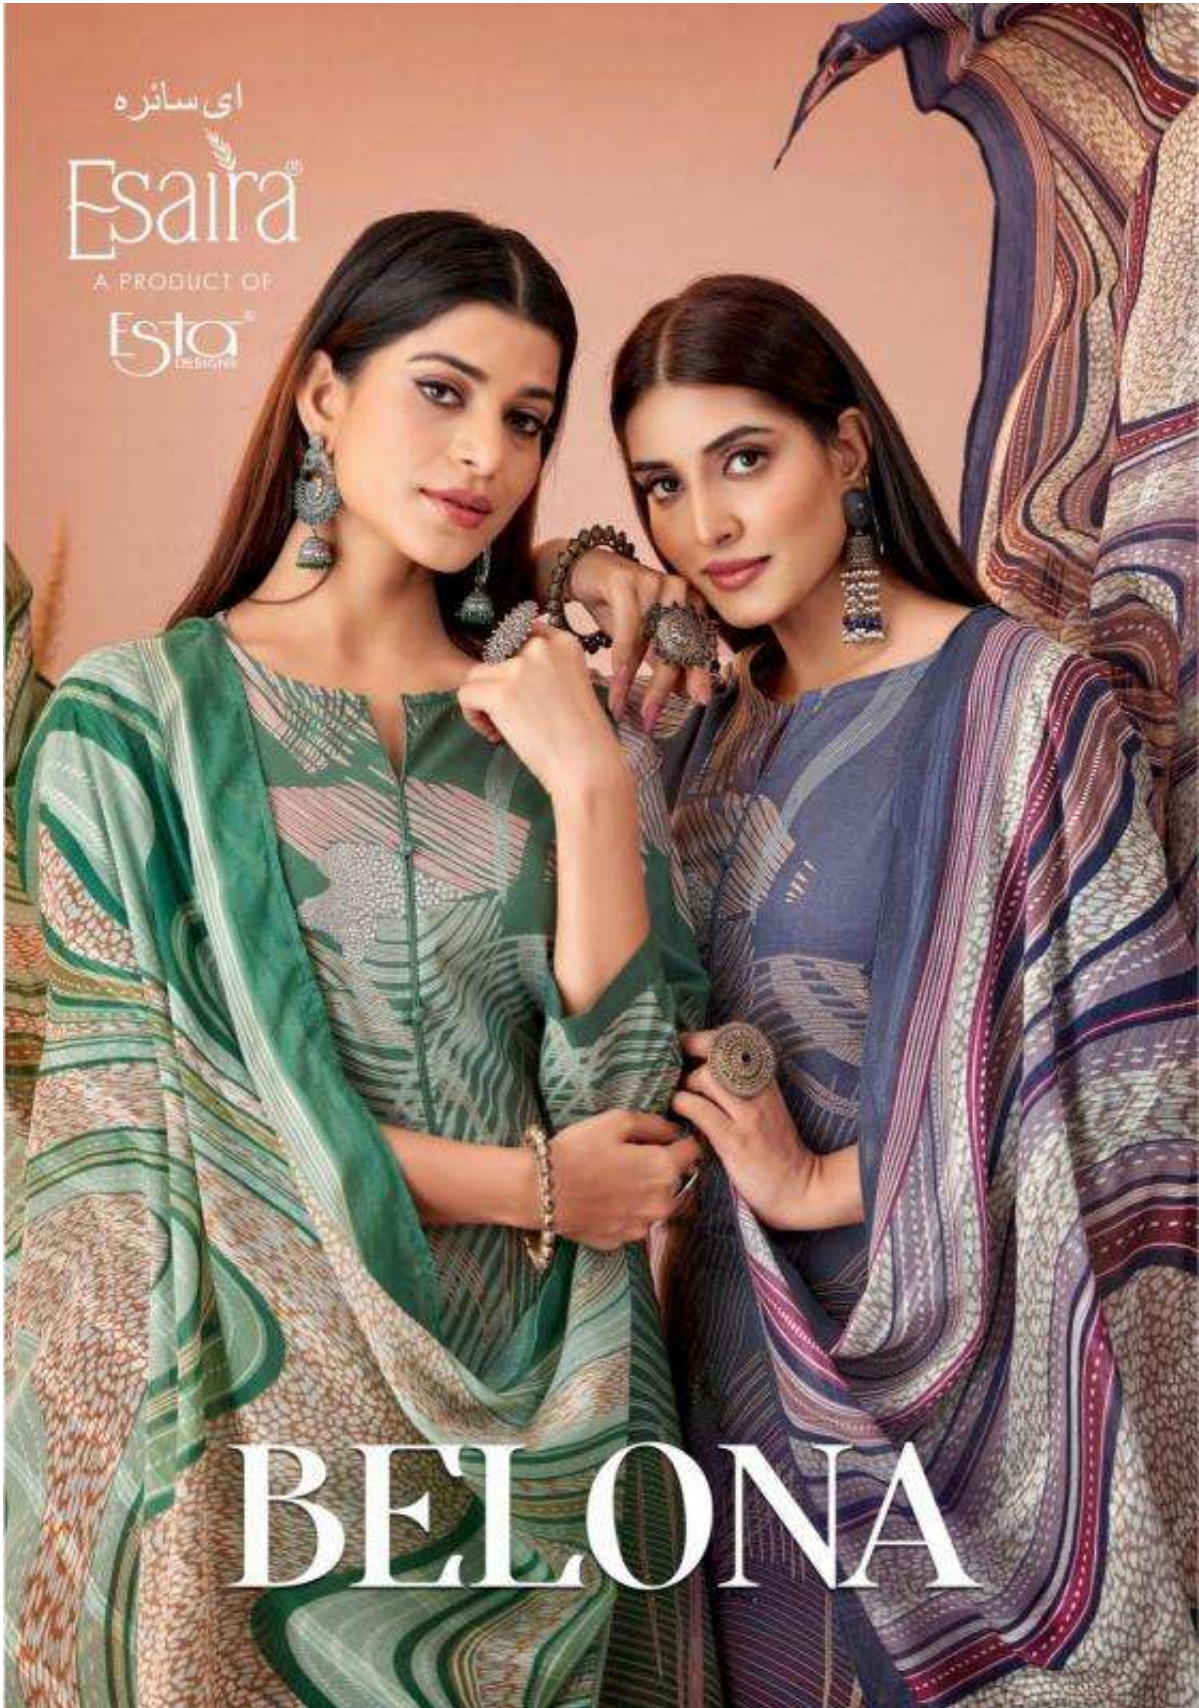

ای سائیرہ

Esaira[®]

A PRODUCT OF

Esta[®]
DESIGNS

BELONA

Women are exquisite and fragile. They need to be
graced with mesmerizing patterns.

1003

ای سائره
Esaira

ای سائرا
Esaira

PASTEL HUES

Glowing radiant through the mists of woman
transforms you in the goddesses you wish to be... Explore
eternal beauty with delicate hues of green for a soft touch of romance.