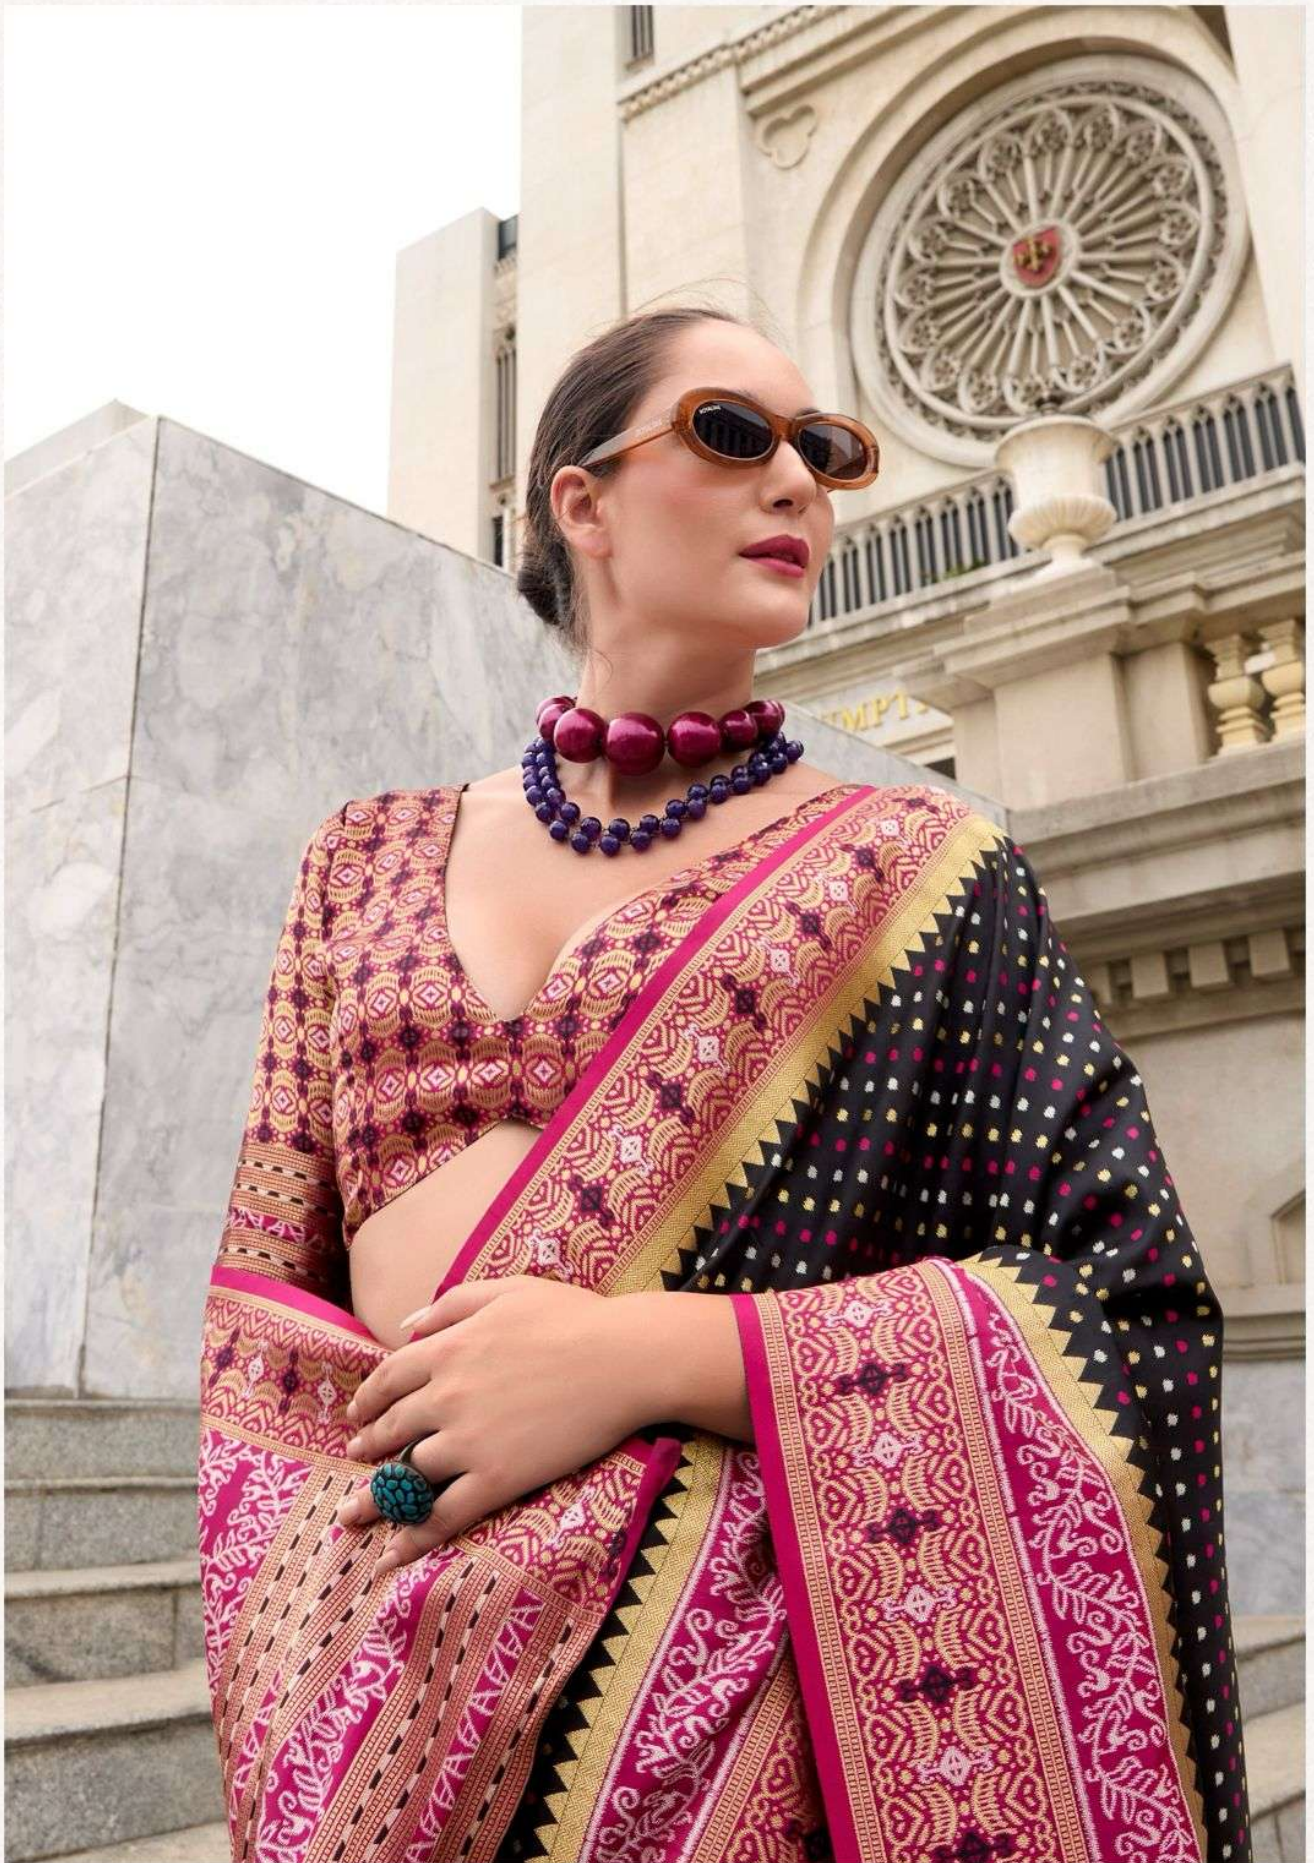

RAJPATHTM

"The Secret of Style"

PURE SOFT BANARASI SILK

RAJPATHTM
"The Secret of Style"

**PURE SOFT
BANARASI SILK**

800002

RAJPATHTM
"The Secret of Style"

PURE SOFT BANARASI SILK