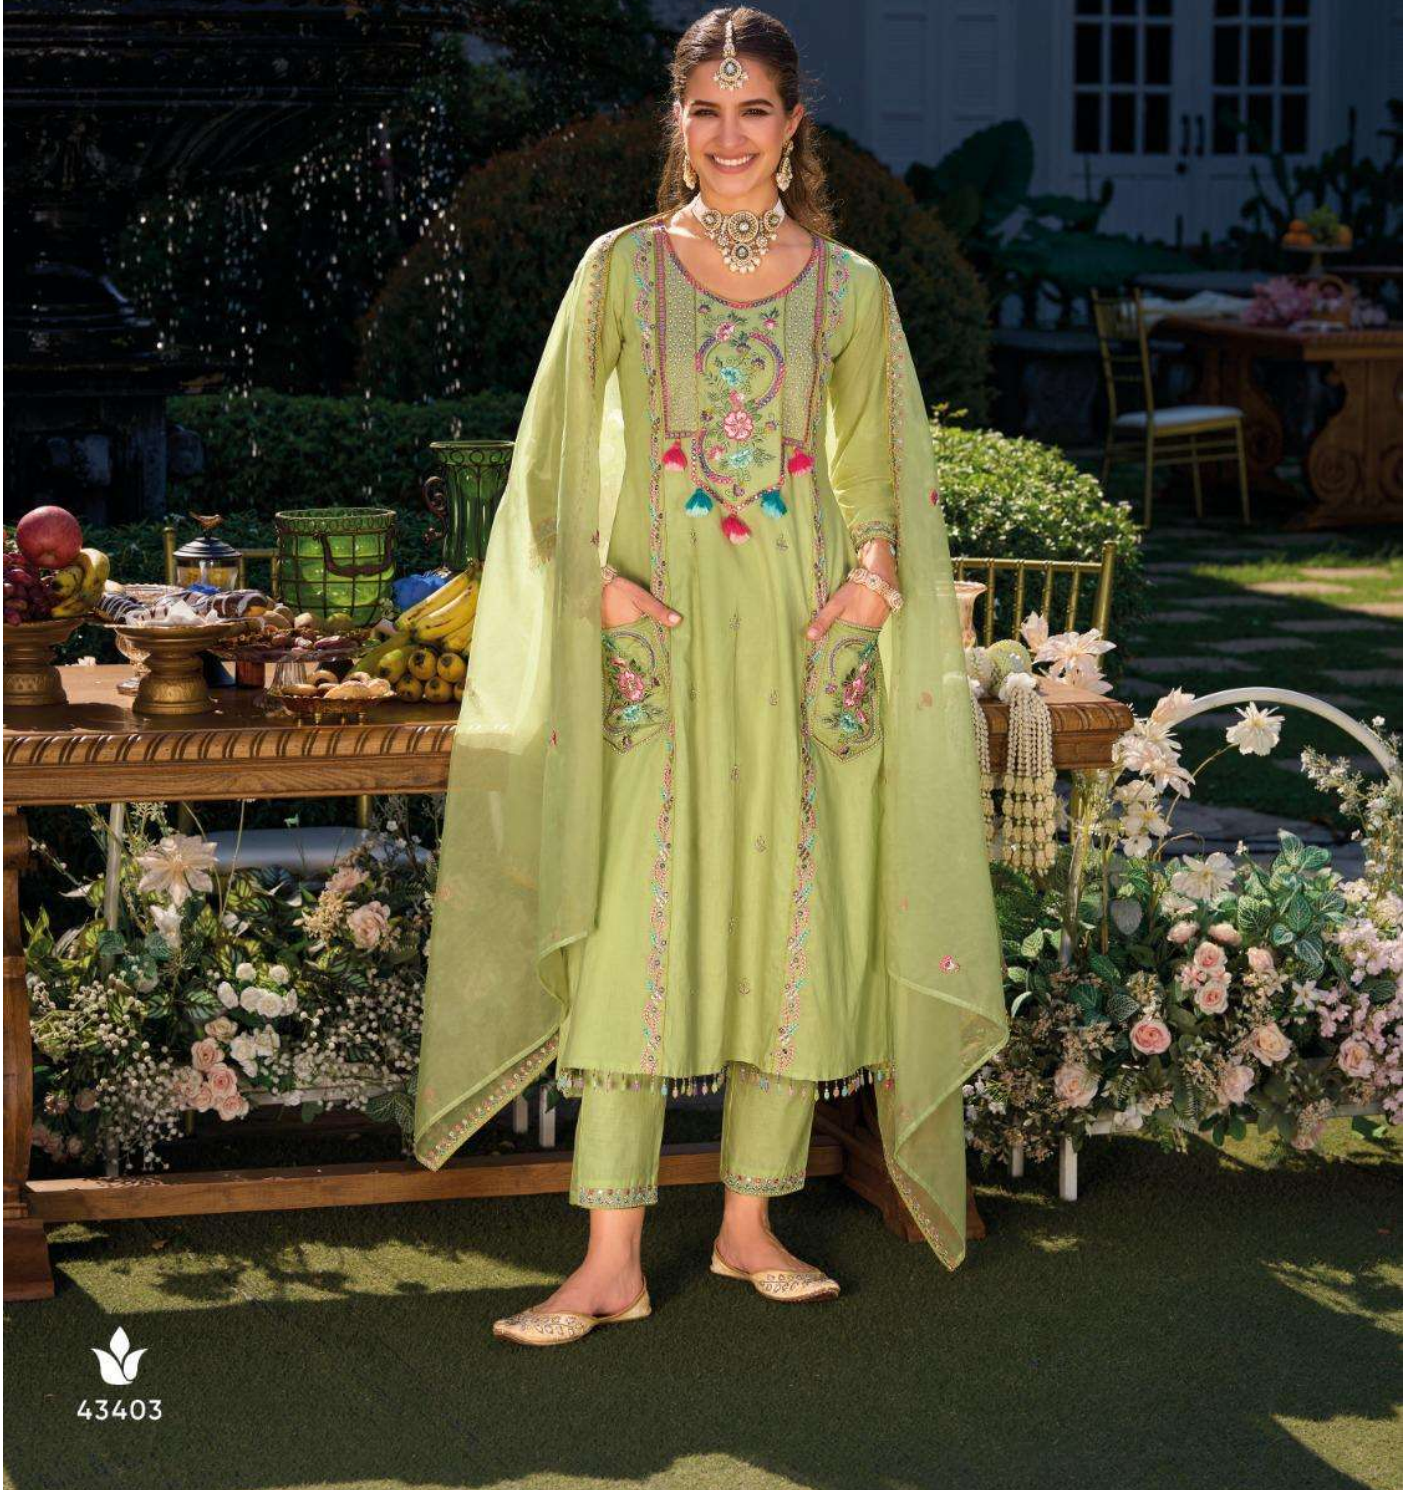

KAILEE™
fashion
INDIAN ETHNIC WEAR

Shaili

EXCLUSIVE POCKET SUMMER COLLECTION

KAILEE™

fashion

100%N EMBROID MESH

43403

KAILEE™