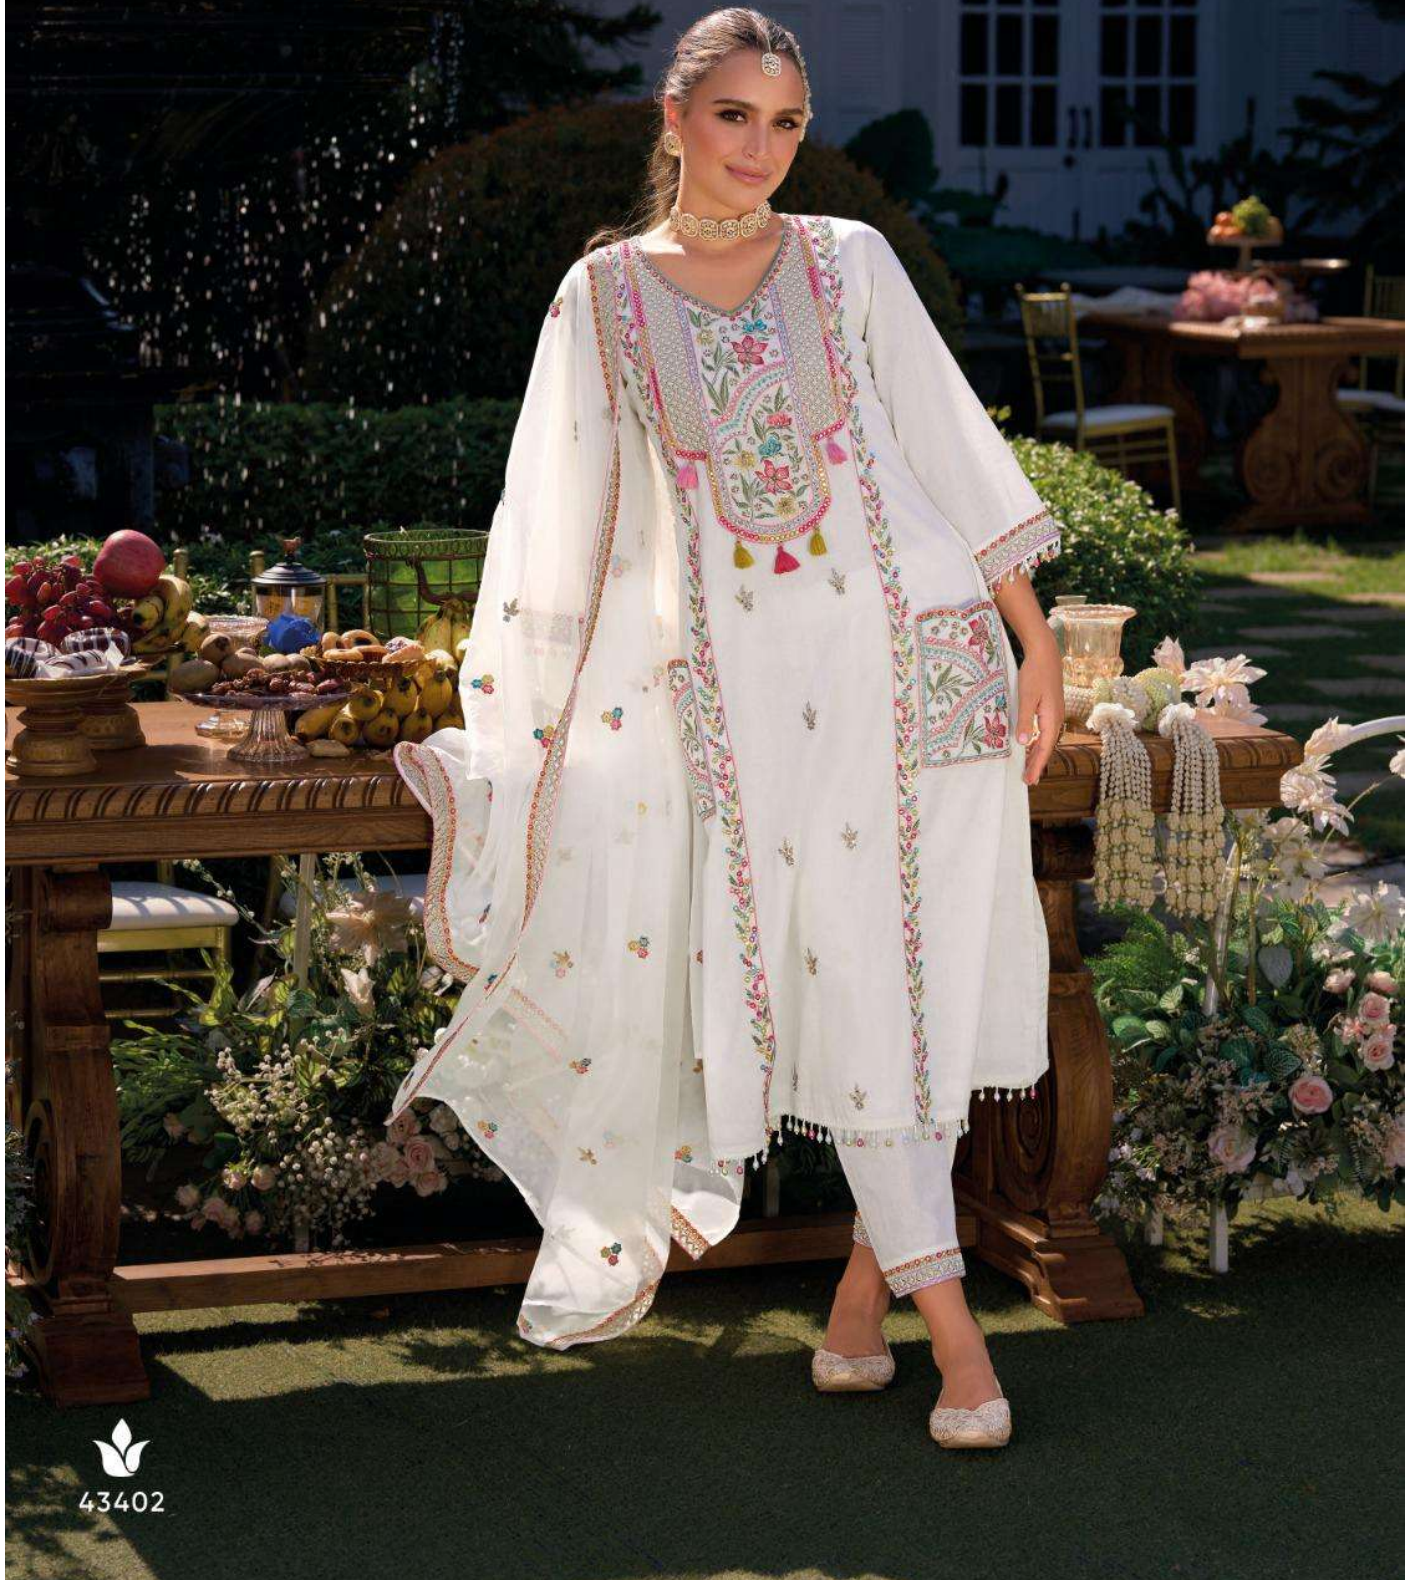

KAILEE™

fashion

TRADITION. LUXURY. MODERN.

43402