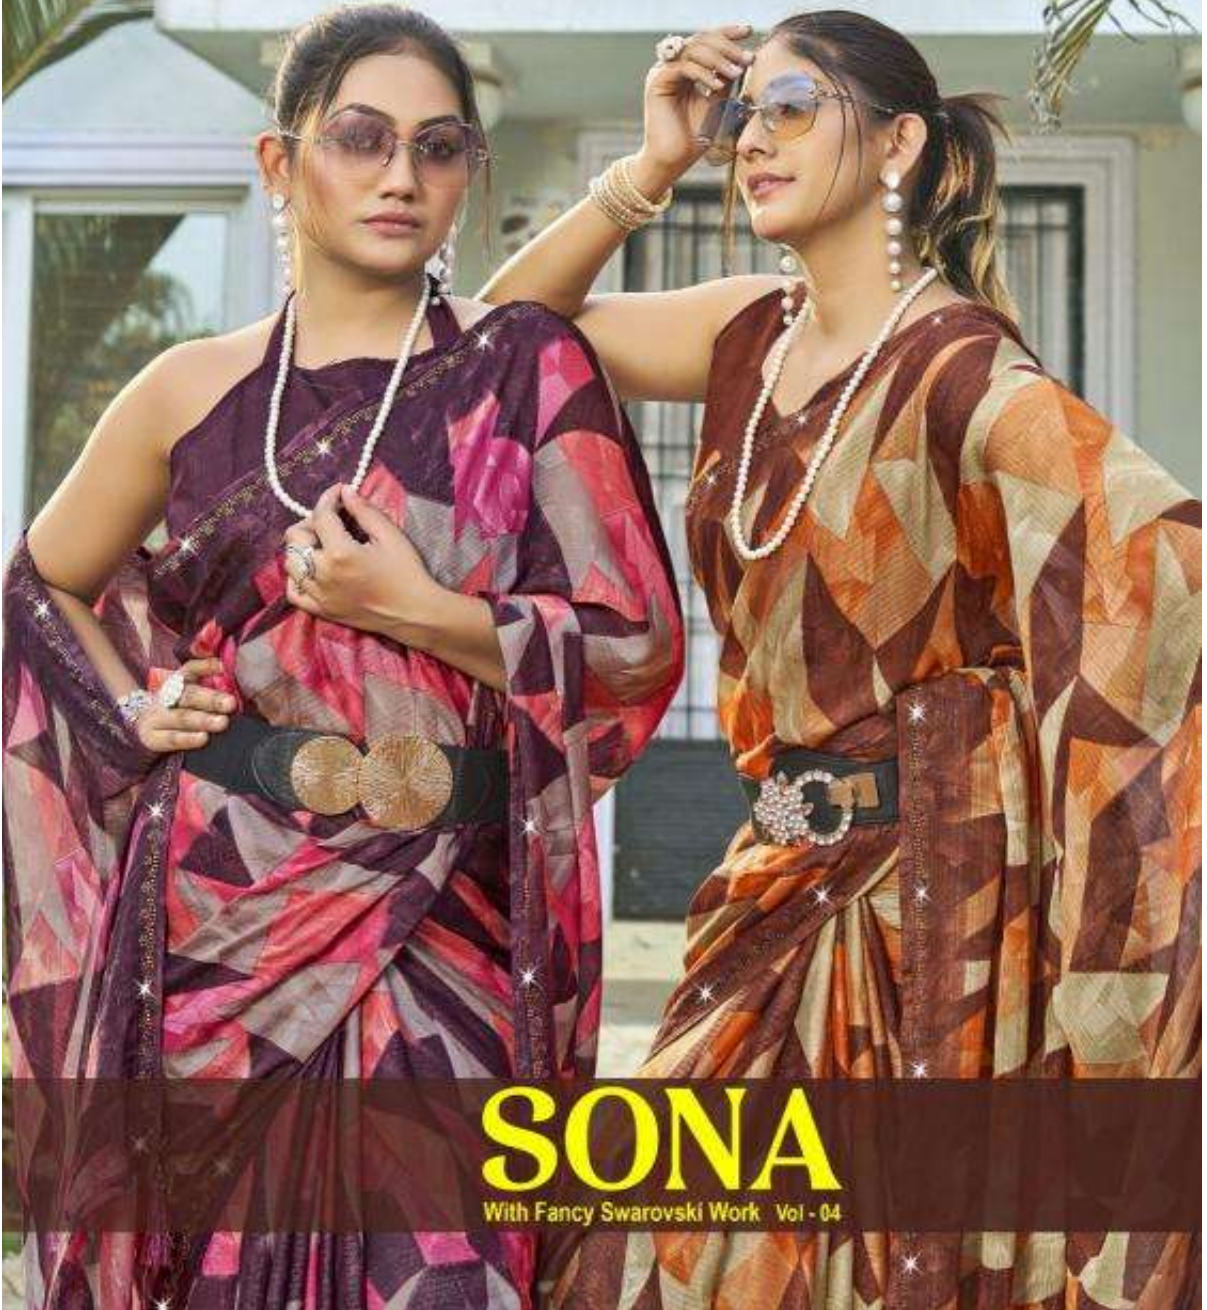

VALLABHI
Lite

SONA

With Fancy Swarovski Work Vol - 04

161564

161565

161562

161566

VALLABHI
Lite

SONA

With Fancy Swarovski Work Vol - 04

161563