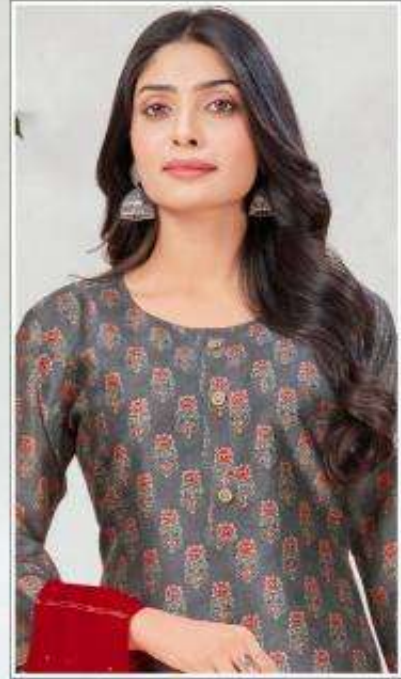

HARIYAAHI
Fashion Starts Here

KASMEERA
a quality product

SONI KUDI-3
(AASAM SILK)