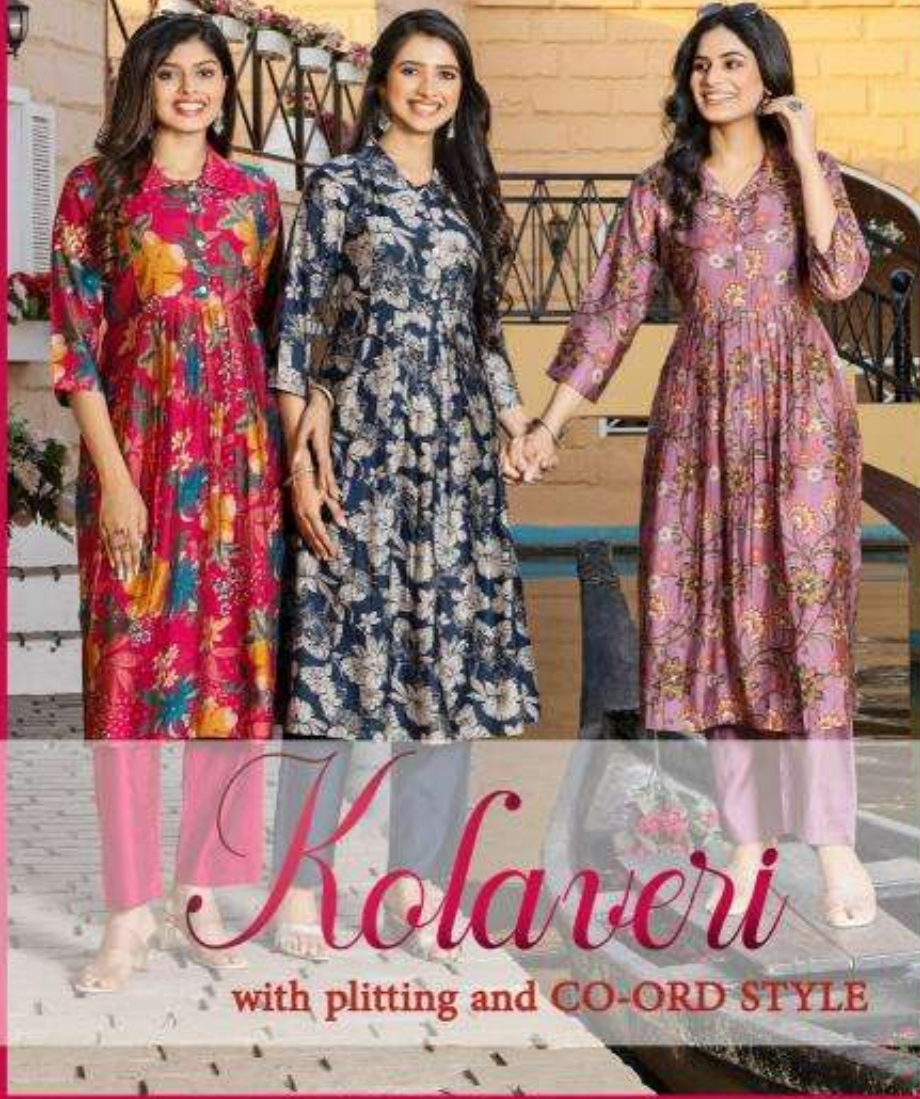

Be Practical...!!
Since 1964

MASTER

Kolaveri

with plitting and CO-ORD STYLE