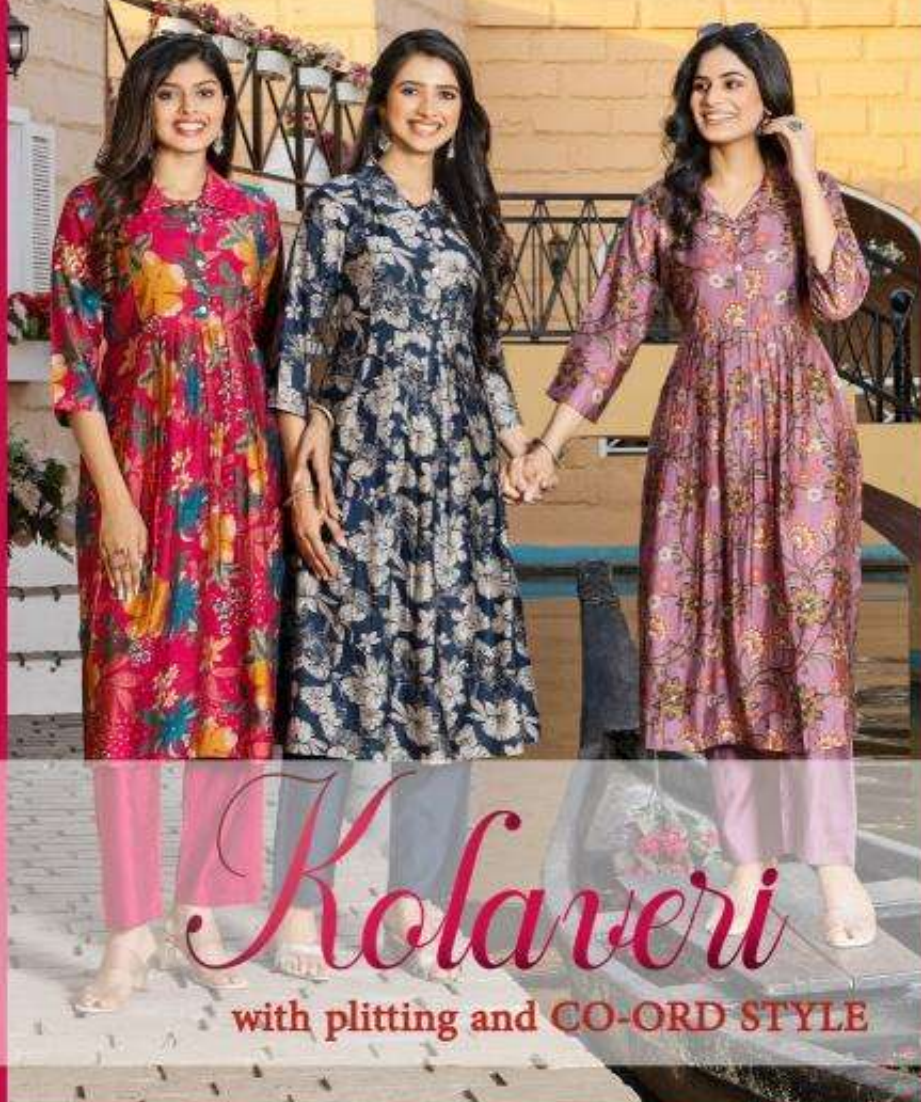

Be Practical...!!
Since 1964

MASTER

Kolaveri

with plitting and CO-ORD STYLE