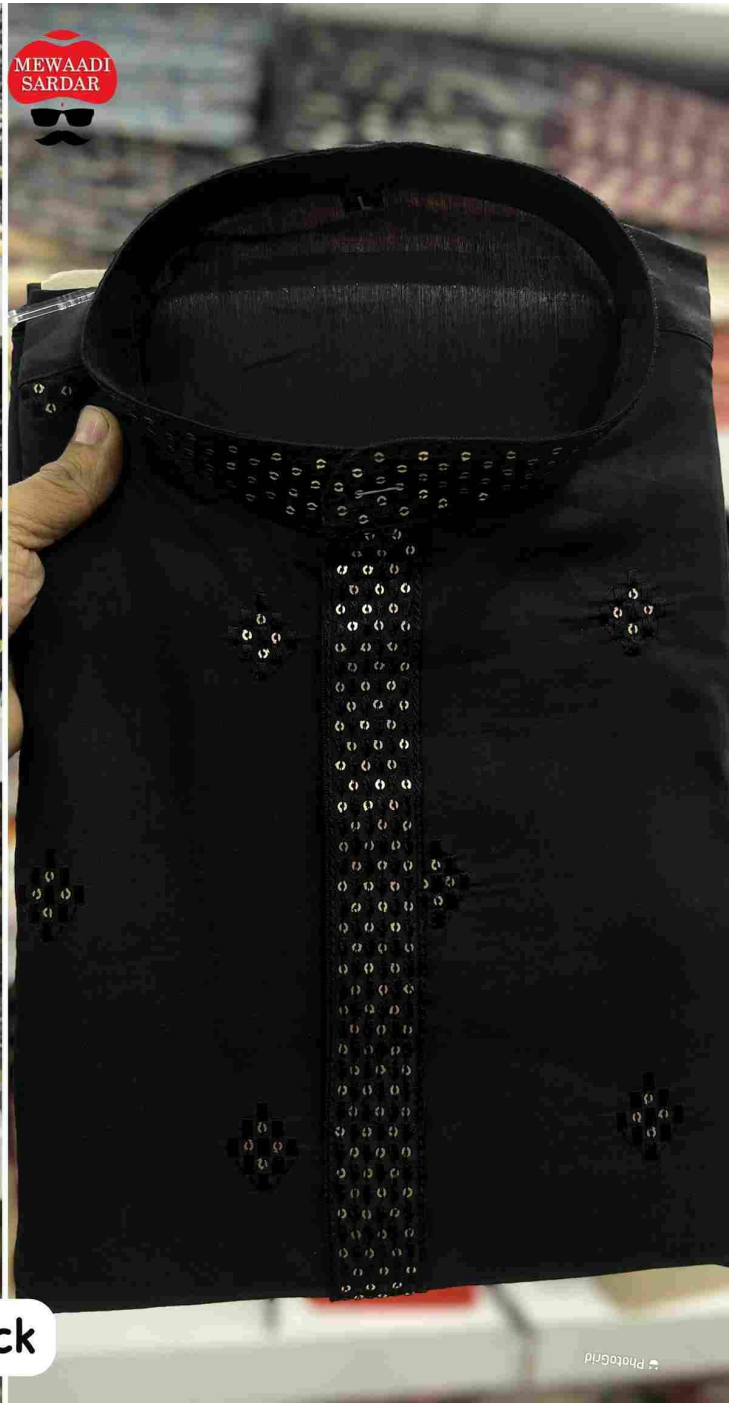

MEWAADI
SARDAR

Black

PhotoGrid