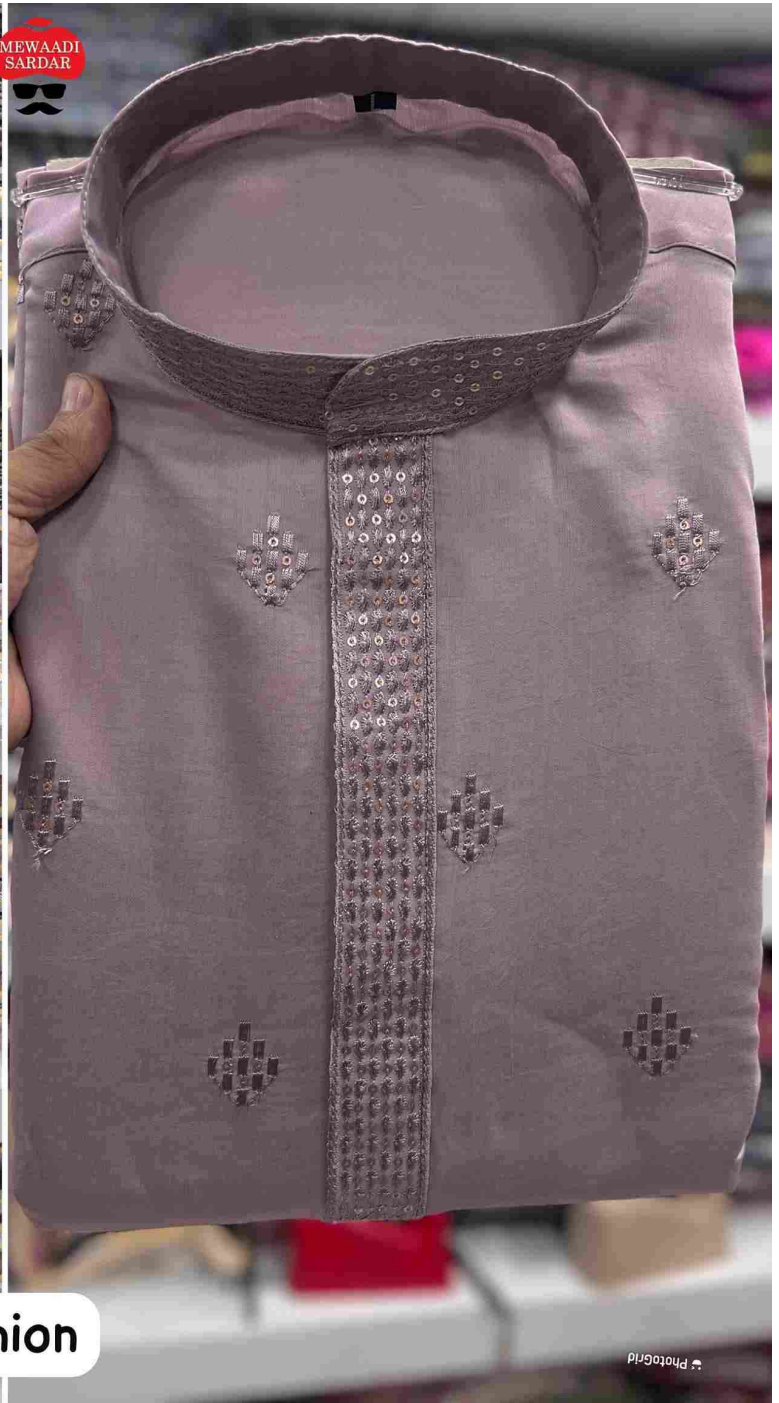

MEWAADI
SARDAR

Photo711

A
N
D
A
A
Z

MEWAADI
SARDAR

Photo711

Breathable Silk

Gentle on Skin

Rich Embroidery