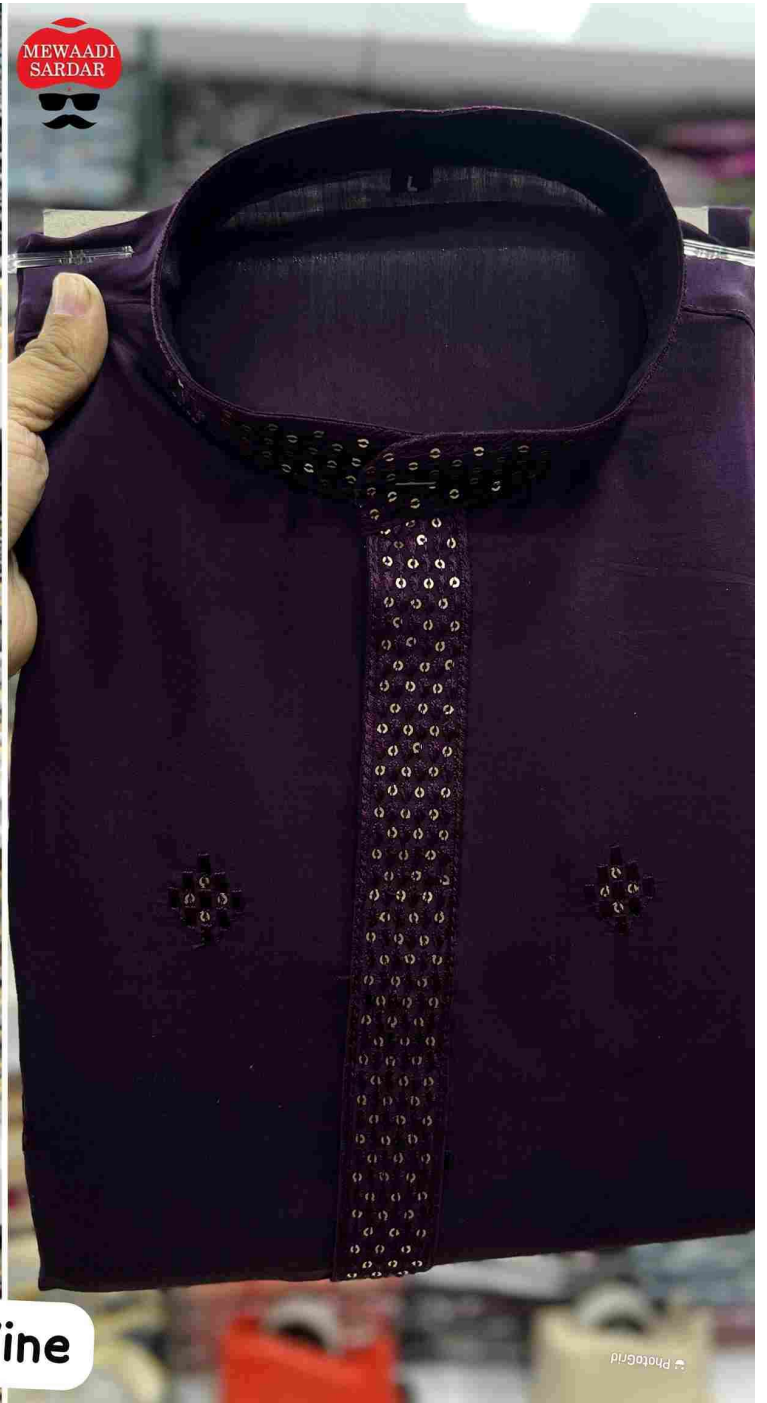

MEWAADI
SARDAR

Wine

PhotoGrid