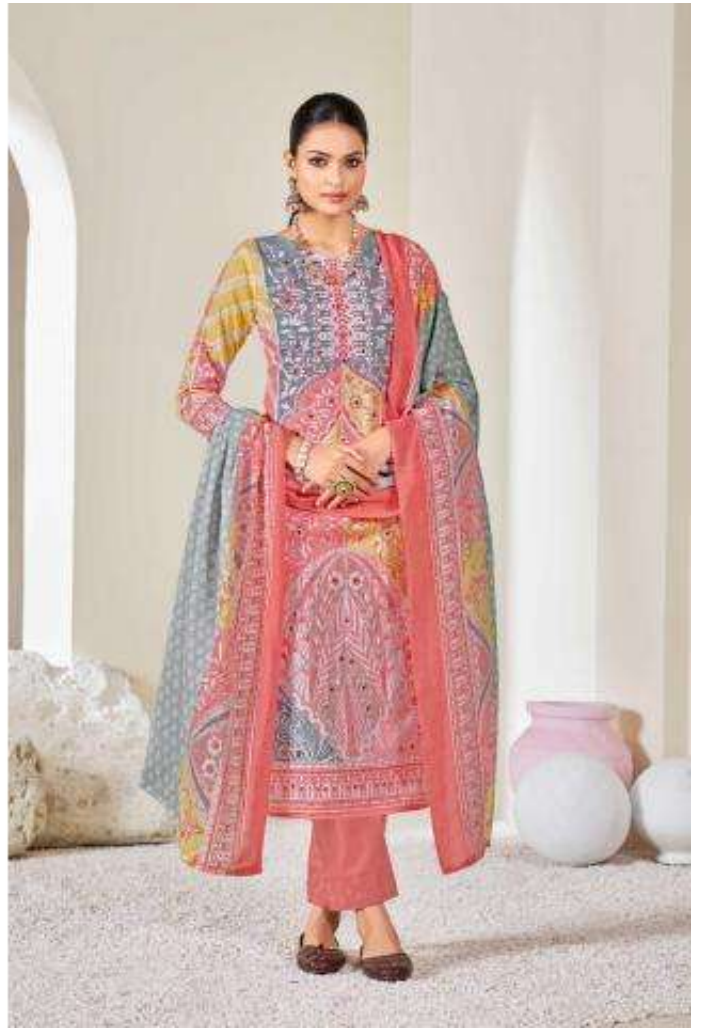

Zulfat[®]
Designer Suits

SUMMER SHINE

Zulfat[®]
Designer Suits

SUMMER SHINE

Zulfat®
Designs Suits

GLAMOR TOUCH

629-005

Zulfat®
DESIGNER SAREE

THE ULTIMATE LOOKS

629-001

Zulfat®
DESIGNER SUITS

FASHION BEAUTY

BEST FASHION AND PRICE
WWW.ZULFATDESIGNERSUITS.COM

629-002

020-003

629-001