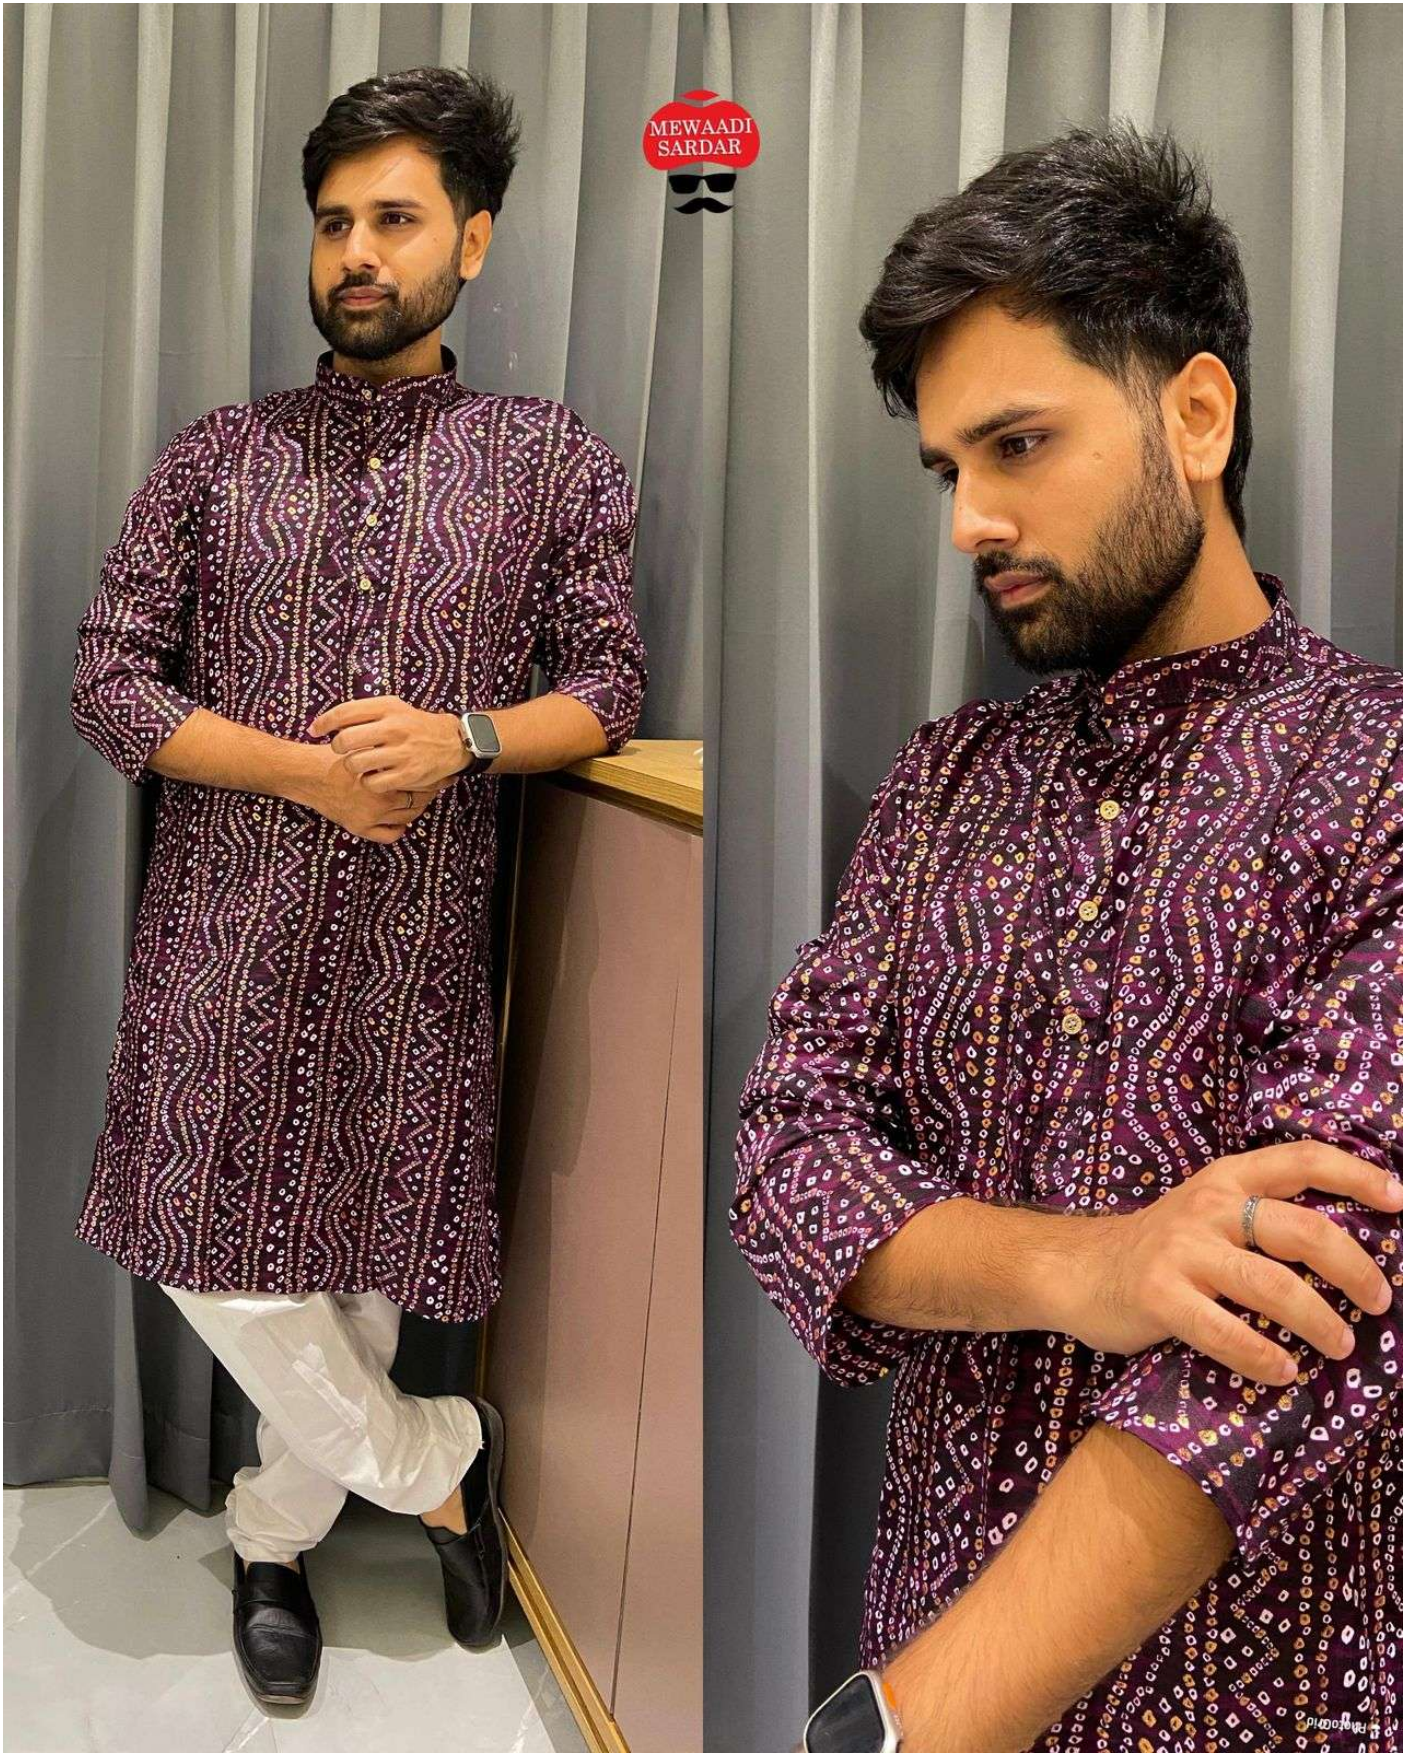

MEWAADI
SARDAR

PhotoGrid

MEWAADI
SARDAR

Photofair

		SIZE CHART	IN INCHES
SIZE NO	KURTA CHEST	KURTA LENGTH	SHOULDER
	(WITH LOOSING)		
M	42"	39"	17.5"
L	44"	39"	18"
XL	46"	41"	19"
XXL	48"	41"	19.5"