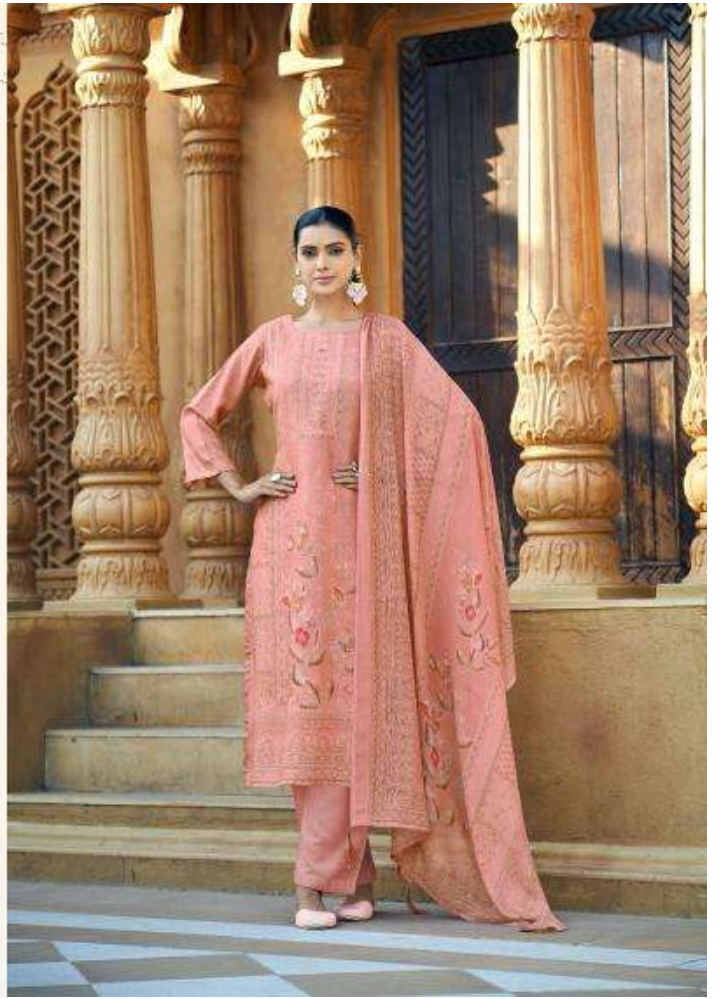

NF
NISHANT
FASHION

Shymphoni

TRADITIONAL DIAMOND

91005

NISHANT
FASHION

Shymphoni

91001

91002

91003

91004

91005

91006

TRADITIONAL WOMEN

91002

TRADITIONAL HORSERUS

91001

THE RIGHT WAY

Each dress gives different look to ethnic wear design as per the up trends, for the season all you to do is follow the will be your best offer.

SEASON TREND

TRADITIONAL FABULOUS
91006

TRADITIONAL BEAUTY