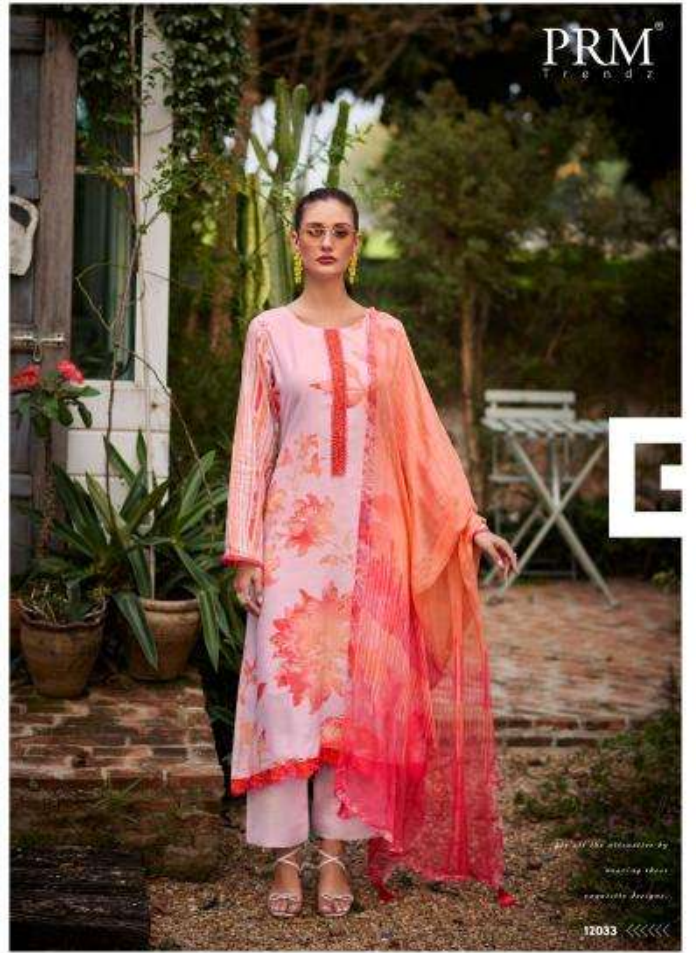

PRM
Trends
NOREEN

PRM
1 0 0 2
STYLE ICON

*How far we have been on the
style icon who was
right from the beginning
to create a timeless fashion*

>>>>> 12034

PRM[®]
Trendz

MODERN STYLE

*The perfect blend of elegance and modernity ...
style is best expressed in the blend*

CLASSIC TREND

PRM
FRIENDS

12038 <<<<<<

PRM presents classic trends for your stylish everyday!

12035

Fashion is about expression and elegance and fantasy. It is about creating your own reality.

ATTRACTIVE LOOK

12033 <<<<<

get all the attractions by wearing these beautiful dresses.

GORGEOUS STYLE

PRM brings to you elegant &
unique effortless style that perfectly blends with the trends of the season.

PRM Trande

For more info, visit www.prmtrande.com