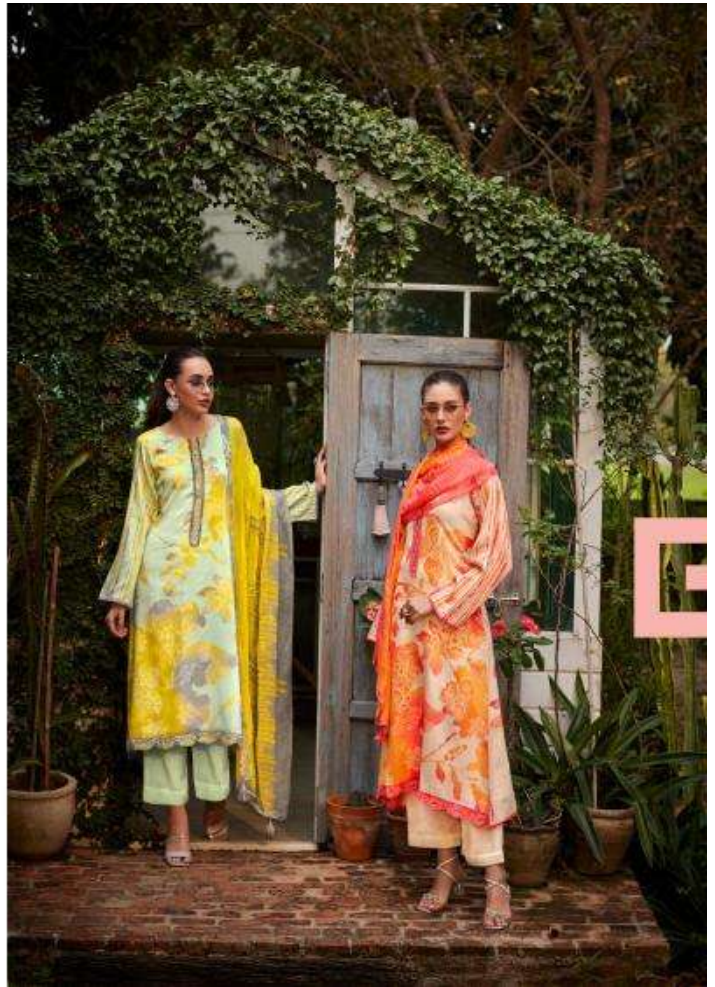

PRM
1 0 0 2
STYLE ICON

How far away from you the
style icon who was
right from the beginning
to create a beautiful world

>>>> 12034

PRM[®]
Trendz

MODERN STYLE

*The perfect blend of elegance and modernity ...
style is best expressed in the blend*

CLASSIC TREND

PRM
Friends

12038 <<<<<<

PRM presents classic trends for your stylish everyday!

12035

Fashion is about expression and elegance and fantasy. It is about creating your own reality.

ATTRACTIVE LOOK