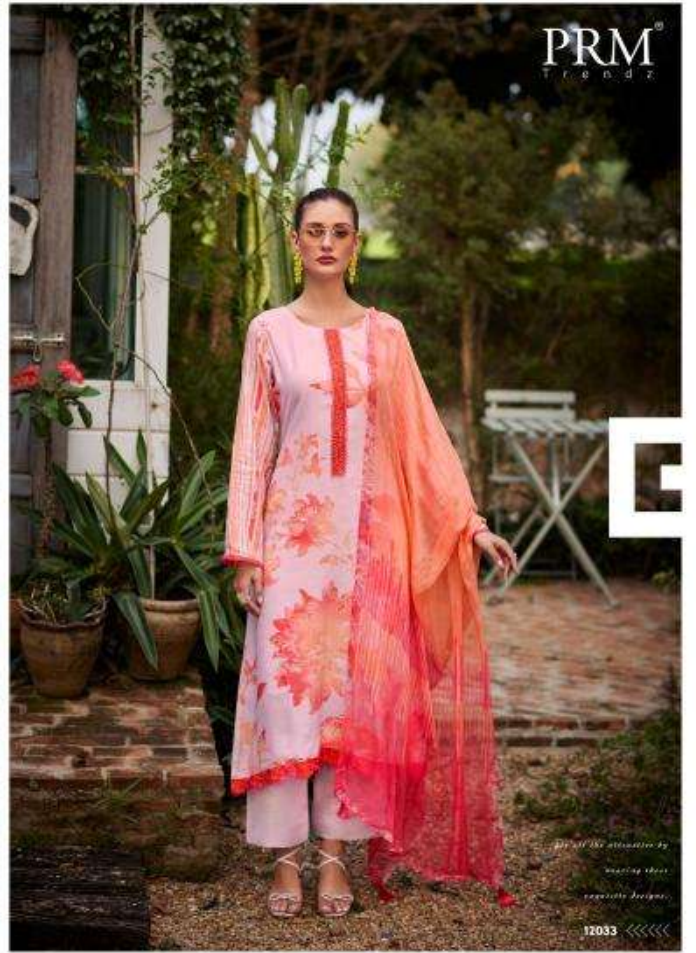

PRM
1 0 0 2
STYLE ICON

How far away from you the
style icon who was
right from the beginning
to create a beautiful world

>>>> 12034

PRM[®]
Trendz

MODERN STYLE

*The perfect blend of elegance and modernity ...
style is best expressed in the blend*

CLASSIC TREND

PRM
Friends

12038 <<<<<<

PRM presents classic trends for your stylish everyday!

12035

Fashion is about expression and elegance and fantasy. It is about creating your own reality.

ATTRACTIVE LOOK