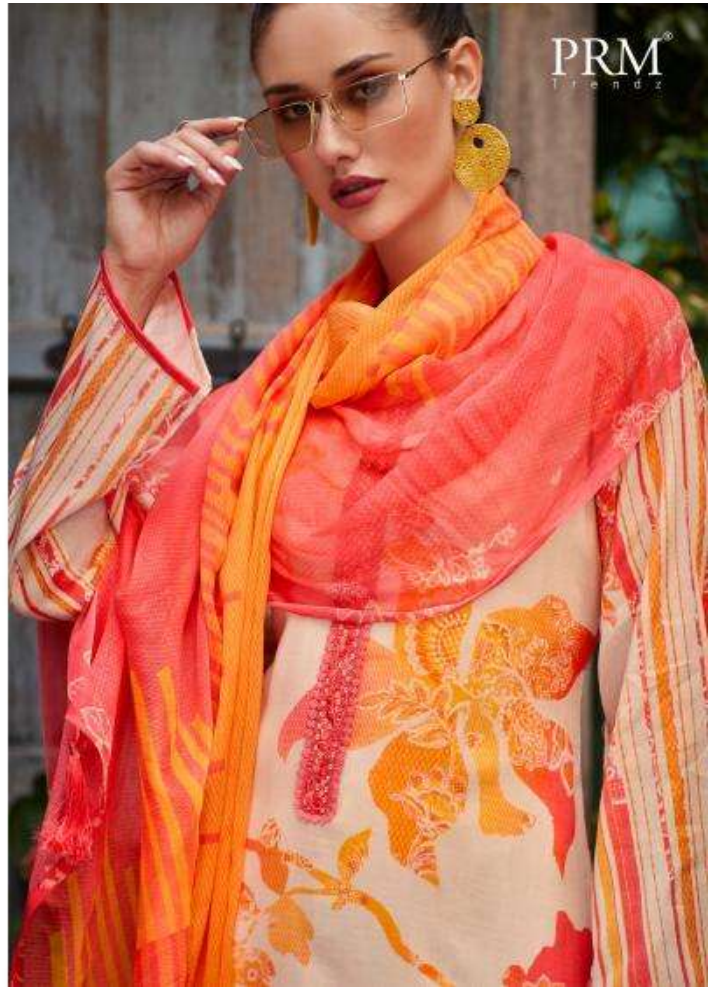

PRM
1 0 0 2
STYLE ICON

How far away from you the
style icon who was
right from the beginning
to create a beautiful world

>>>> 12034

PRM[®]
Trendz

MODERN STYLE

*The perfect blend of elegance and modernity ...
style is best expressed in the blend*

CLASSIC TREND

PRM
Friends

12038 <<<<<<

PRM presents classic trends for your stylish everyday!

12035

Fashion is about expression and elegance and fantasy. It is about creating your own reality.

ATTRACTIVE LOOK