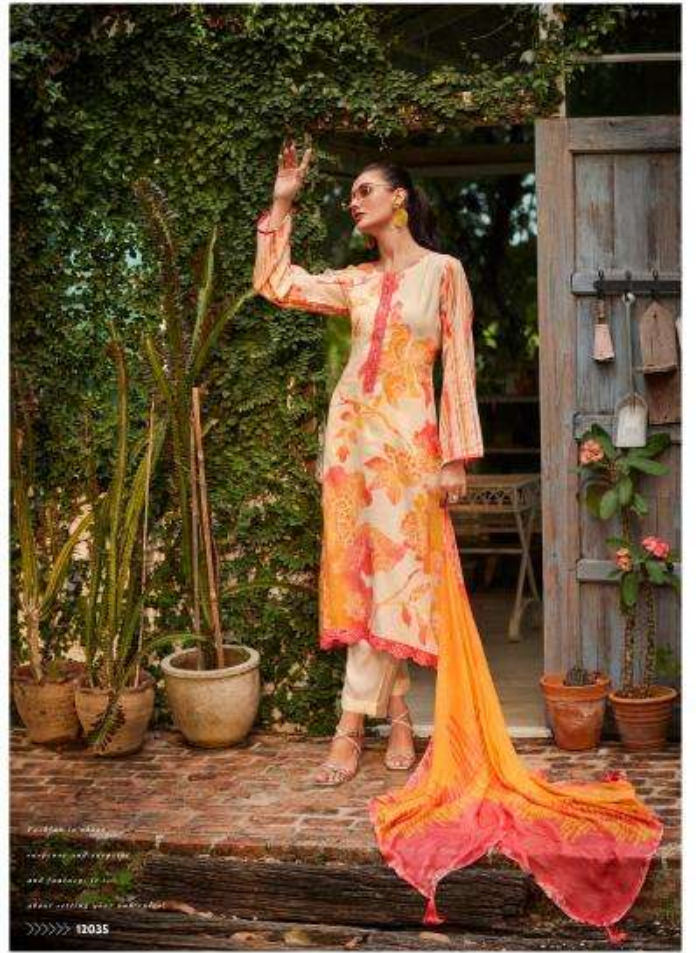

PRM
Trends
NOREEN

PRM
1 0 0 2
STYLE ICON

*How far we have been on the
style icon who was
right from the beginning
to create a timeless fashion*

>>>>> 12034

PRM[®]
Trendz

MODERN STYLE

*The perfect blend of elegance and modernity ...
style is best expressed in the blend*

CLASSIC TREND

PRM
FRIENDS

12038 <<<<<<

PRM presents classic trends for your stylish everyday!

12035

Fashion is about expression and elegance and fantasy. It is about creating your own reality.

ATTRACTIVE LOOK

12033 <<<<<

get all the attractions by wearing these beautiful dresses.

GORGEOUS STYLE

PRM brings to you elegant &
unique effortless style that perfectly blends with the trends of the season.

PRM Trande

For more info, visit www.prmtrande.com