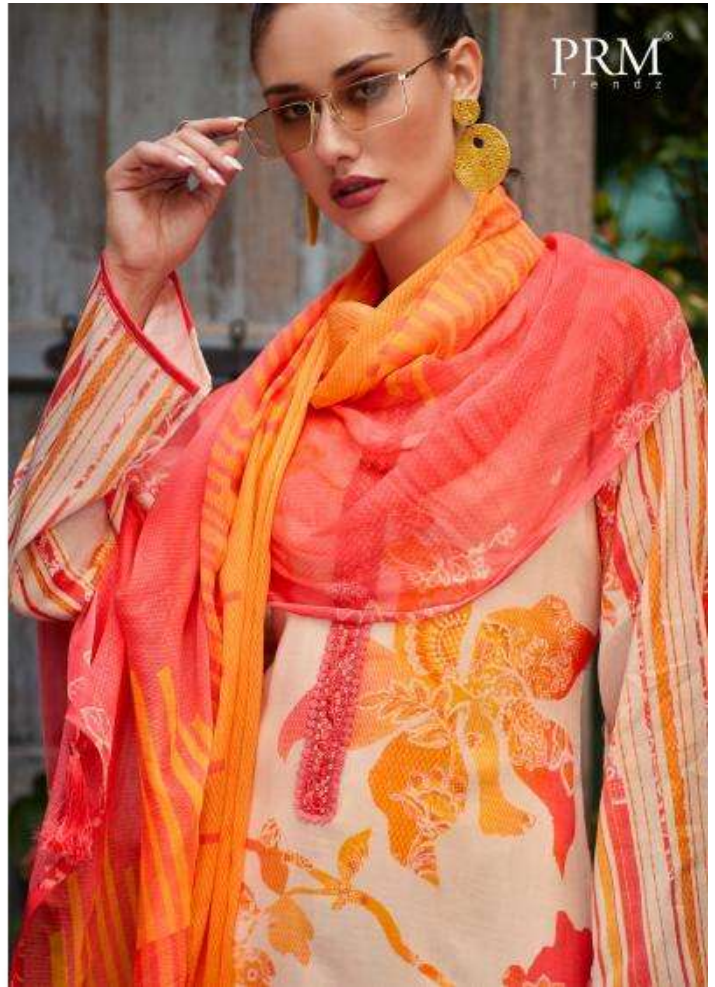

PRM
Trends
NOREEN

PRM
1 0 0 2
STYLE ICON

*How far we have been on the
style icon who was
right from the beginning
to create a timeless fashion*

>>>>> 12034

PRM[®]
Trendz

MODERN STYLE

*The perfect blend of elegance and modernity ...
style is best expressed in the blend*

CLASSIC TREND

PRM
FRIENDS

12038 <<<<<<

PRM presents classic trends for your stylish everyday!

12035

Fashion is about expression and elegance and fantasy. It is about creating your own reality.

ATTRACTIVE LOOK

12033 <<<<<

get all the attractions by wearing these beautiful dresses.

GORGEOUS STYLE

PRM brings to you elegant &
unique effortless style that perfectly blends with the trends of the season.

PRM Trande

For more info, visit www.prmtrande.com