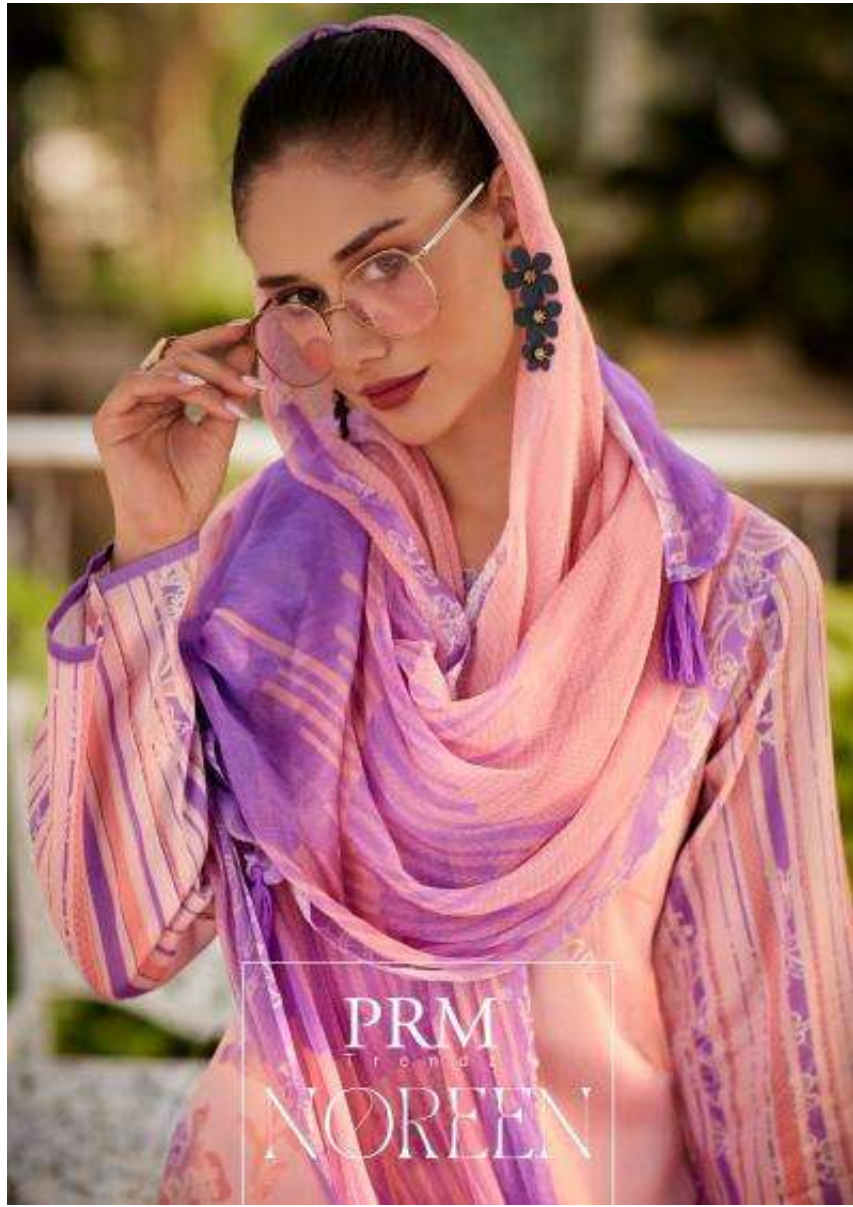

PRM
Trends
NOREEN