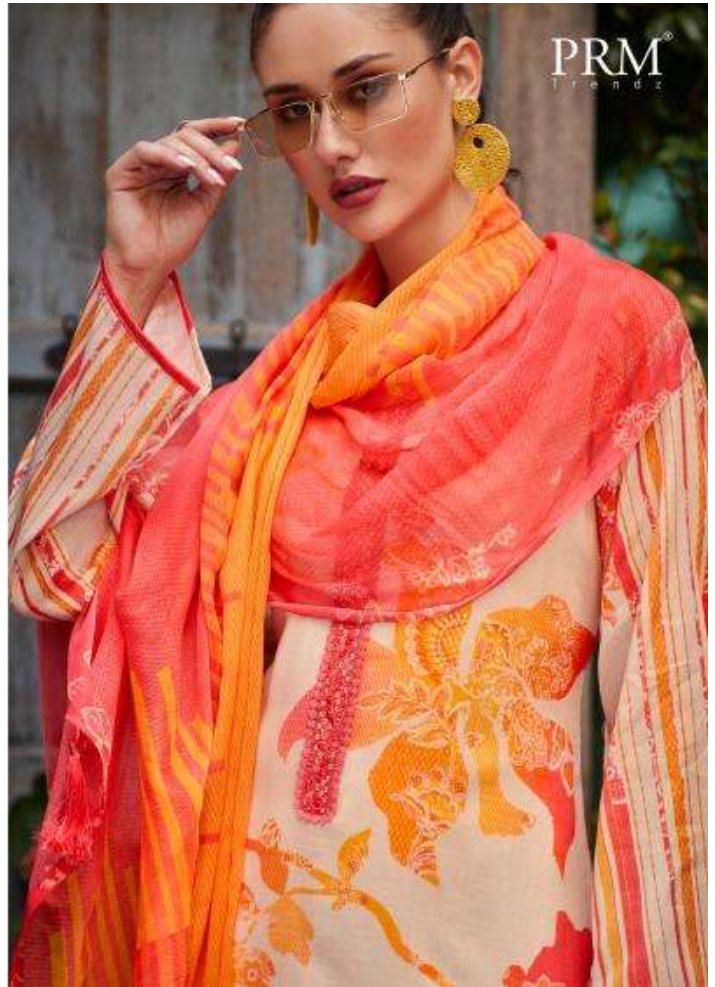

PRM  
1 0 0 2  
STYLE ICON

How far we have come in the  
style from the past  
right from the past  
to create a new look for the

12034

PRM<sup>®</sup>  
Trendz

*MODERN STYLE*

*The perfect blend of elegance and modernity . . .  
style is how you appreciate life!*

CLASSIC TREND

PRM  
Friends

12038 <<<<<<

PRM presents classic trends for your stylish everyday!

12035

*Fashion is about expression and elegance and fantasy. It is about creating your own reality.*

ATTRACTIVE LOOK

12033 <<<<<

get all the attractions by wearing these beautiful dresses.

GORGEOUS STYLE

PRM brings to you elegant &  
unique effortless style that perfectly blends with the trends of the season.

PRM Trande