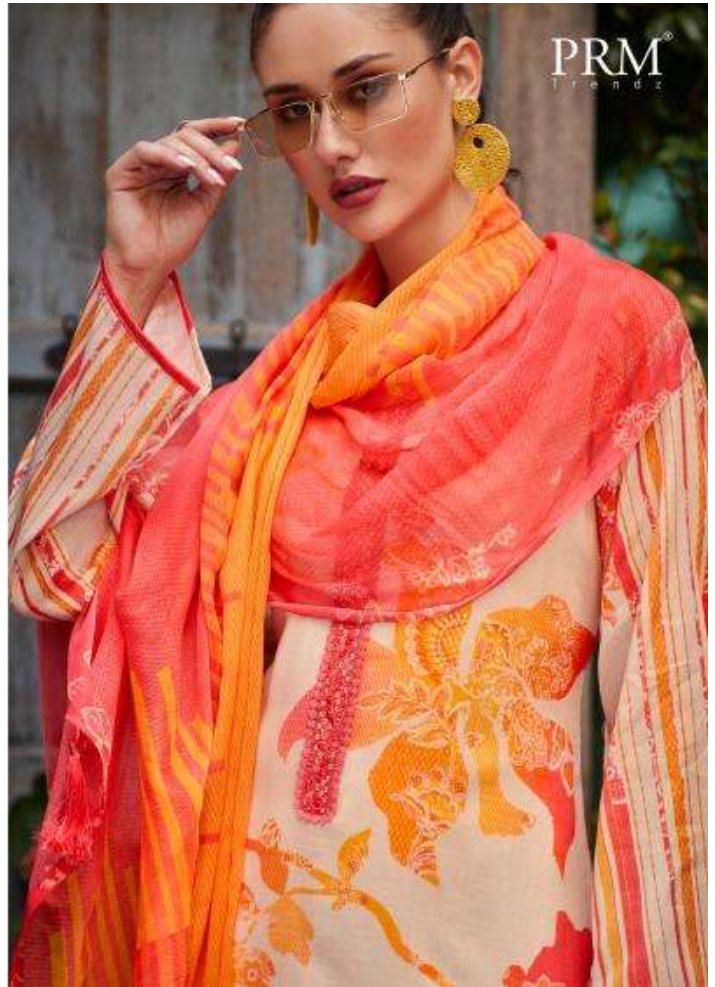

PRM
Trends
NOREEN

PRM
1 0 0 2
STYLE ICON

How far away from the
style icon are you
right from the start of the
to create a unique look for you?

12034

PRM[®]
Trendz

MODERN STYLE

*The perfect blend of elegance and modernity ...
style is best expressed in the blend*

CLASSIC TREND

PRM
Friends

12038 <<<<<<

PRM presents classic trends for your stylish everyday!

12035

Fashion is about expression and elegance and fantasy. It is about creating your own reality.

ATTRACTIVE LOOK

12033 <<<<<

get all the attraction by wearing these beautiful dress.

GORGEOUS STYLE

PRM brings to you elegant &
unique effortless style that perfectly blends with the trends of the season.

12033

12034

12037