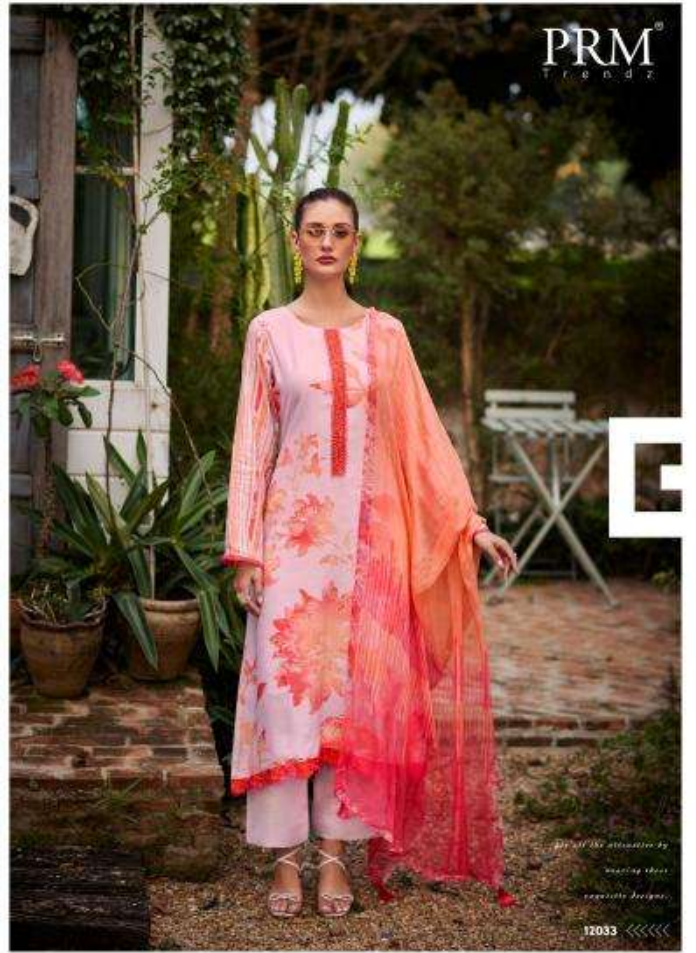

PRM
Trends
NOREEN

PRM
1 0 0 2
STYLE ICON

How far away from the
style icon are you
right from the start of the
to create a unique look for you?

12034

PRM[®]
Trendz

MODERN STYLE

*The perfect blend of elegance and modernity ...
style is best expressed in the blend*

CLASSIC TREND

PRM
Friends

12038 <<<<<<

PRM presents classic trends for your stylish everyday!

12035

Fashion is about expression and elegance and fantasy. It is about creating your own reality.

ATTRACTIVE LOOK

12033 <<<<<

get all the attraction by wearing these beautiful dress.

GORGEOUS STYLE

PRM brings to you elegant &
unique effortless style that perfectly blends with the trends of the season.

12033

12034

12037