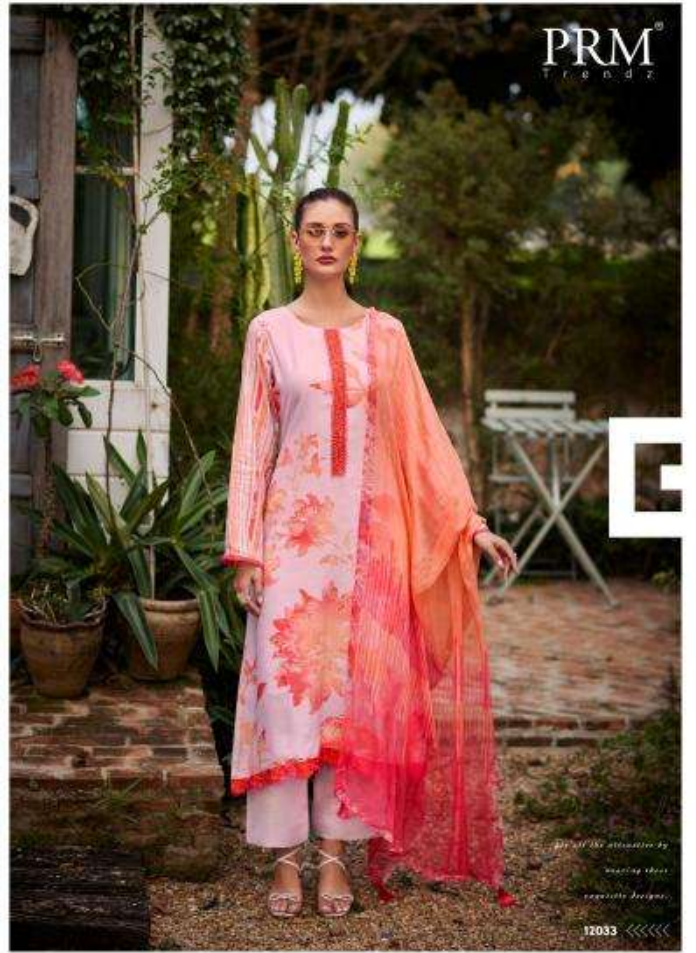

PRM  
1 0 0 2  
STYLE ICON

How far we have come in the  
style from the past  
right from the past  
to create a new look for the

12034

PRM<sup>®</sup>  
Trendz

*MODERN STYLE*

*The perfect blend of elegance and modernity . . .  
style is how you appreciate life!*

CLASSIC TREND

PRM  
Friends

12038 <<<<<<

PRM presents classic trends for your stylish everyday!

12035

*Fashion is about expression and elegance and fantasy. It is about creating your own reality.*

ATTRACTIVE LOOK

12033 <<<<<

get all the attractions by wearing these beautiful dresses.

GORGEOUS STYLE

PRM brings to you elegant &  
unique effortless style that perfectly blends with the trends of the season.

PRM Trande