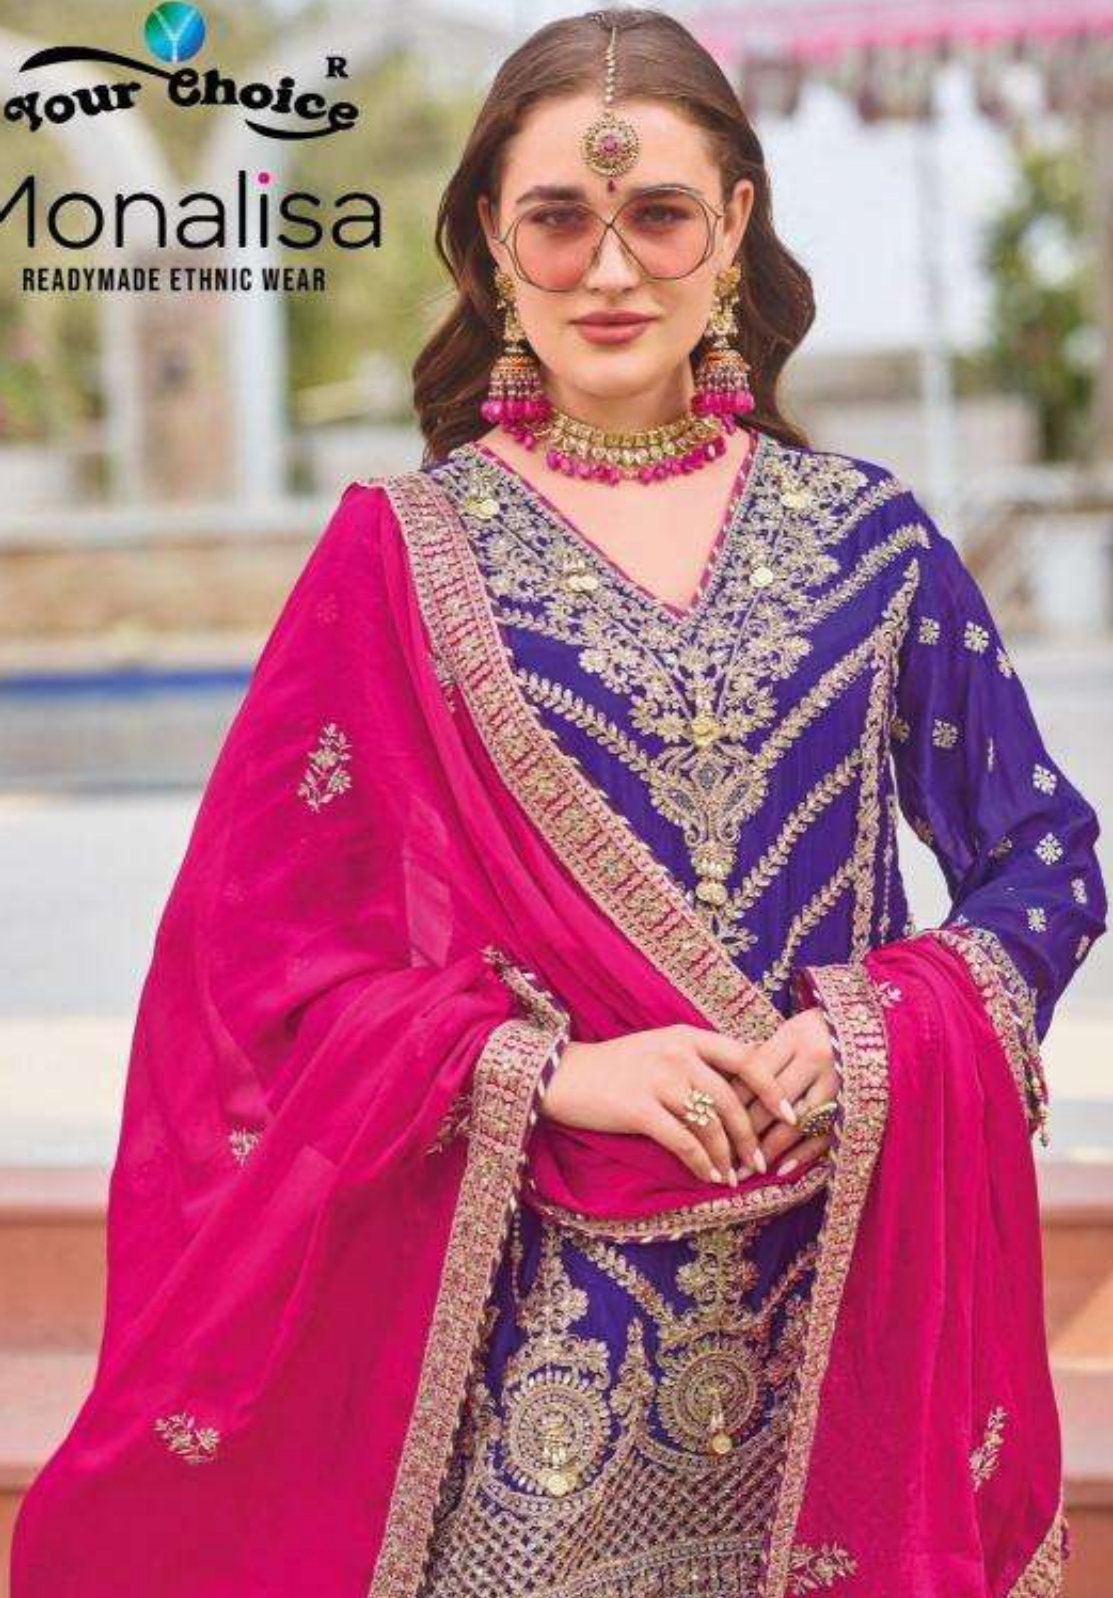

Your Choice^R

Monalisa

READYMADE ETHNIC WEAR

Your Choice[®]

Monalisa

READYMADE ETHNIC WEAR

Your Choice[®]
Product By Ganpati Tex
suits - kurtiz - lahnga

1001