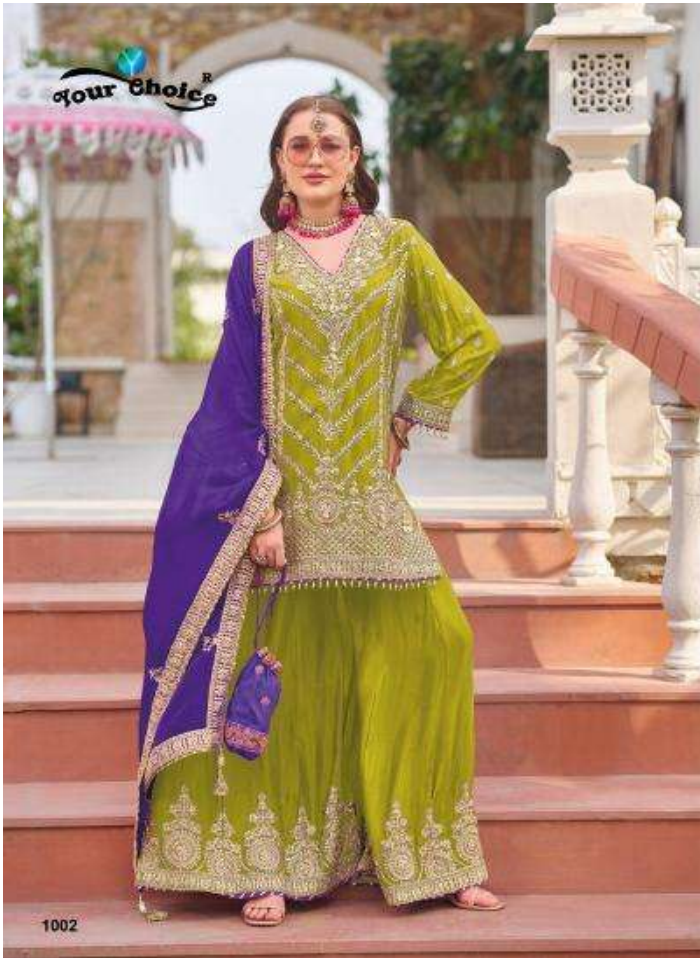

**Your Choice**^R

Monalisa

READYMADE ETHNIC WEAR

Your Choice^R

Monalisa

READYMADE ETHNIC WEAR

Your Choice[®]
Product By Ganpati Tex
suits - kurtiz - lahnga

1001

Your Choice[®]

your choice[®]

1001

1002

Monalisa
READYMADE ETHNIC WEAR