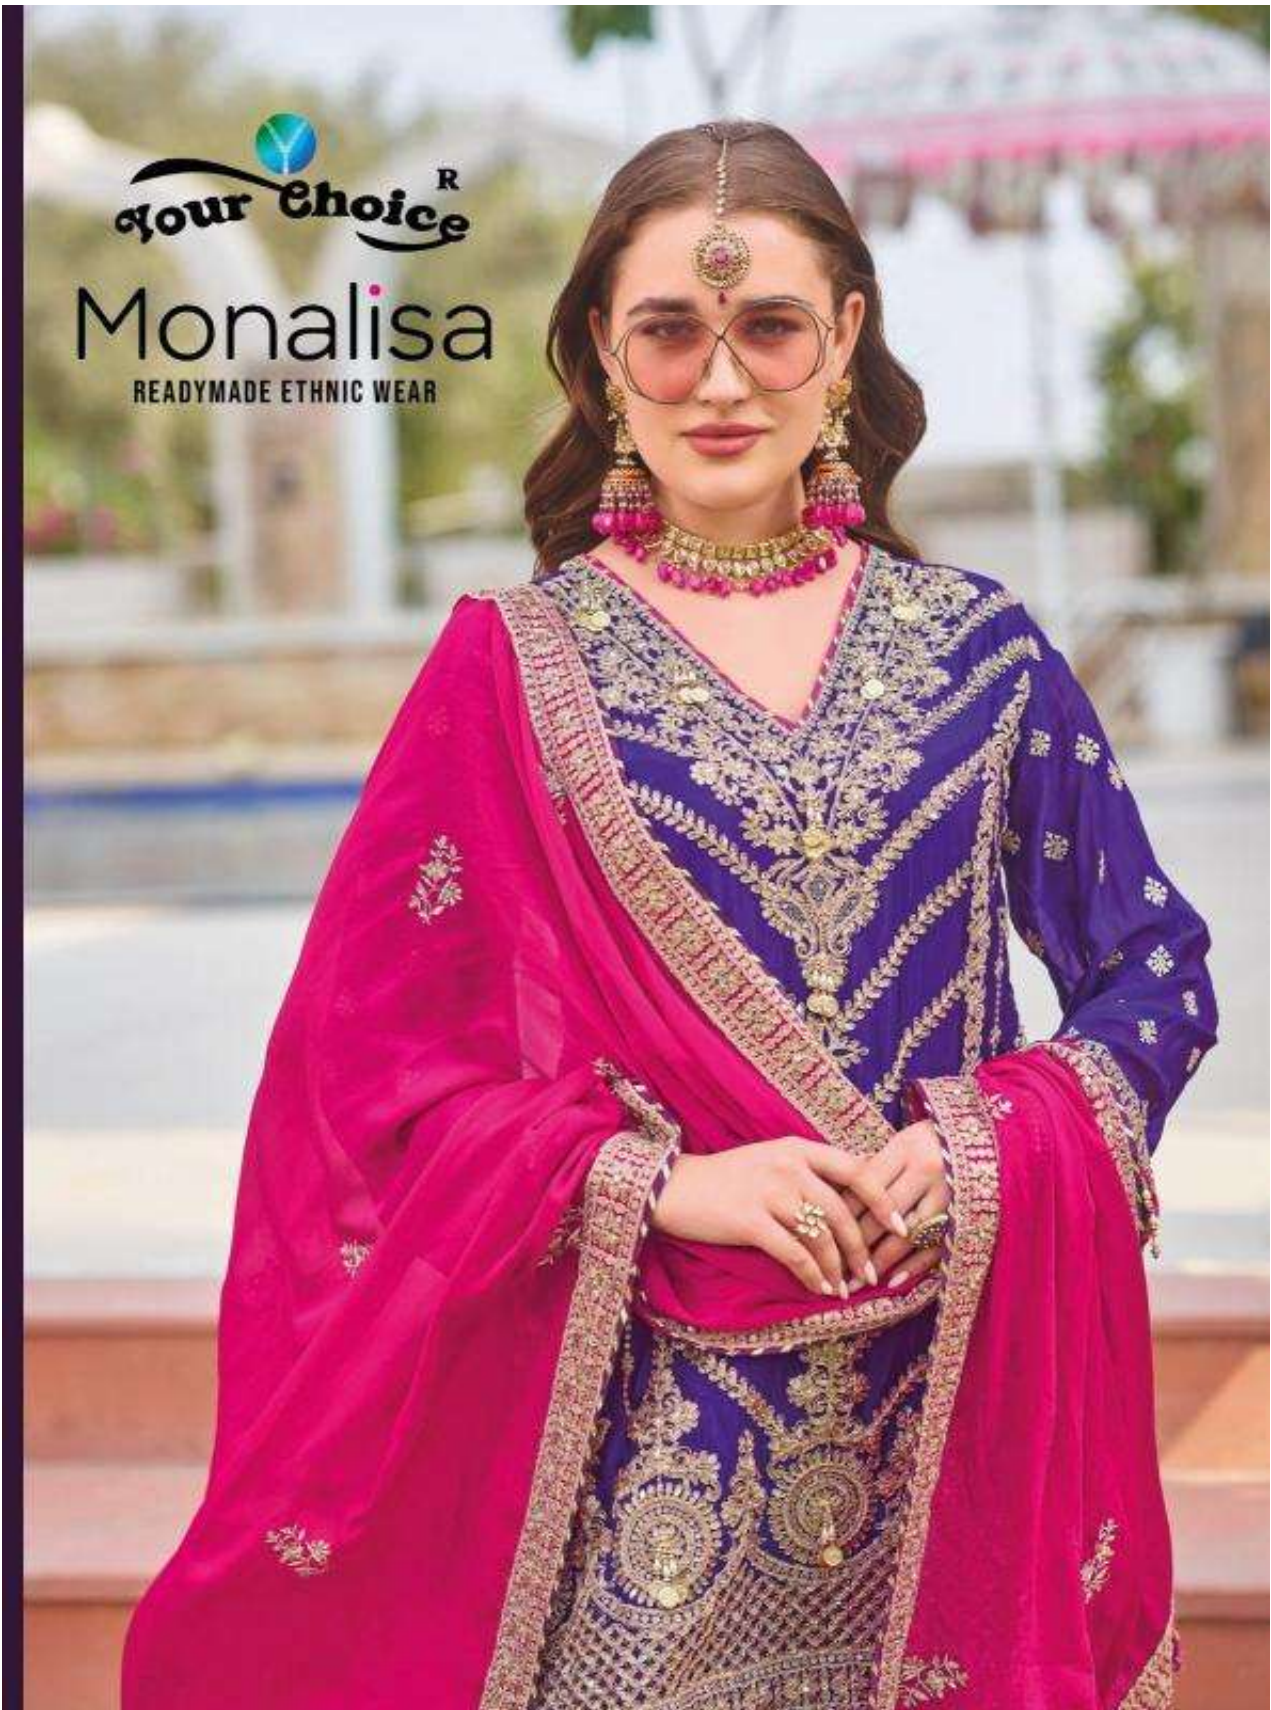

**Your Choice**^R

Monalisa

READYMADE ETHNIC WEAR

Your Choice^R

Monalisa

READYMADE ETHNIC WEAR

Your Choice[®]
Product By Ganpati Tex
suits - kurtiz - lahnga

1001