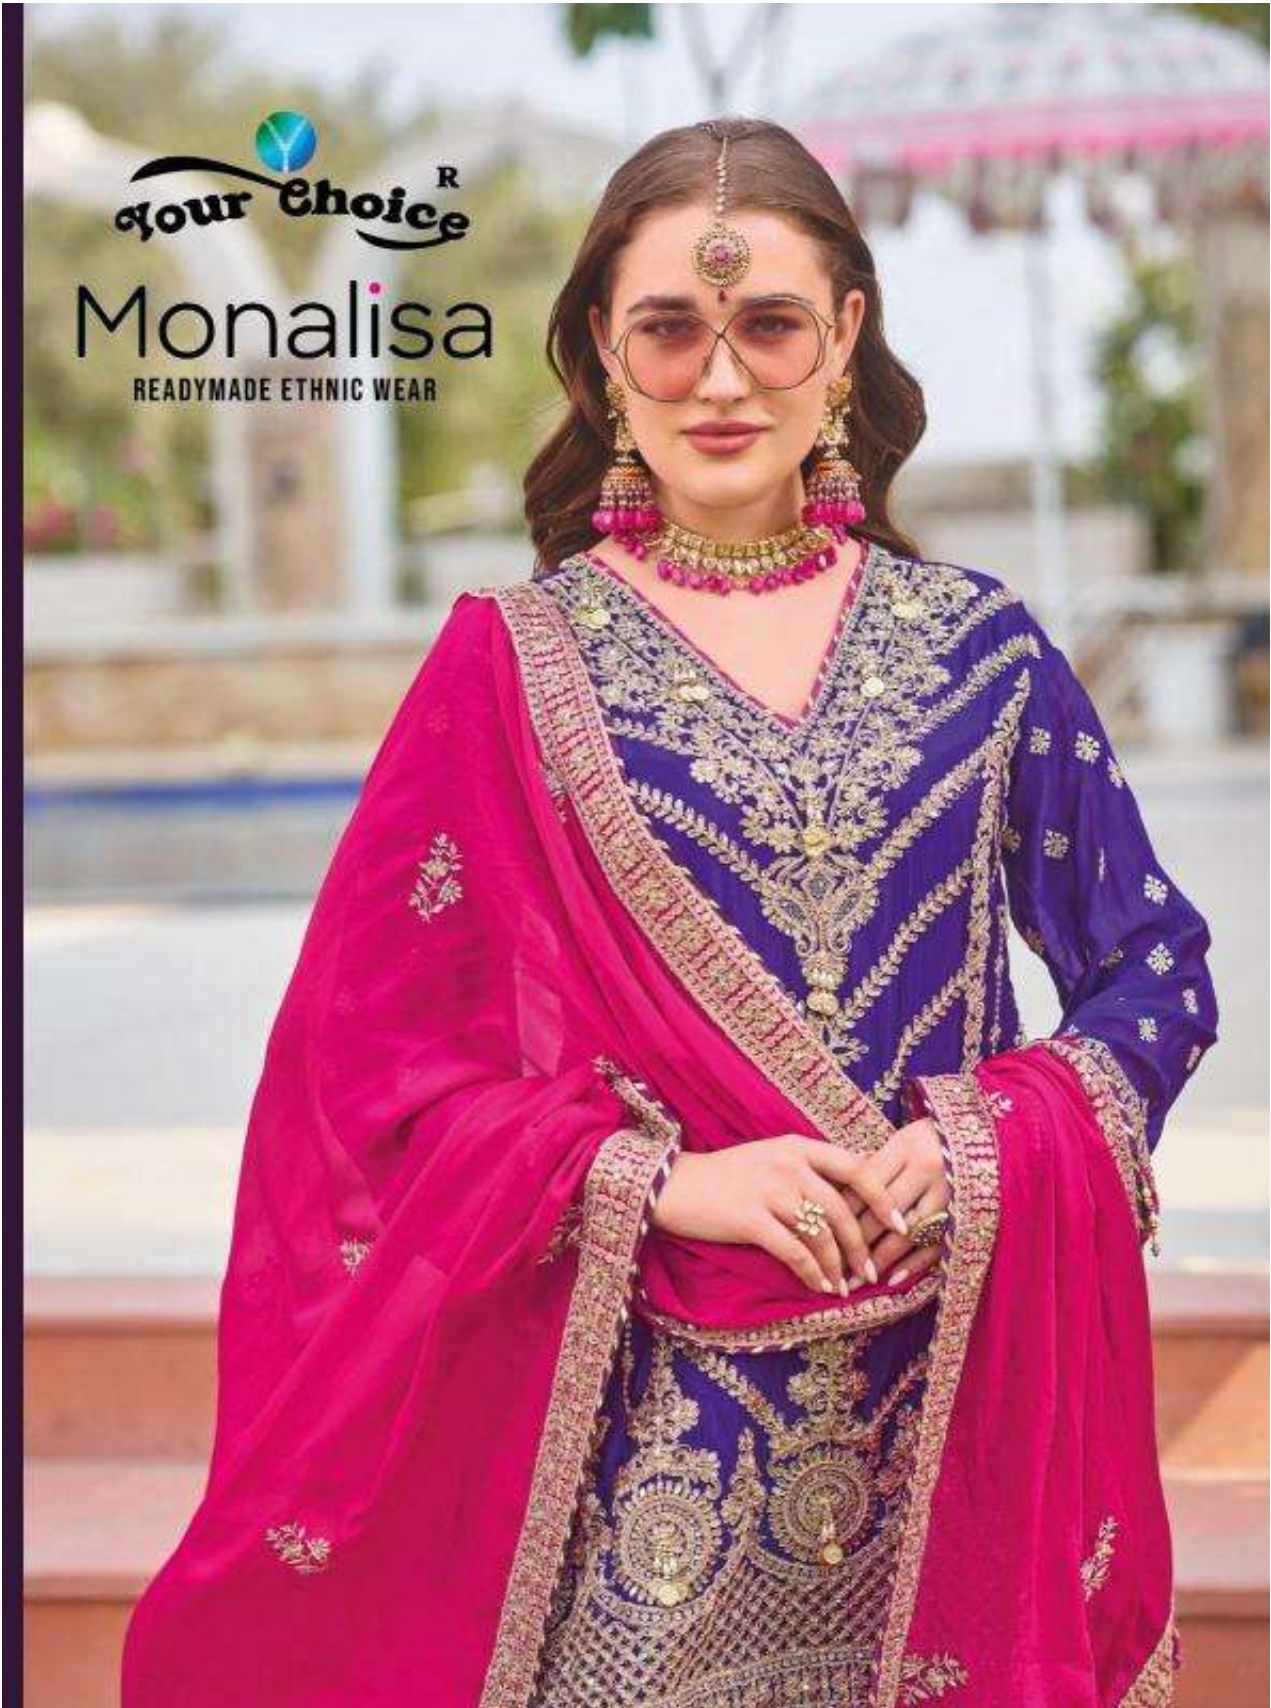

**Your Choice**^R

Monalisa

READYMADE ETHNIC WEAR

Your Choice^R

Monalisa

READYMADE ETHNIC WEAR

Your Choice[®]
Product By Ganpati Tex
suits - kurtiz - lahnga

1001