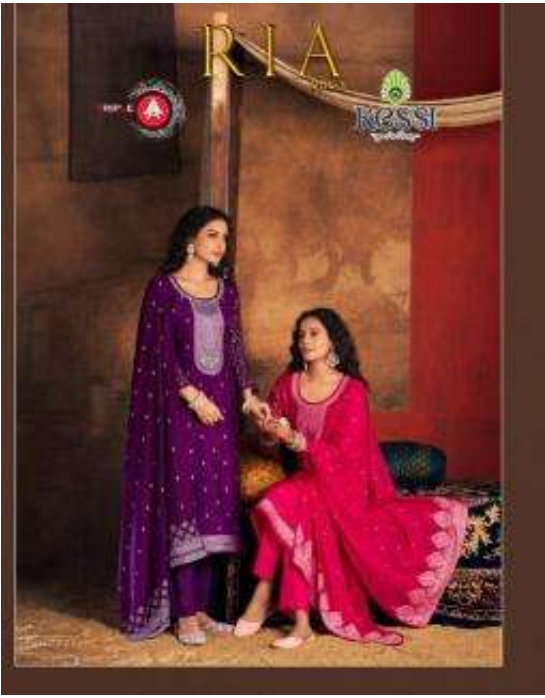

- TOP - MUSLIN LAKHNAVI JEQUARD
- BOTTOM - BSY COTTON
- DUPATTA - MUSLIN LAKHNAVI JEQUARD
- DESIGNS - 06

CATALOGUE :-

**RIA**  
VOL-3

17111

17112

17113

17114

17115

17116

[TOP]  
MUSLIN LAKHNAVI JEQUARD  
[BOTTOM]  
BSY COTTON  
[DUPATTA]  
MUSLIN LAKHNAVI JEQUARD