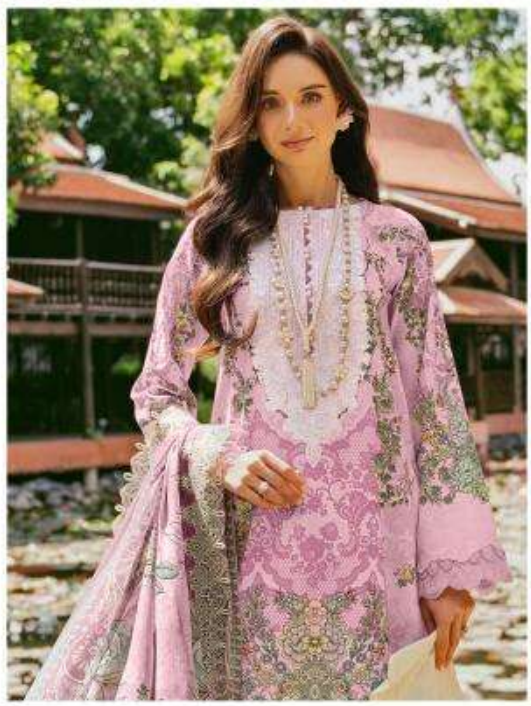

SJ

Needle Wonder

4000 D