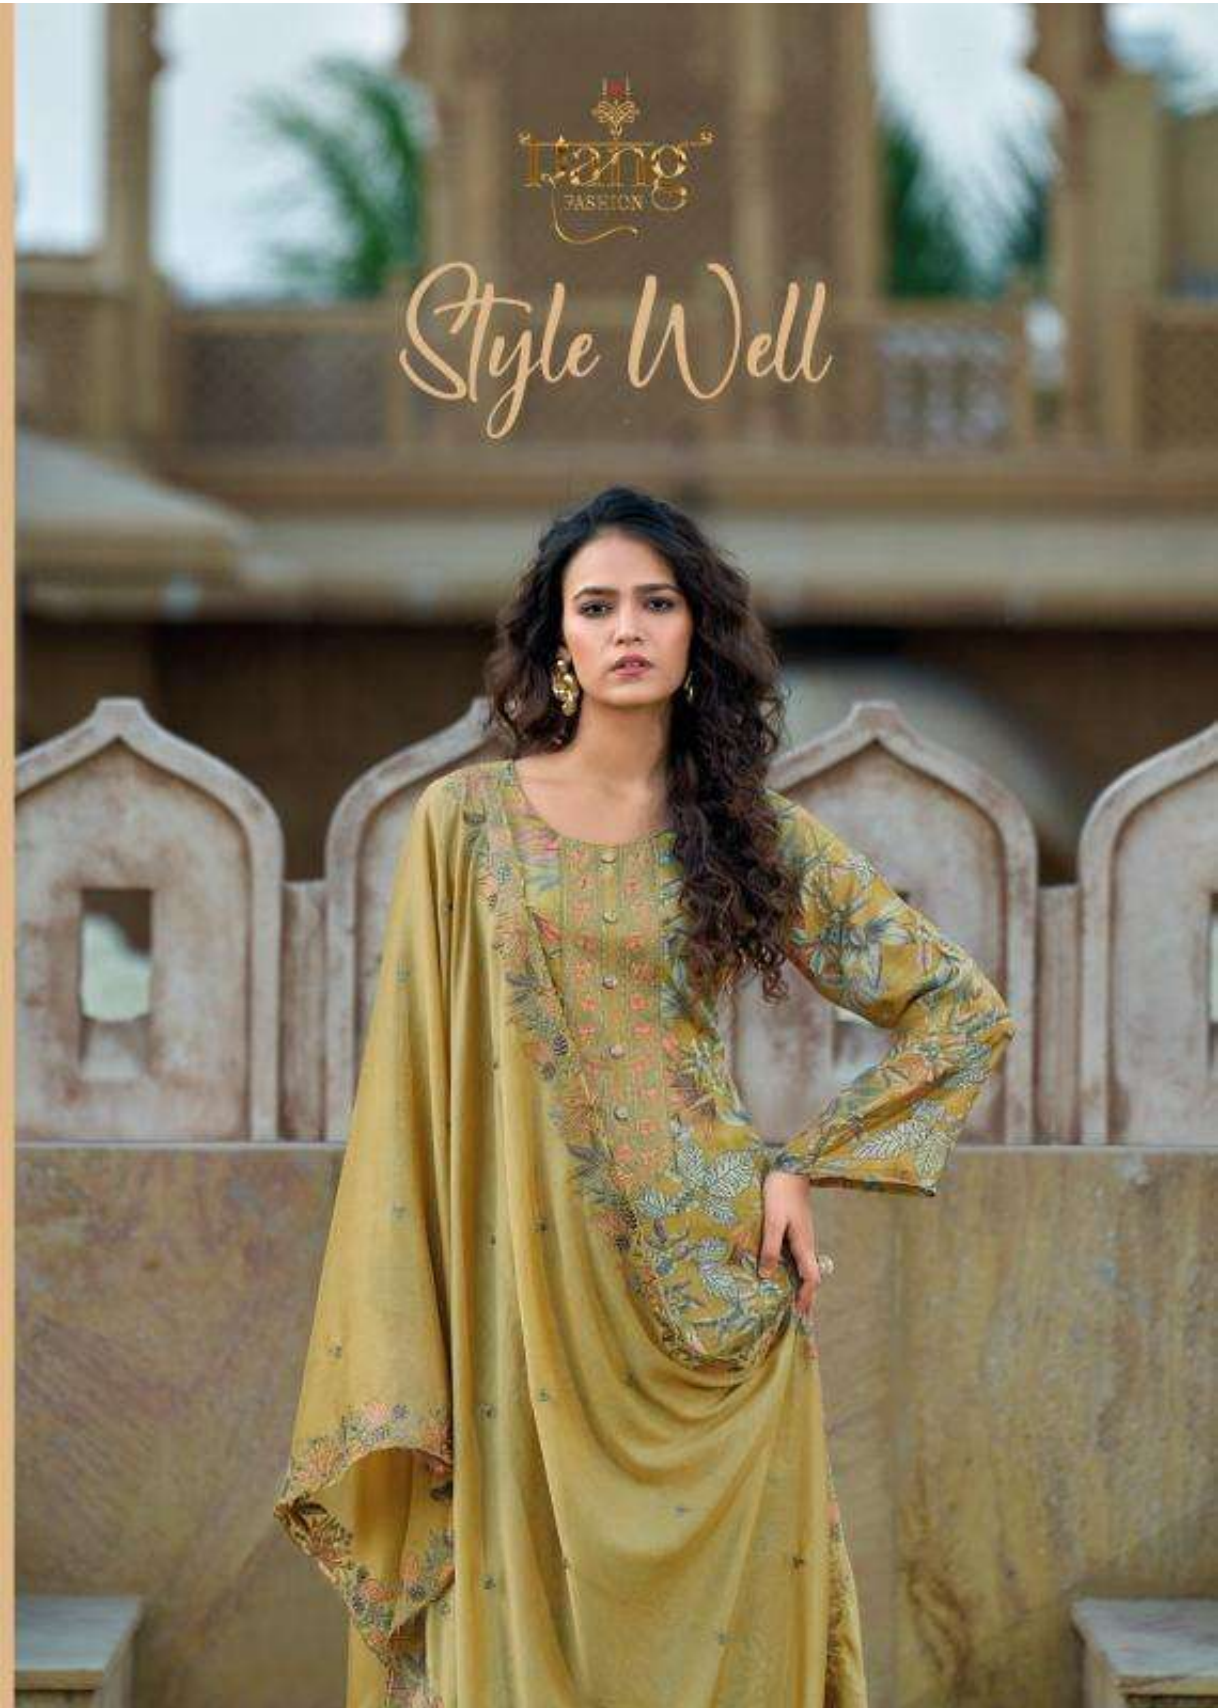

Hang  
FASHION

Style Well

111111  
111111  
111111

1001

1002

1003

**PAAG**  
FASHION  
*Style Well*

**Dang**  
FASHION

*Style Well*

**TOP:- Pure Muslin digital print with Emb. On neck & Hemline**

**BOTTOM:- Pure muslin**

**DUPATTA:- Pure chinnon with Four side scalp Emb.**

**Design of suits:-3**

**RANGATI**

Hang  
FASHION

Style Well