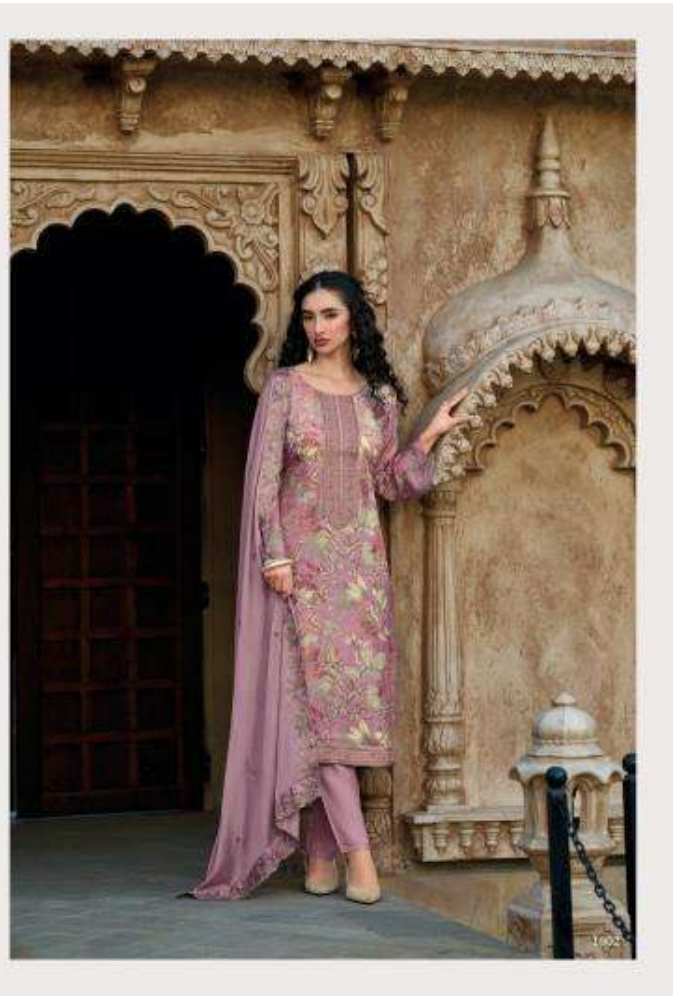

Hang  
FASHION

Style Well

Living  
ELEGANCE

1001

1002

1003

**PAAG**  
FABRIK  
*Style Well*

**Hang**  
FASHION

*Style Well*

**TOP:- Pure Muslin digital print with Emb. On neck & Hemline**

**BOTTOM:- Pure muslin**

**DUPATTA:- Pure chinnon with Four side scalp Emb.**

**Design of suits:-3**

**RANATI**

Hang  
FASHION

Style Well