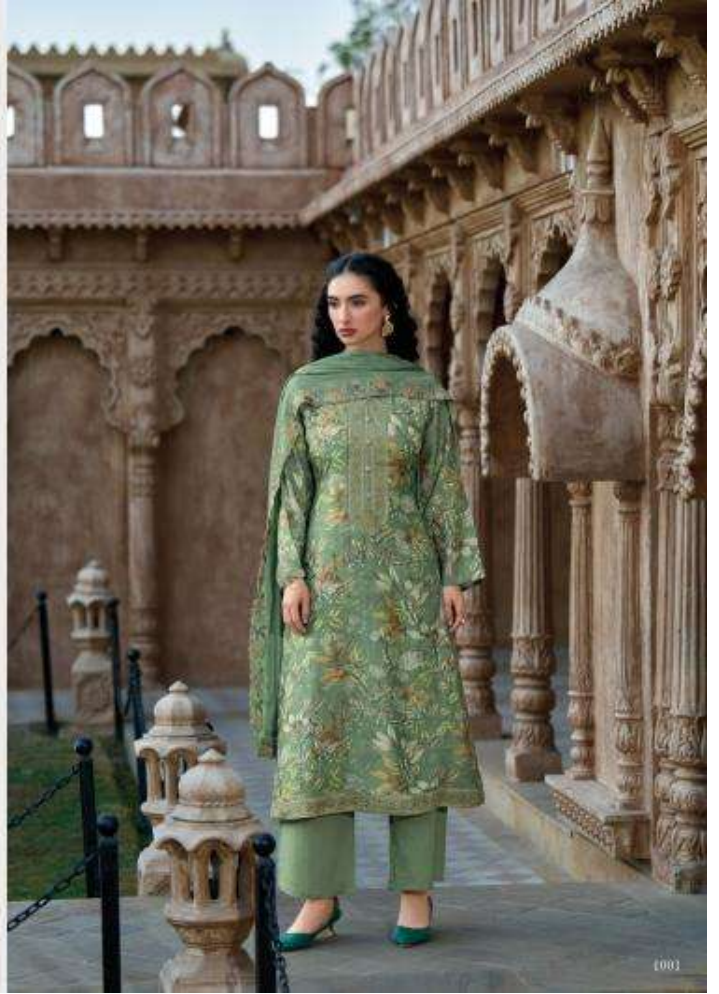

Hang  
FASHION

Style Well

111111  
111111  
111111

1001

1002

1003

**PAAG**  
FASHION  
*Style Well*

**Dang**  
FASHION

*Style Well*

**TOP:- Pure Muslin digital print with Emb. On neck & Hemline**

**BOTTOM:- Pure muslin**

**DUPATTA:- Pure chinnon with Four side scalp Emb.**

**Design of suits:-3**

**RANGATI**

Hang  
FASHION

Style Well