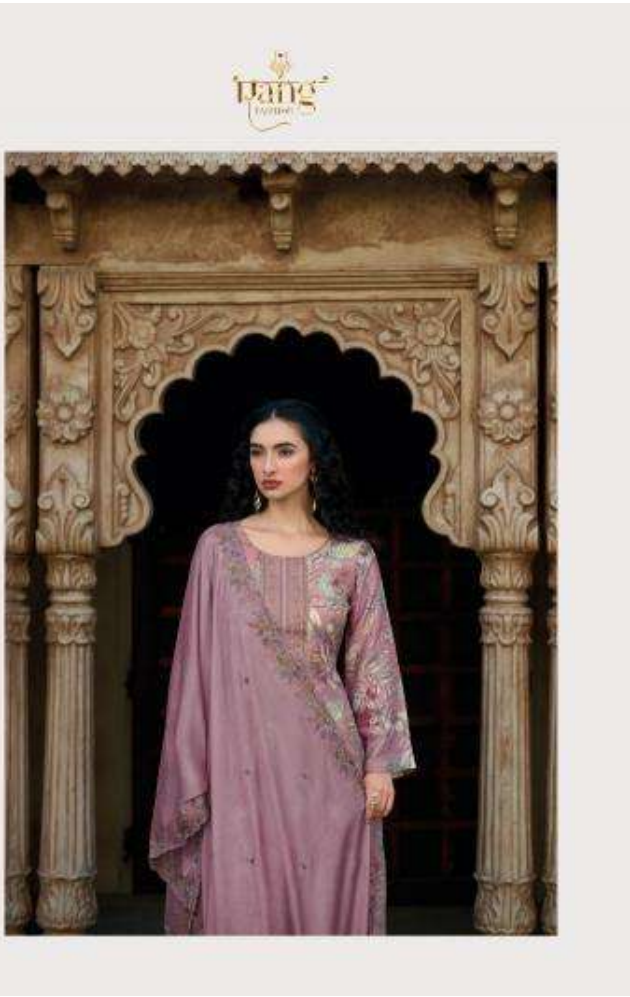

Hang  
FASHION

Style Well

111111  
111111  
111111

1001

1002

1003

**PAAG**  
FASHION  
*Style Well*

**Dang**  
FASHION

*Style Well*

**TOP:- Pure Muslin digital print with Emb. On neck & Hemline**

**BOTTOM:- Pure muslin**

**DUPATTA:- Pure chinnon with Four side scalp Emb.**

**Design of suits:-3**

**RANGATI**

Hang  
FASHION

Style Well