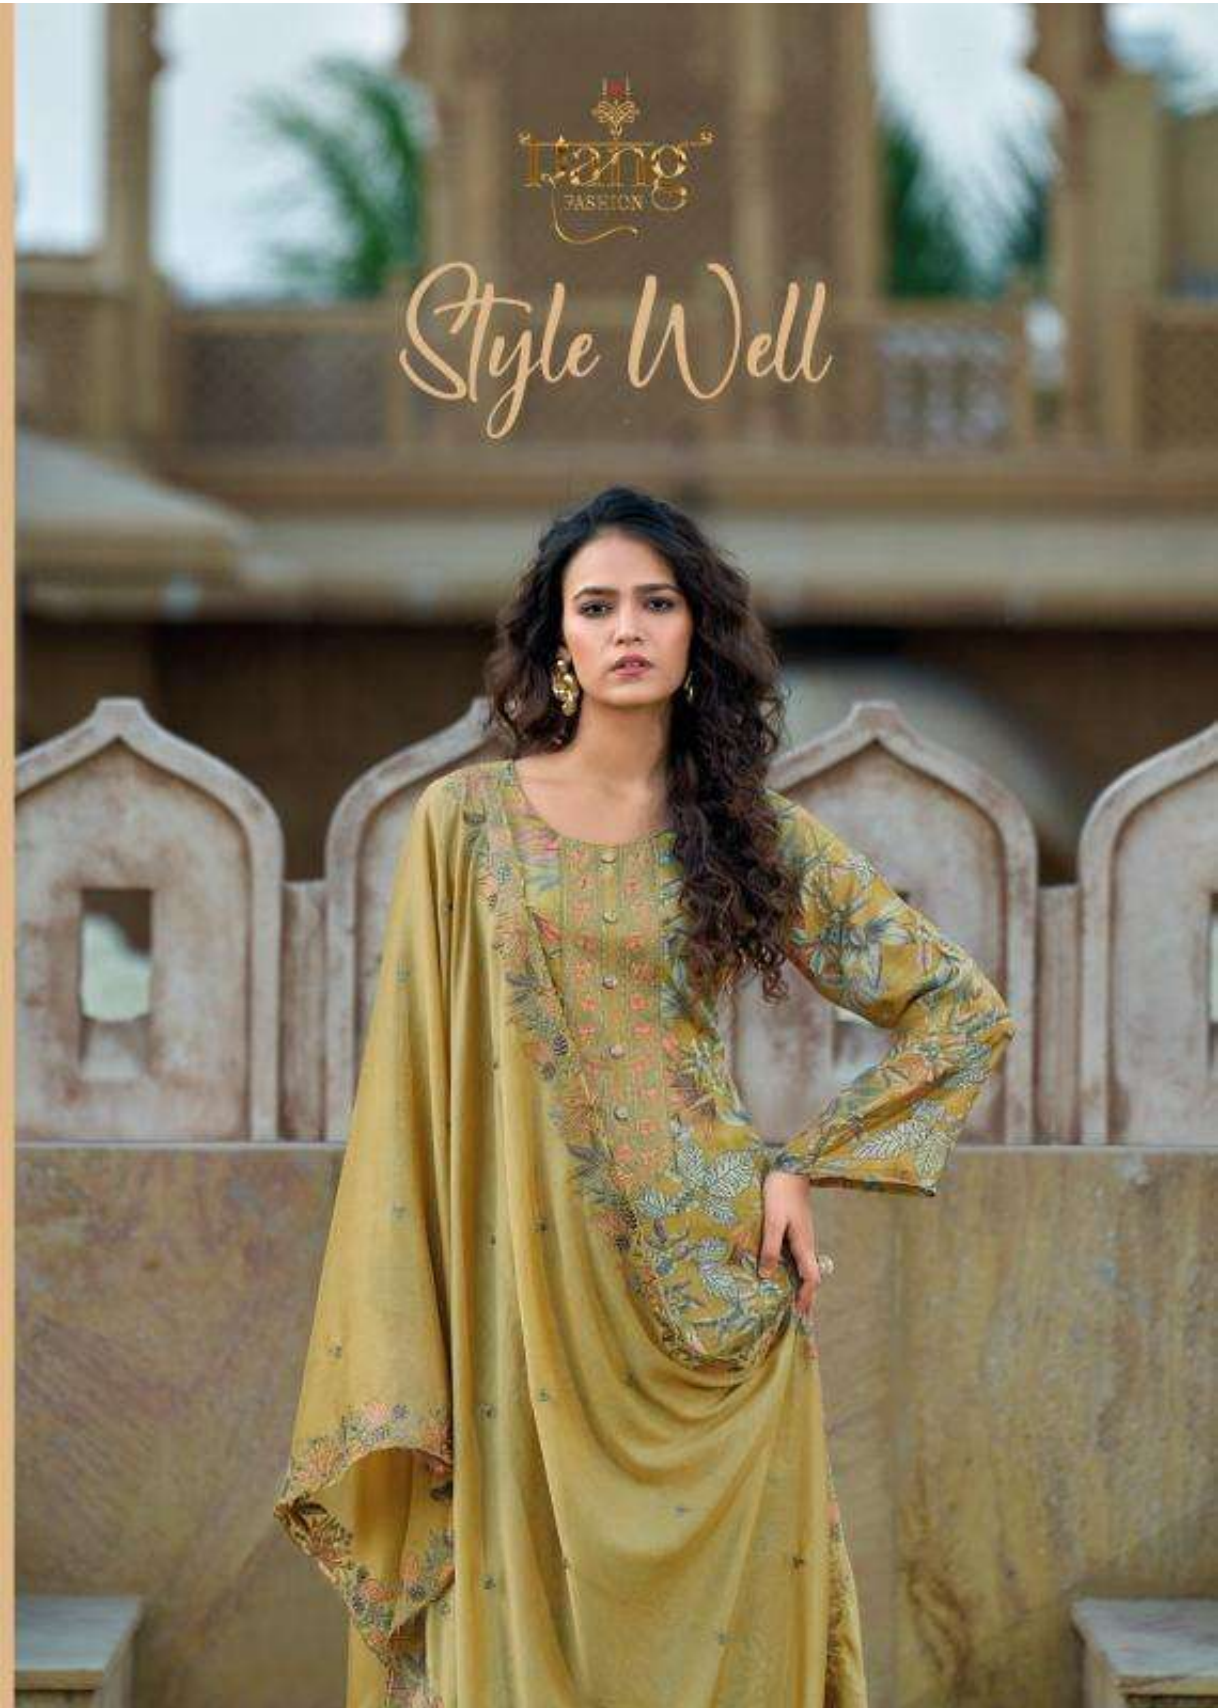

Hang  
FASHION

Style Well

Living  
ELEGANCE

1001

1002

1003

**PAAG**  
FABRIK  
*Style Well*

**Hang**  
FASHION

*Style Well*

**TOP:- Pure Muslin digital print with Emb. On neck & Hemline**

**BOTTOM:- Pure muslin**

**DUPATTA:- Pure chinnon with Four side scalp Emb.**

**Design of suits:-3**

**RANATI**

Hang  
FASHION

Style Well