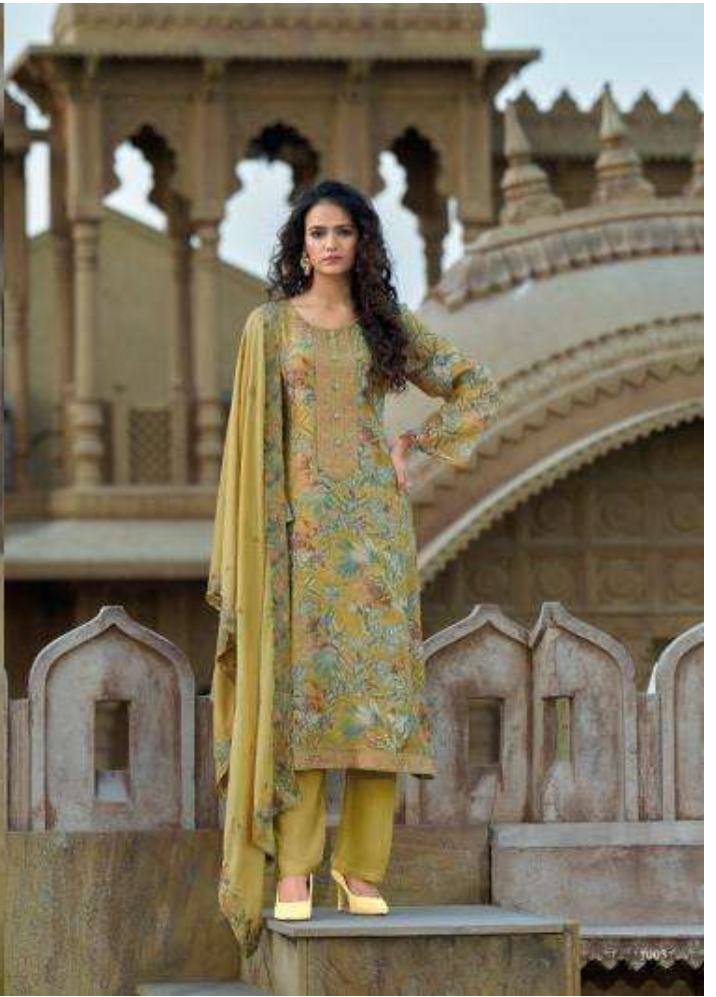

Hang  
FASHION

Style Well

Living  
ELEGANCE

1001

1002

1003

**PAAG**  
FABRIK  
*Style Well*

**Hang**  
FASHION

*Style Well*

**TOP:- Pure Muslin digital print with Emb. On neck & Hemline**

**BOTTOM:- Pure muslin**

**DUPATTA:- Pure chinnon with Four side scalp Emb.**

**Design of suits:-3**

**RANATI**

Hang  
FASHION

Style Well