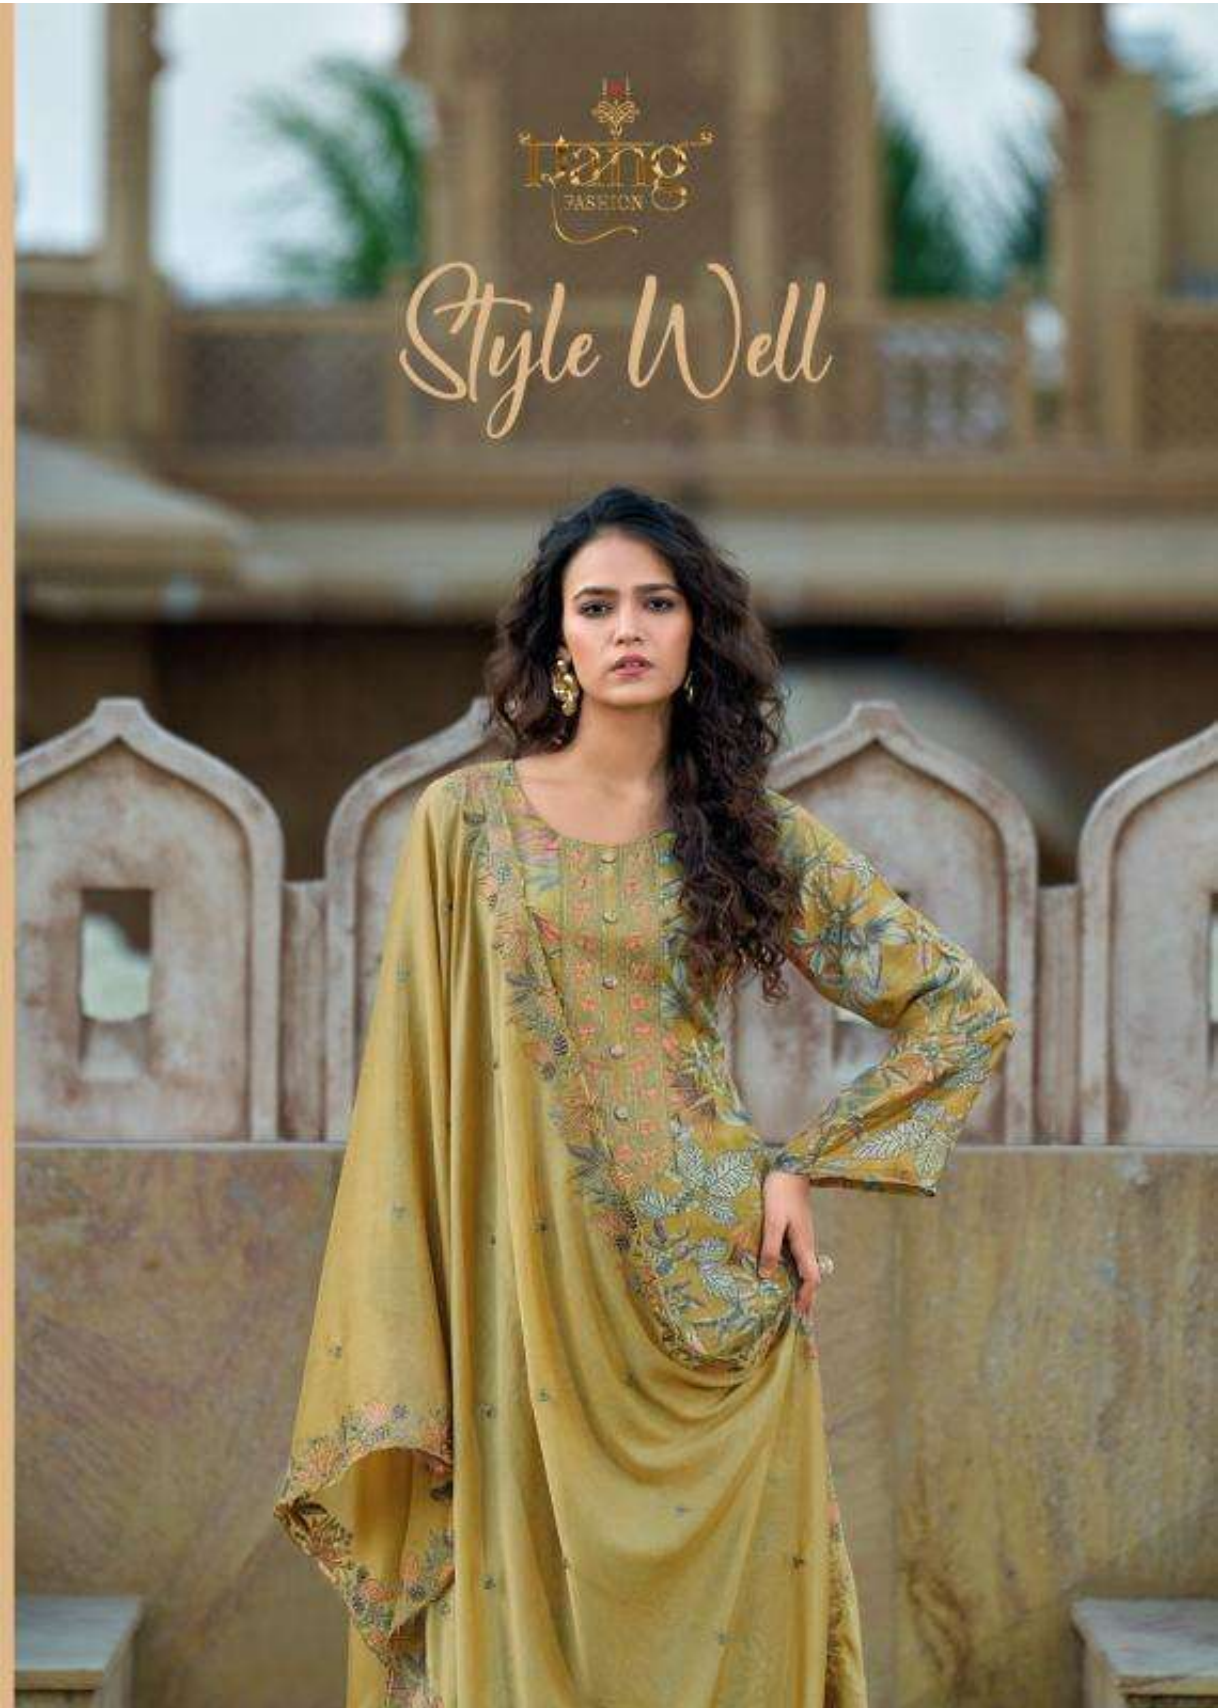

*Style Well*

**TOP:- Pure Muslin digital print with Emb. On neck & Hemline**

**BOTTOM:- Pure muslin**

**DUPATTA:- Pure chinnon with Four side scalp Emb.**

**Design of suits:-3**

**RANATI**

Hang  
FASHION

Style Well