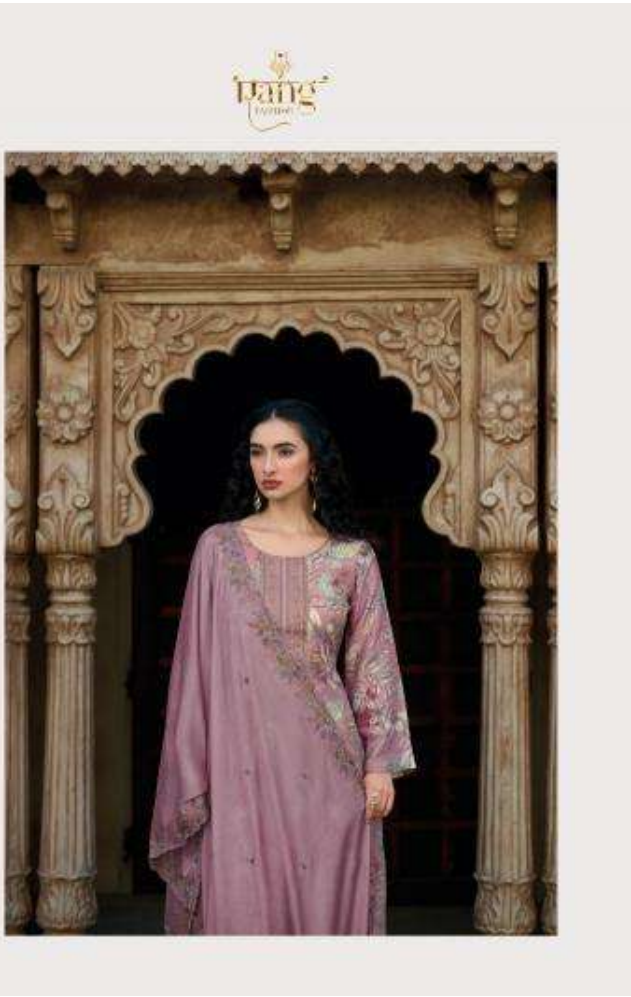

Hang  
FASHION

Style Well

Living  
ELEGANCE

1001

1002

1003

**PAAG**  
FABRIK  
*Style Well*

**Hang**  
FASHION

*Style Well*

**TOP:- Pure Muslin digital print with Emb. On neck & Hemline**

**BOTTOM:- Pure muslin**

**DUPATTA:- Pure chinnon with Four side scalp Emb.**

**Design of suits:-3**

**RANATI**

Hang  
FASHION

Style Well