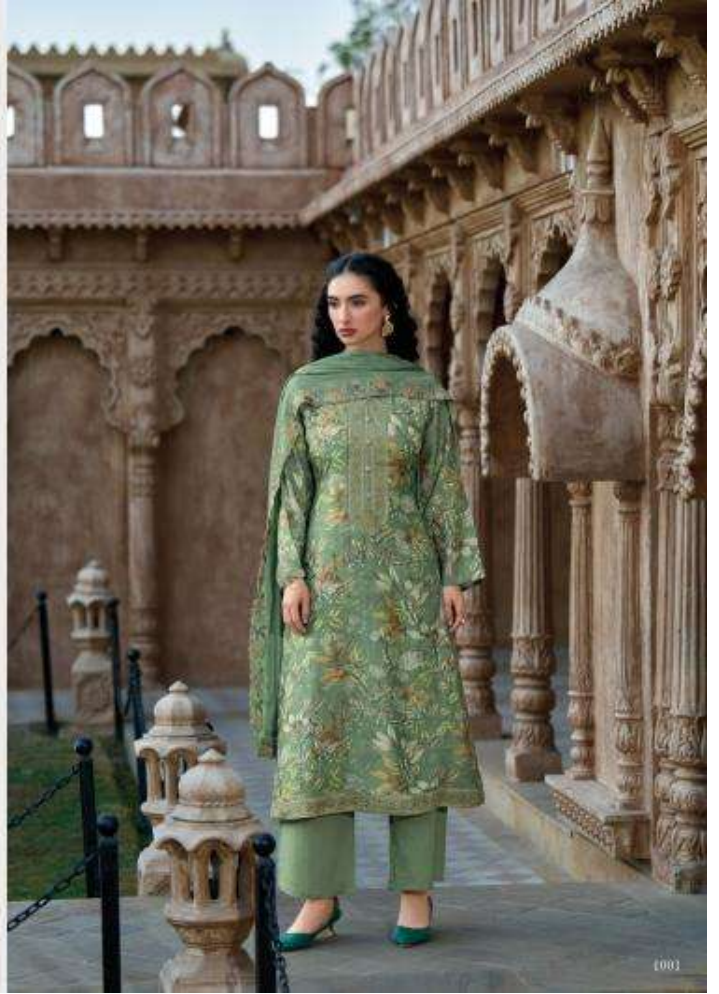

Hang  
FASHION

Style Well

Living  
ELEGANCE

1001

1002

1003

**PAAG**  
FABRIK  
*Style Well*

**Hang**  
FASHION

*Style Well*

**TOP:- Pure Muslin digital print with Emb. On neck & Hemline**

**BOTTOM:- Pure muslin**

**DUPATTA:- Pure chinnon with Four side scalp Emb.**

**Design of suits:-3**

**RANATI**

Hang  
FASHION

Style Well