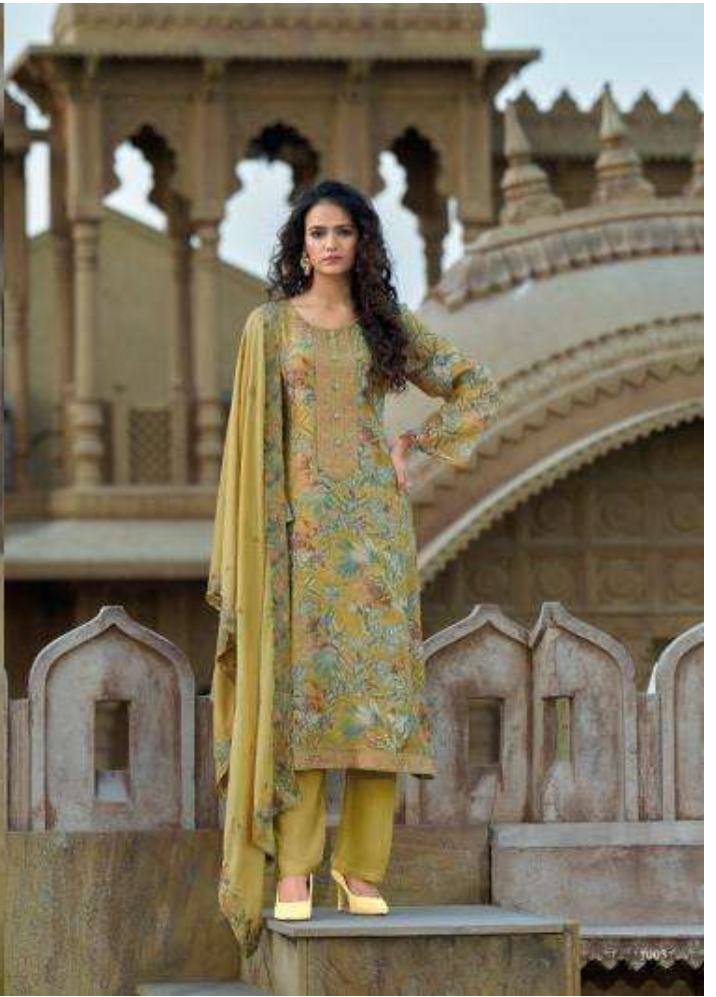

Hang  
FASHION

Style Well

111111  
111111  
111111

1001

1002

1003

**PAAG**  
FASHION  
*Style Well*

**Dang**  
FASHION

*Style Well*

**TOP:- Pure Muslin digital print with Emb. On neck & Hemline**

**BOTTOM:- Pure muslin**

**DUPATTA:- Pure chinnon with Four side scalp Emb.**

**Design of suits:-3**

**RANGATI**

Hang  
FASHION

Style Well