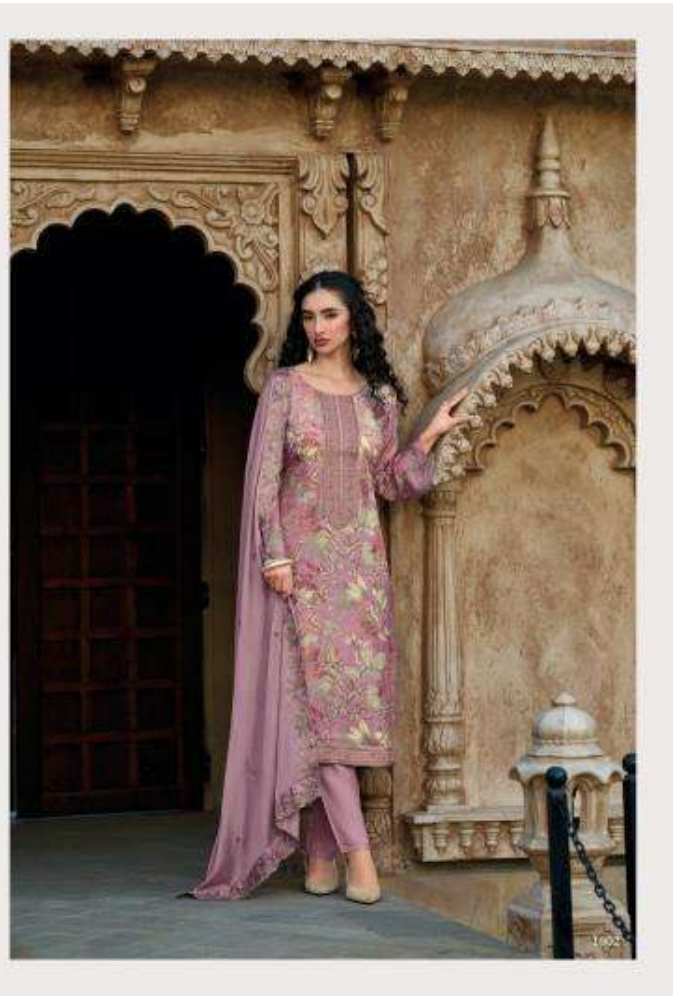

Hang  
FASHION

Style Well

111111  
111111  
111111

1001

1002

1003

**PAAG**  
FASHION  
*Style Well*

**Dang**  
FASHION

*Style Well*

**TOP:- Pure Muslin digital print with Emb. On neck & Hemline**

**BOTTOM:- Pure muslin**

**DUPATTA:- Pure chinnon with Four side scalp Emb.**

**Design of suits:-3**

**RANGATI**

Hang  
FASHION

Style Well