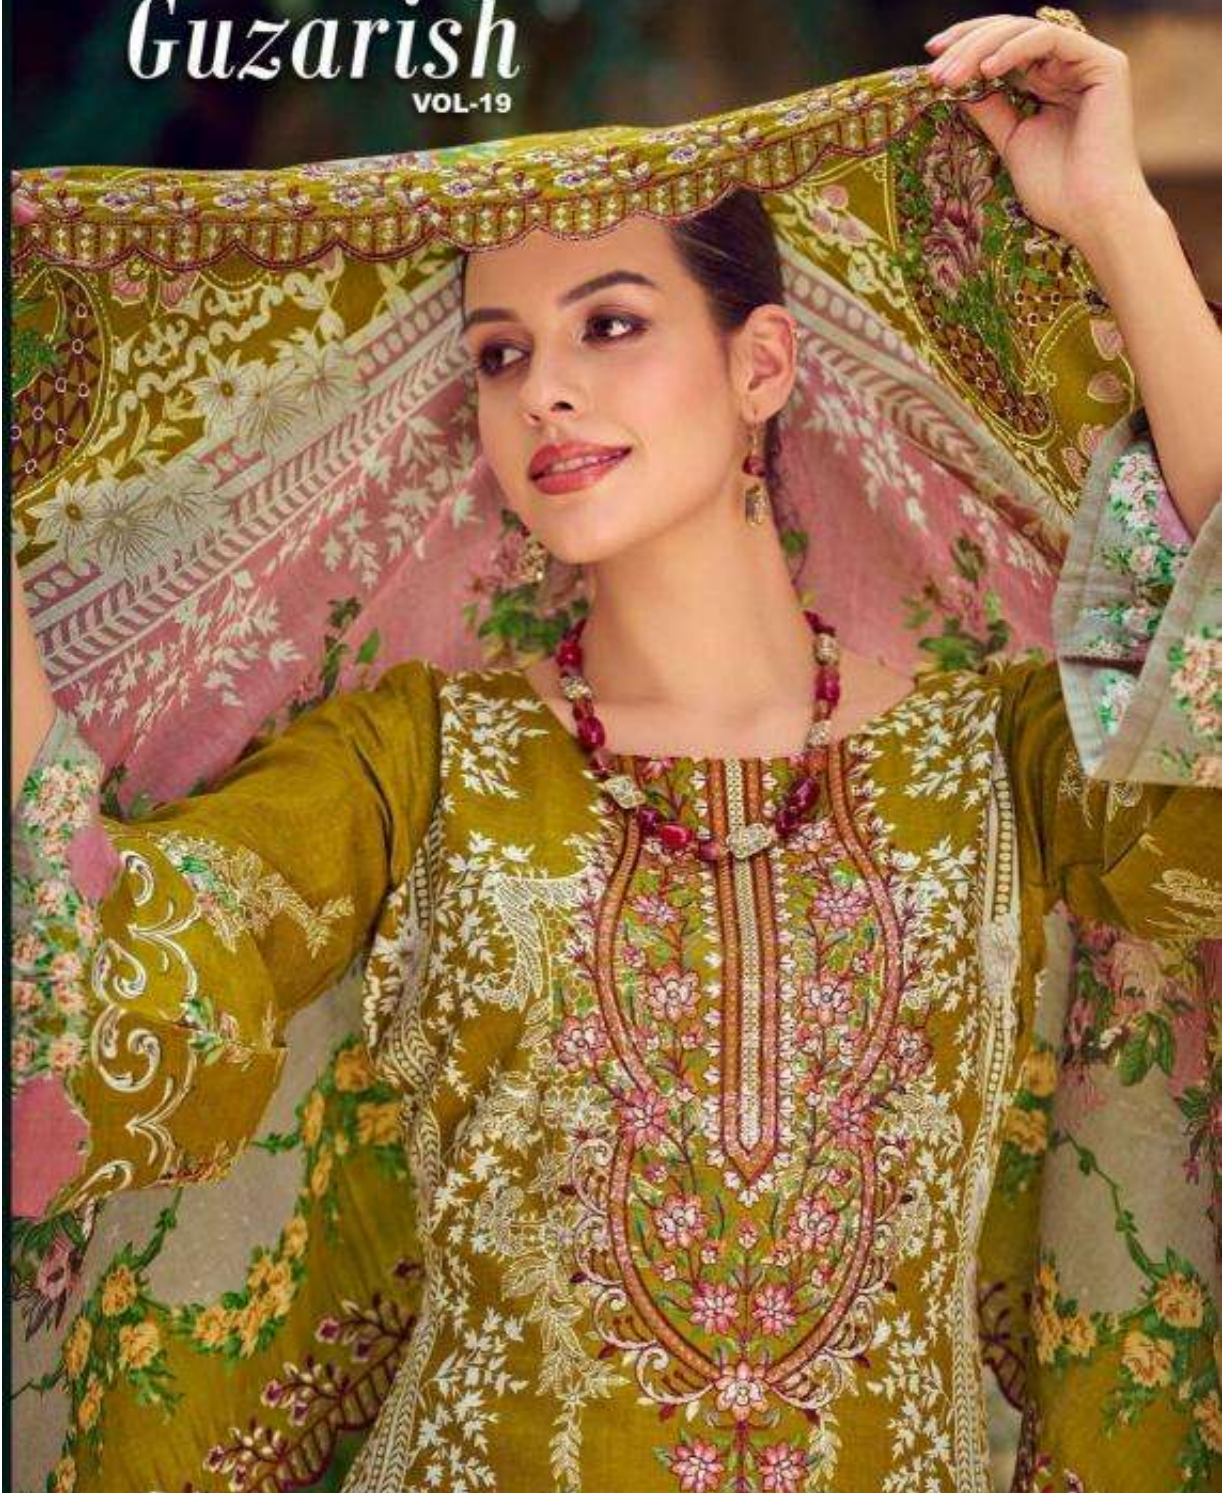

Belliza®  
Designer Studio  
**Guzarish**  
VOL-19

B

This traditional line gets a whole new look...  
1022-107

B

1022-108 | Dictate your style statement with the season's latest trends.

Belliza®  
Designer Studio

# Guzarish

VOL-19

*Fashionable tributes to colour & silhouettes  
that have inspired trends around the world.*

This traditional line gets a whole new look...

1022-001

This traditional hue gets a whole new look..