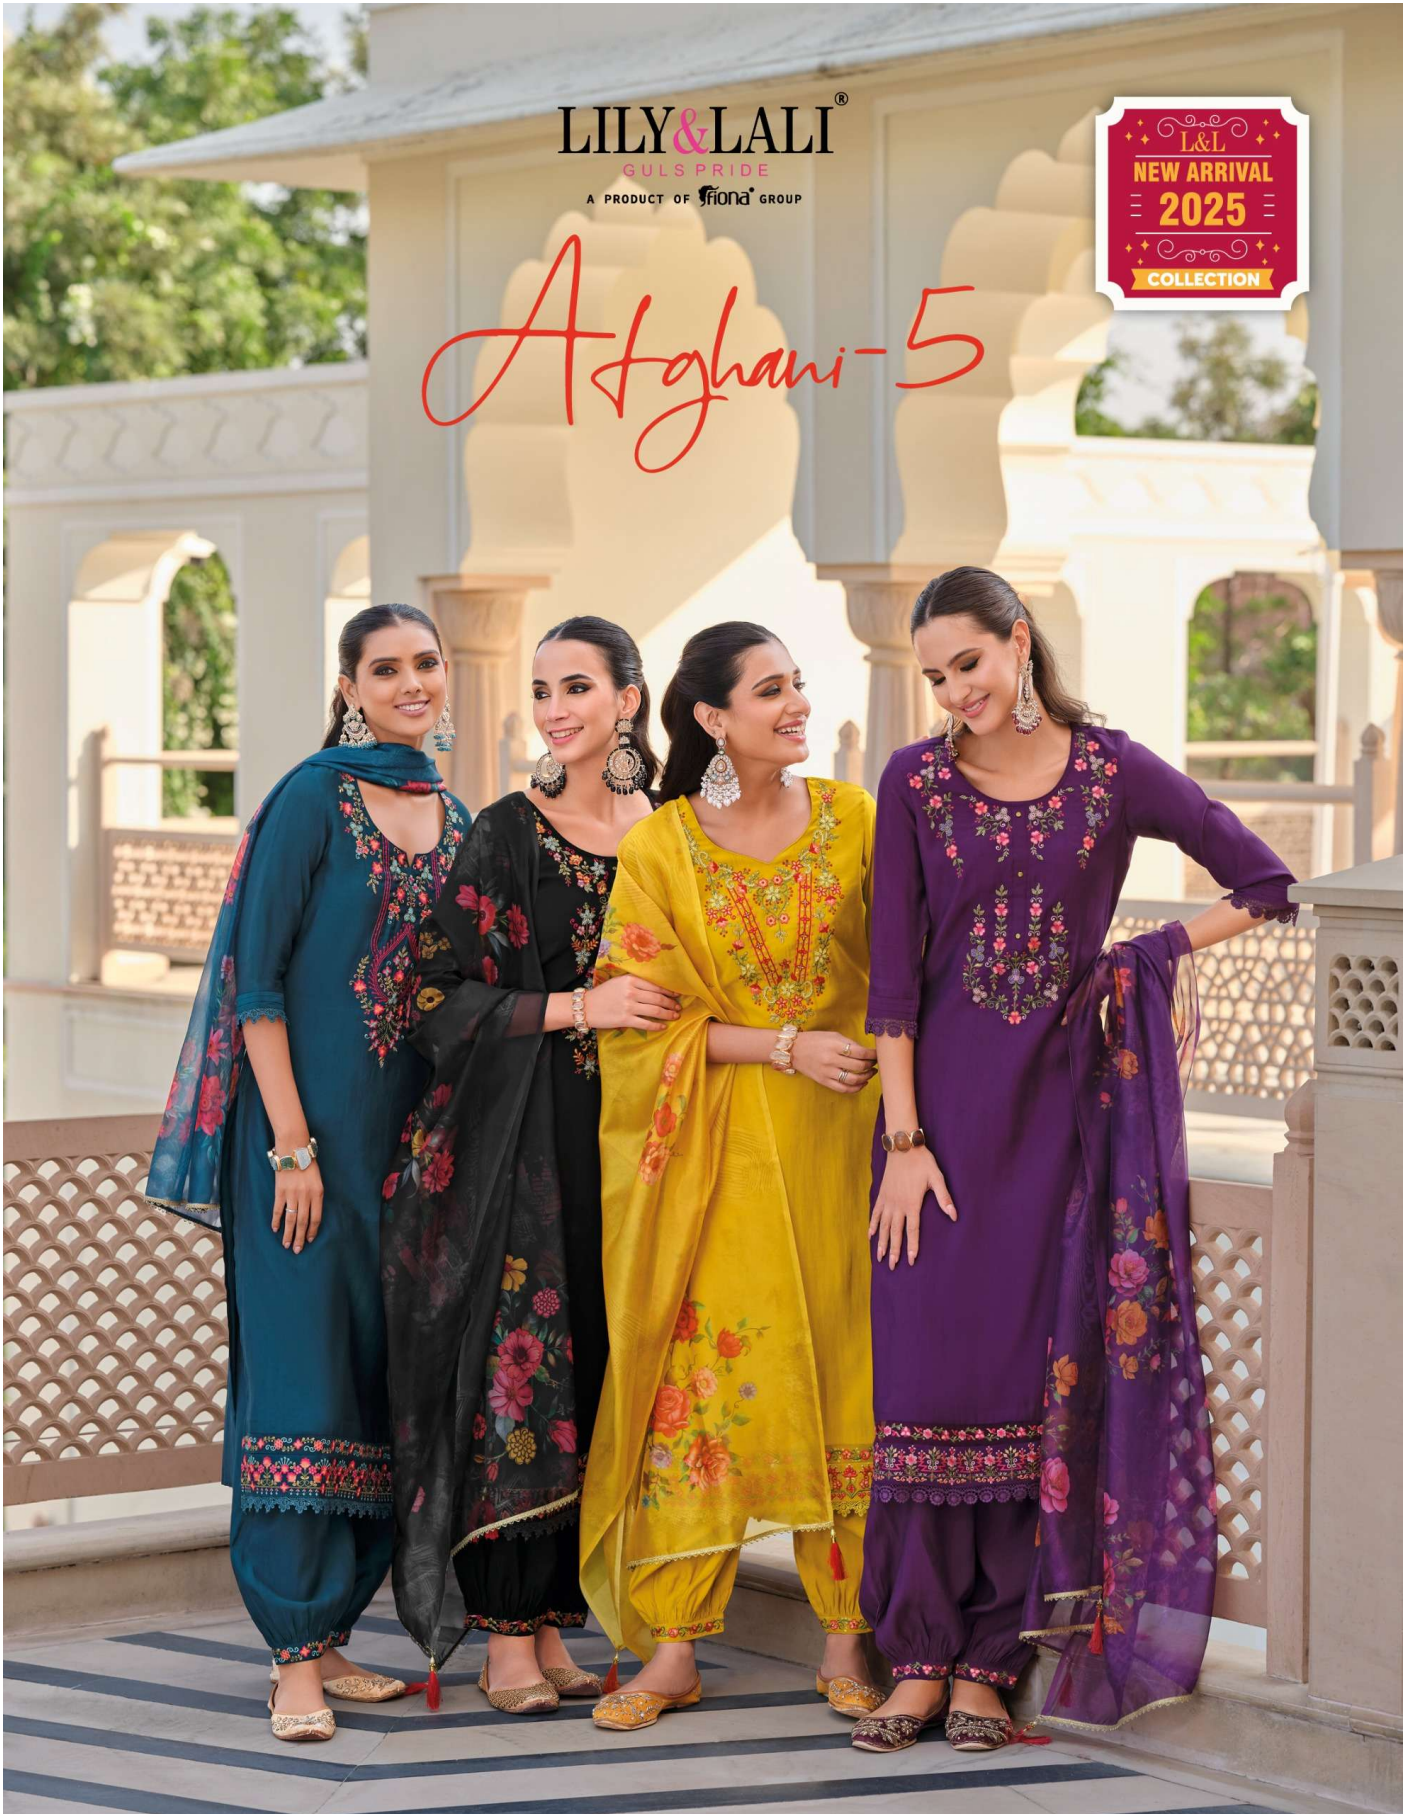

LILY & LALI[®]
GULS PRIDE
A PRODUCT OF *Stiona* GROUP

L&L
NEW ARRIVAL
2025
COLLECTION

Afghani-5

LILY & LALI[®]
GULS PRIDE
A PRODUCT OF Sfriona[®] GROUP

24004

24006

LILY&LALI[®]
GULS PRIDE
A PRODUCT OF Sifona[®] GROUP

Afghani-5

24001

24002

24003

LILY & LALI[®]
GULS PRIDE
A PRODUCT OF Sirona GROUP

24002

24001

24004